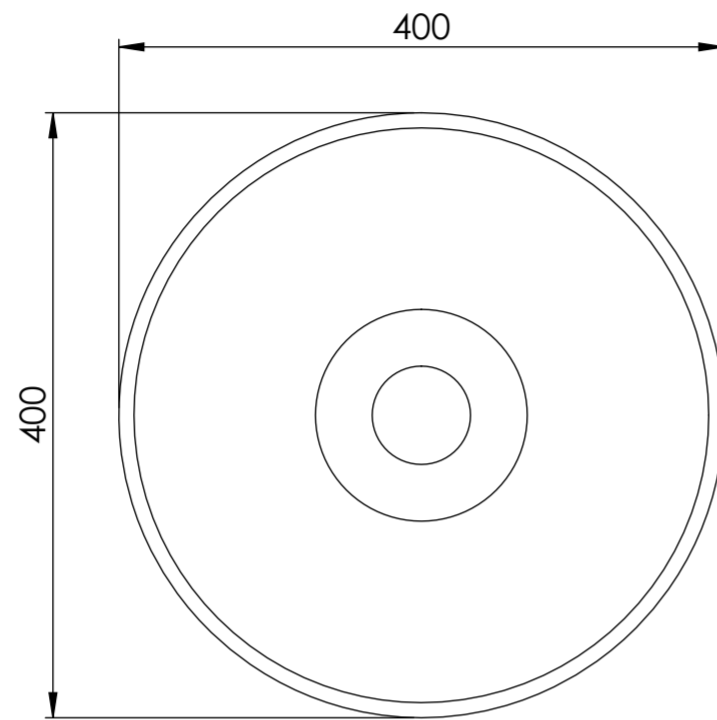

Top View

Waste Fitting

Front View - Section View

<b>LUSO</b> STONE	Product Name	Giro
	Material	Pietra Grey Marble
	Size, mm	400 x 140

All dimensions provided in millimeters.