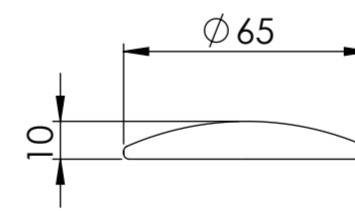

Top View

Waste Fitting

Front View - Section View

<b>LUSO</b> STONE	Product Name	Giro
	Material	Pietra Grey Marble
	Size, mm	400 x 140

All dimensions provided in millimeters.