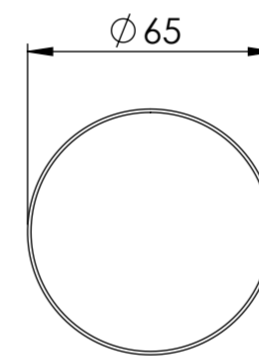

Top View

Waste Fitting

Front View - Section View

<b>LUSO</b> STONE	Product Name	Giro
	Material	Pietra Grey Marble
	Size, mm	400 x 140

All dimensions provided in millimeters.