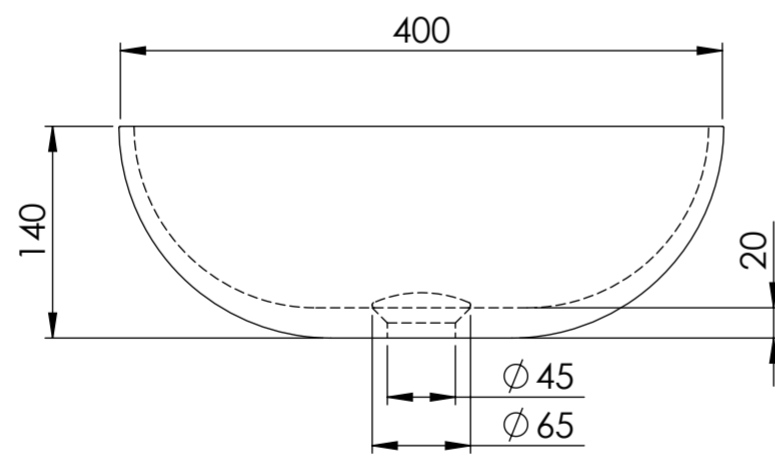

Top View

Waste Fitting

Front View - Section View

<b>LUSO</b> STONE	Product Name	Giro
	Material	Pietra Grey Marble
	Size, mm	400 x 140

All dimensions provided in millimeters.