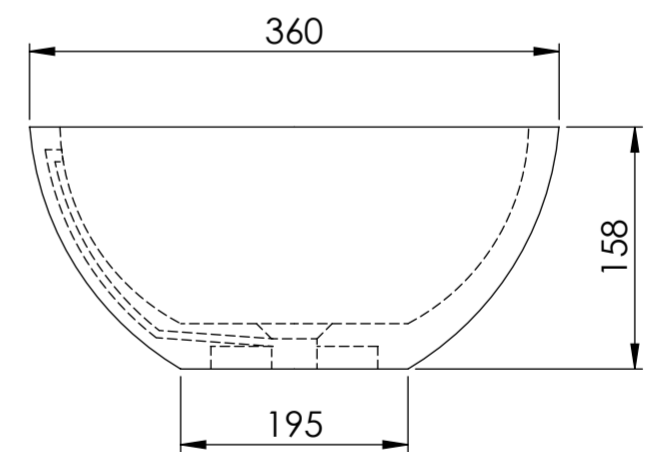

Top View

Front View - Section View

Side View - Section View

<b>LUSSO</b> S T O N E	Product Name	Egg Shell
	Material	Stone Resin
	Size, mm	600 x 360 x 158

*All dimensions provided in millimeters.*