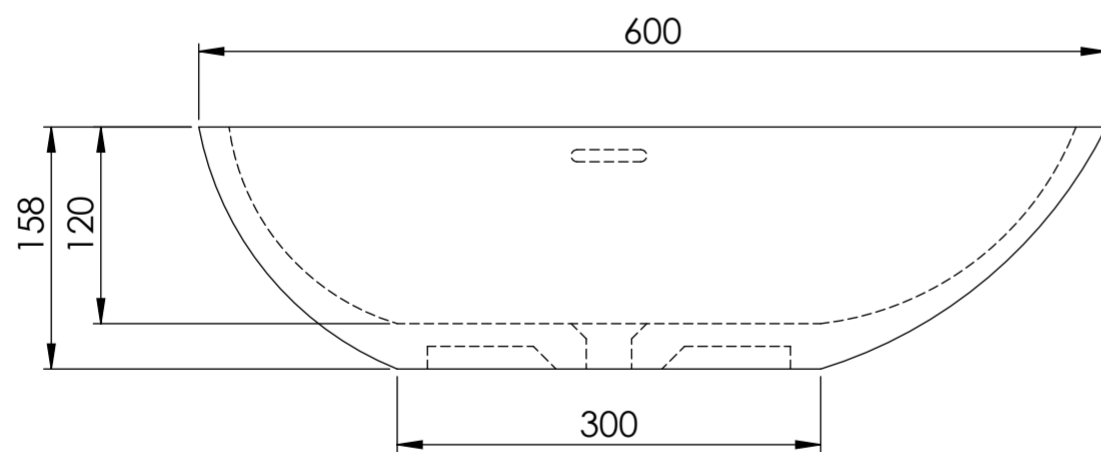

Top View

Front View - Section View

Side View - Section View

<b>LUSSO</b> S T O N E	Product Name	Egg Shell
	Material	Stone Resin
	Size, mm	600 x 360 x 158

*All dimensions provided in millimeters.*