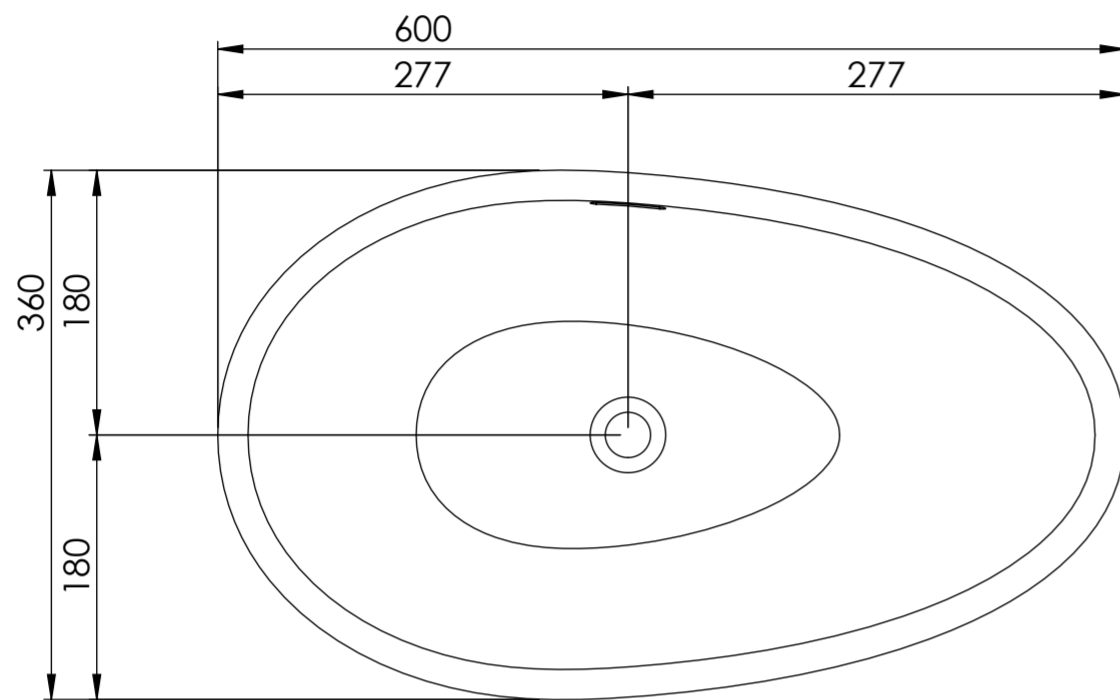

Top View

Front View - Section View

Side View - Section View

<b>LUSSO</b> S T O N E	Product Name	Egg Shell
	Material	Stone Resin
	Size, mm	600 x 360 x 158

*All dimensions provided in millimeters.*