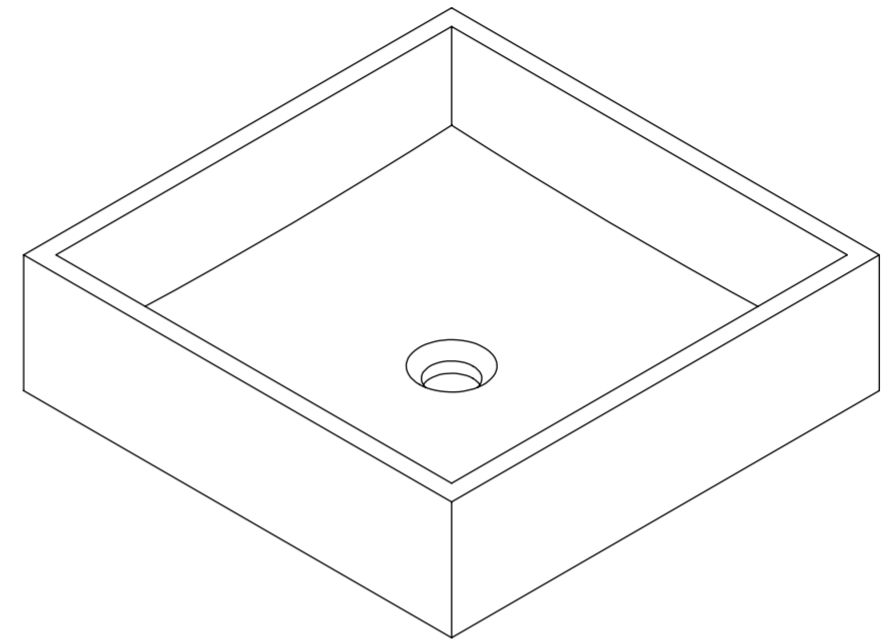

Top View

Front View - Section View

LUSO S T O N E	Product Name	Cube 400
	Material	Stone Resin
	Size, mm	400 x 400 x 110

All dimensions provided in millimeters.