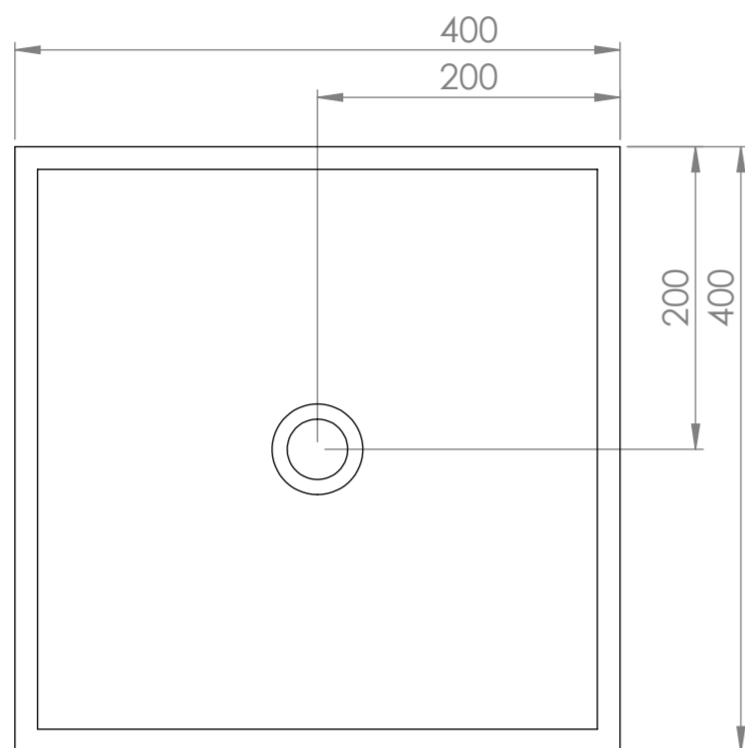

Top View

Front View - Section View

LUSO S T O N E	Product Name	Cube 400
	Material	Stone Resin
	Size, mm	400 x 400 x 110

All dimensions provided in millimeters.