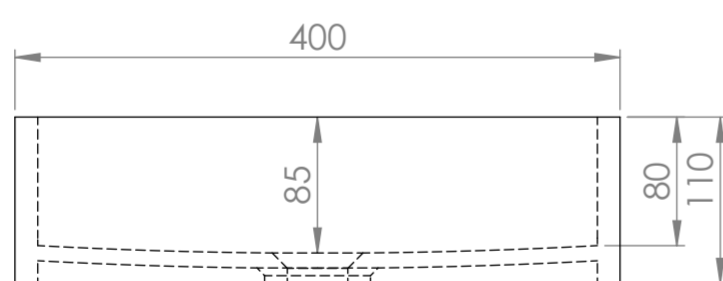

Top View

Front View - Section View

LUSO S T O N E	Product Name	Cube 400
	Material	Stone Resin
	Size, mm	400 x 400 x 110

All dimensions provided in millimeters.