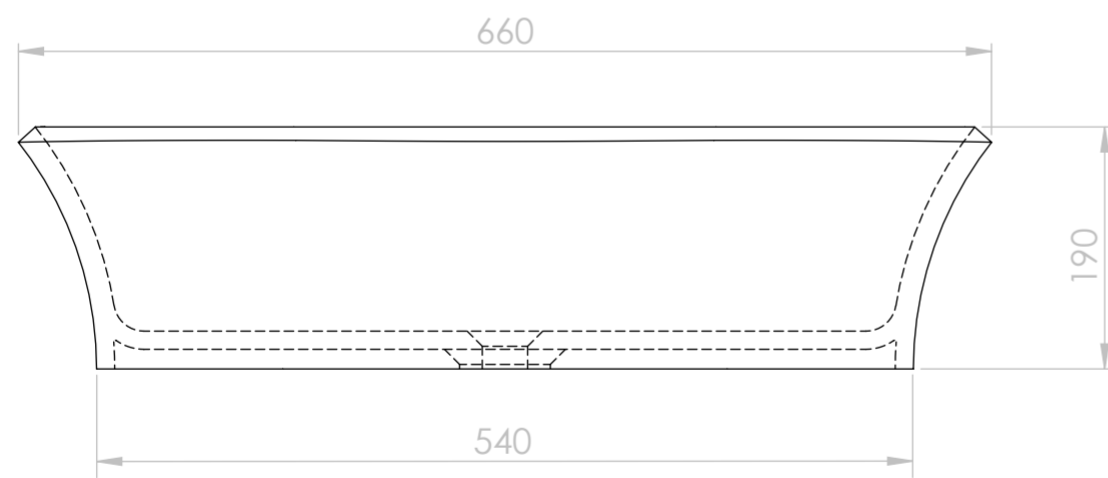

TOP VIEW

SIDE VIEW

LUSSO S T O N E	Product Name	Amalfi
	Material	Stone Resin
	Size, mm	660 x 345 x 190

All dimensions provided in millimeters.