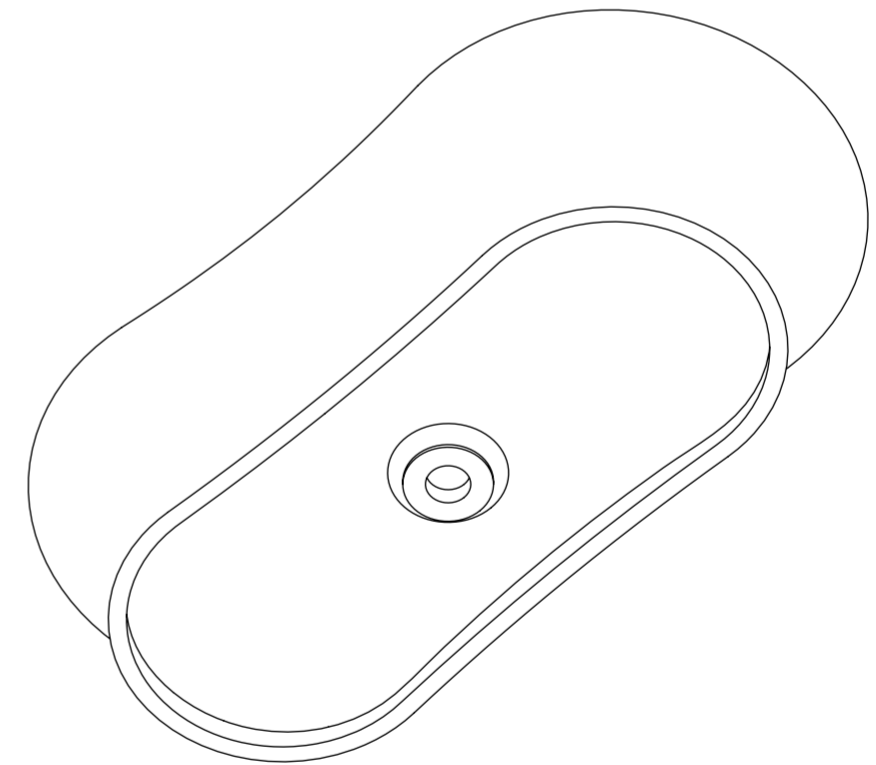

TOP VIEW

SIDE VIEW

LUSSO S T O N E	Product Name	Amalfi
	Material	Stone Resin
	Size, mm	660 x 345 x 190

All dimensions provided in millimeters.