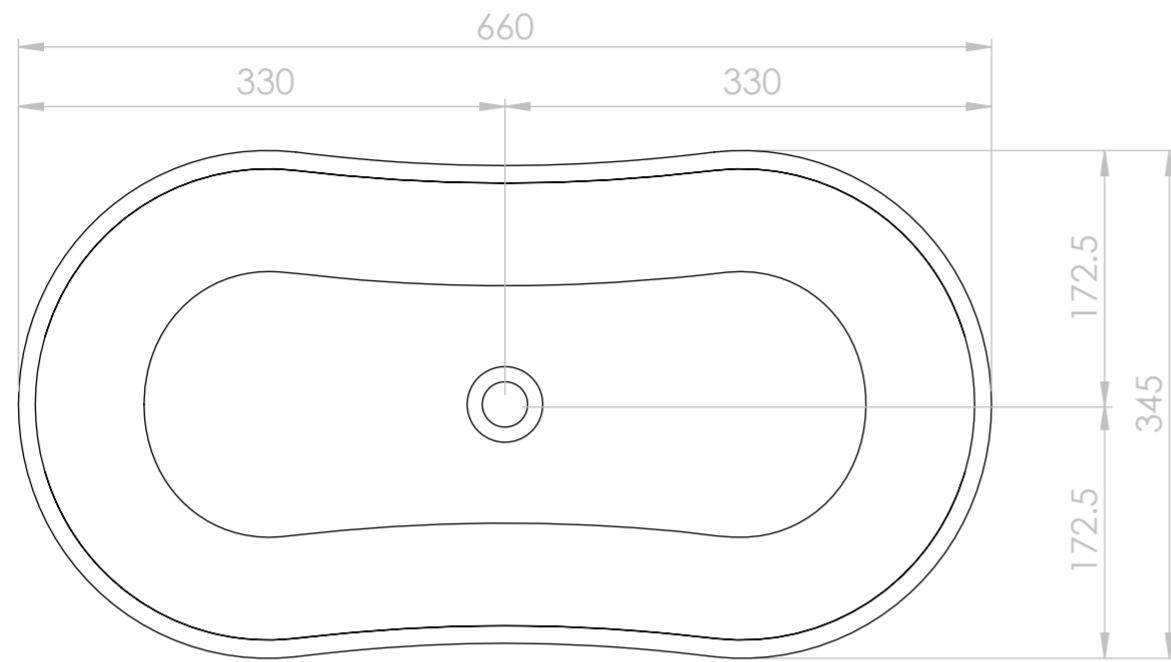

TOP VIEW

SIDE VIEW

LUSSO S T O N E	Product Name	Amalfi
	Material	Stone Resin
	Size, mm	660 x 345 x 190

All dimensions provided in millimeters.