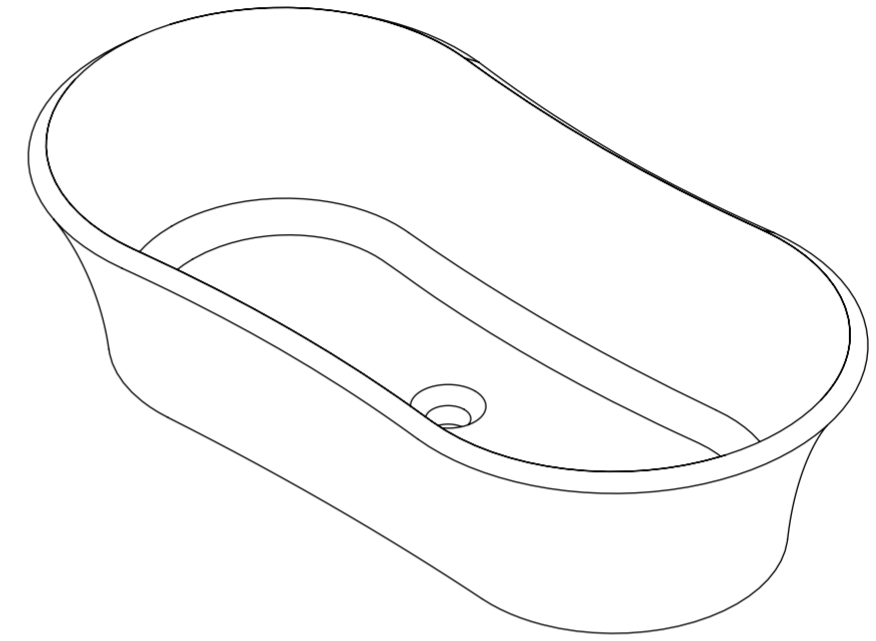

TOP VIEW

SIDE VIEW

LUSSO S T O N E	Product Name	Amalfi
	Material	Stone Resin
	Size, mm	660 x 345 x 190

All dimensions provided in millimeters.