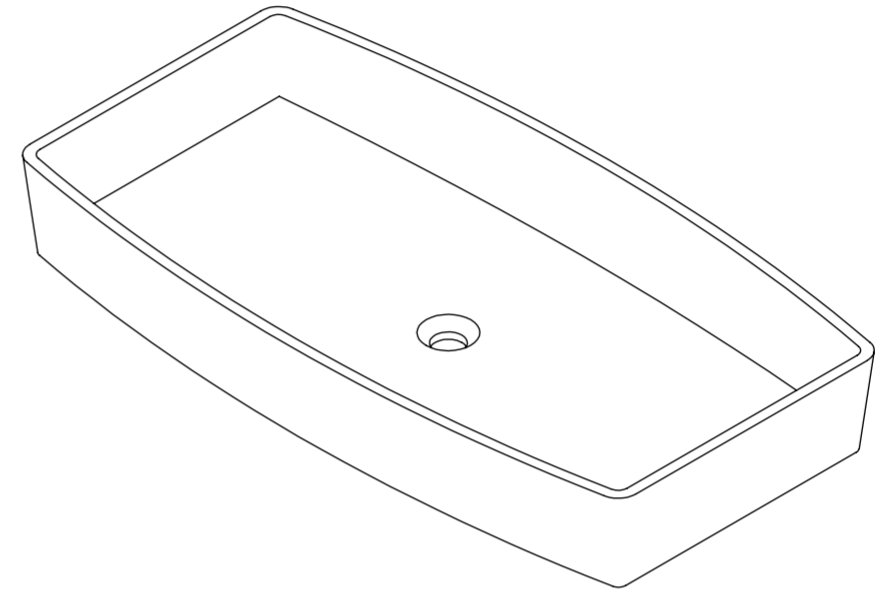

Top View

Front View - Section View

LUSO S T O N E	Product Name	Albert
	Material	Stone Resin
	Size, mm	680 x 360 x 95

All dimensions provided in millimeters.