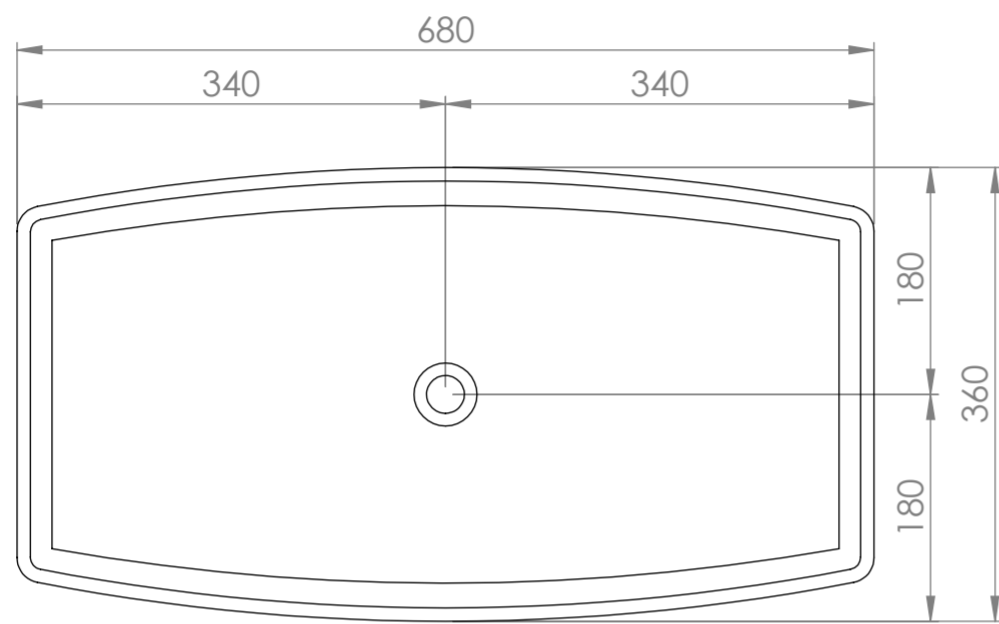

Top View

Front View - Section View

LUSO S T O N E	Product Name	Albert
	Material	Stone Resin
	Size, mm	680 x 360 x 95

All dimensions provided in millimeters.