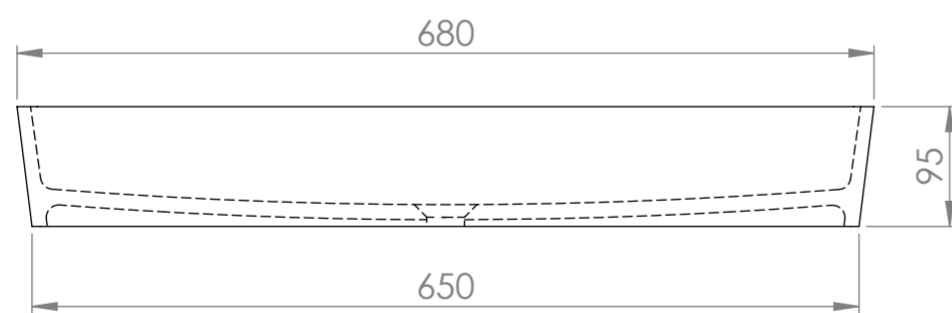

Top View

Front View - Section View

LUSO S T O N E	Product Name	Albert
	Material	Stone Resin
	Size, mm	680 x 360 x 95

All dimensions provided in millimeters.