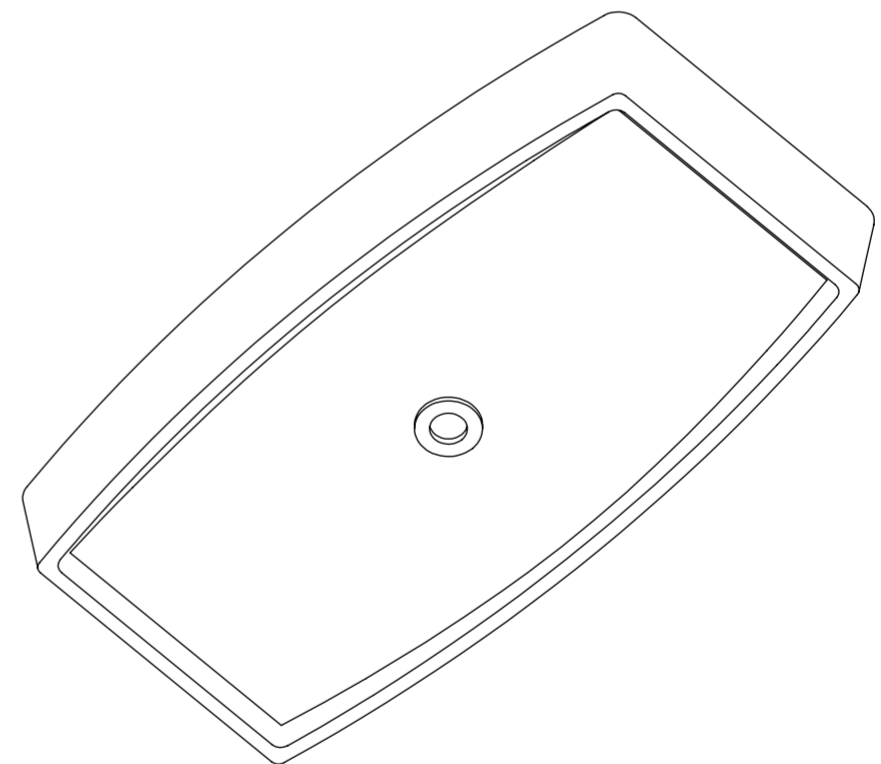

Top View

Front View - Section View

LUSO S T O N E	Product Name	Albert
	Material	Stone Resin
	Size, mm	680 x 360 x 95

All dimensions provided in millimeters.