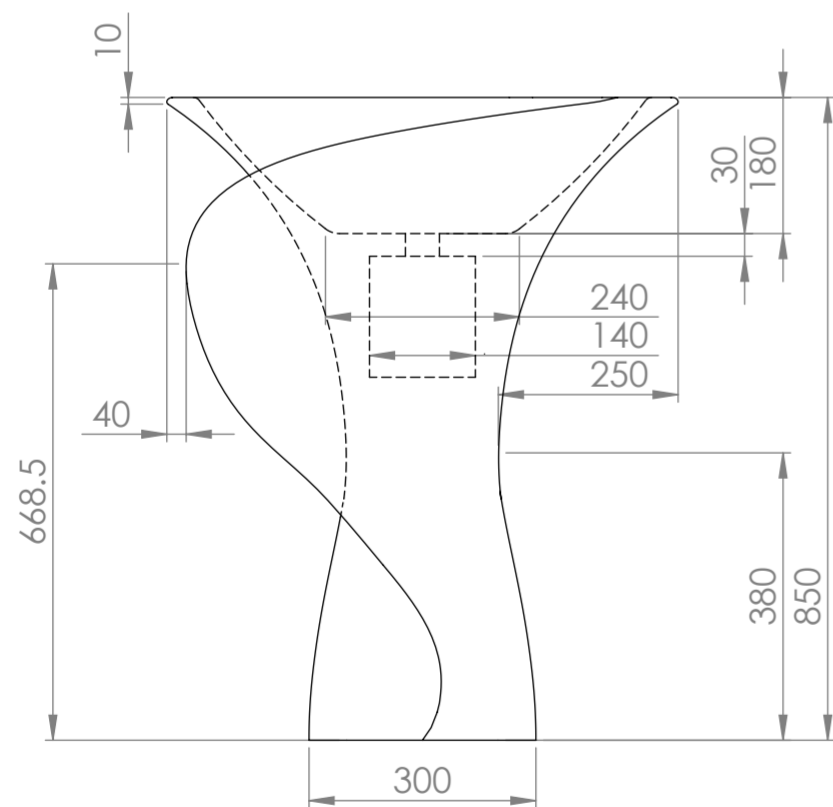

TOP VIEW

FRONT VIEW - SECTION VIEW

SIDE VIEW - SECTION VIEW

<b>LUSSO</b> S T O N E	Product Name	Canova
	Material	Carrara Marble
	Size, mm	700 x 500 x 850

All dimensions provided in millimeters.