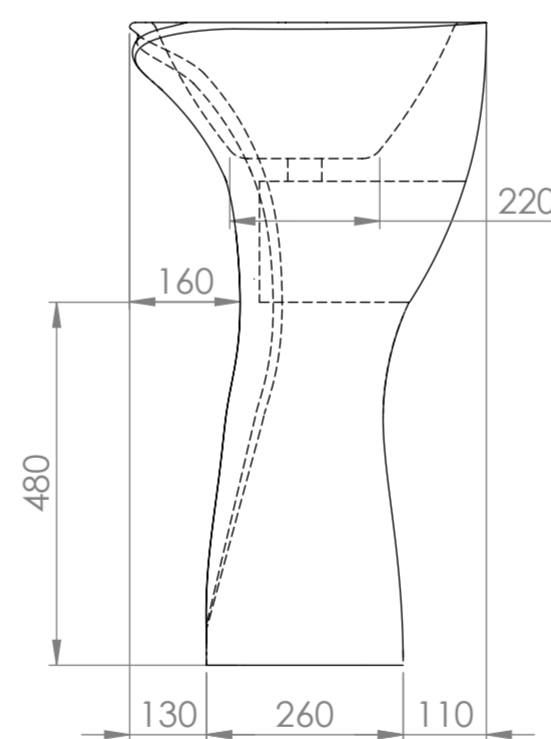

TOP VIEW

FRONT VIEW - SECTION VIEW

SIDE VIEW - SECTION VIEW

<b>LUSSO</b> S T O N E	Product Name	Canova
	Material	Carrara Marble
	Size, mm	700 x 500 x 850

All dimensions provided in millimeters.