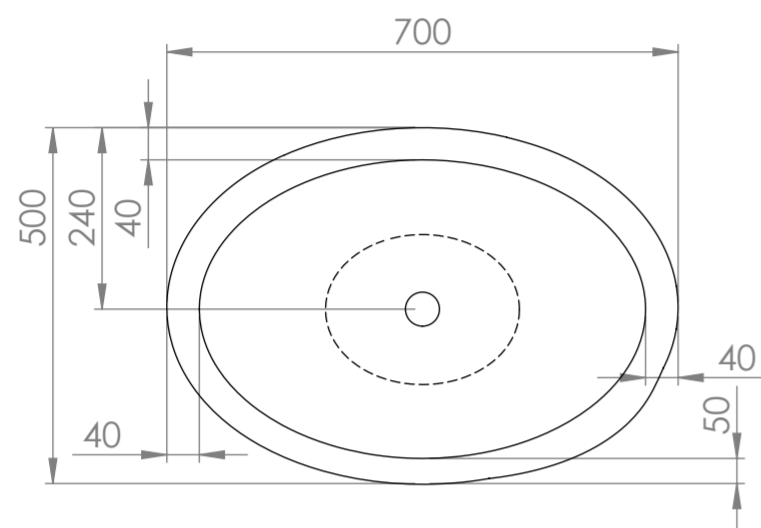

TOP VIEW

FRONT VIEW - SECTION VIEW

SIDE VIEW - SECTION VIEW

<b>LUSSO</b> S T O N E	Product Name	Canova
	Material	Carrara Marble
	Size, mm	700 x 500 x 850

All dimensions provided in millimeters.