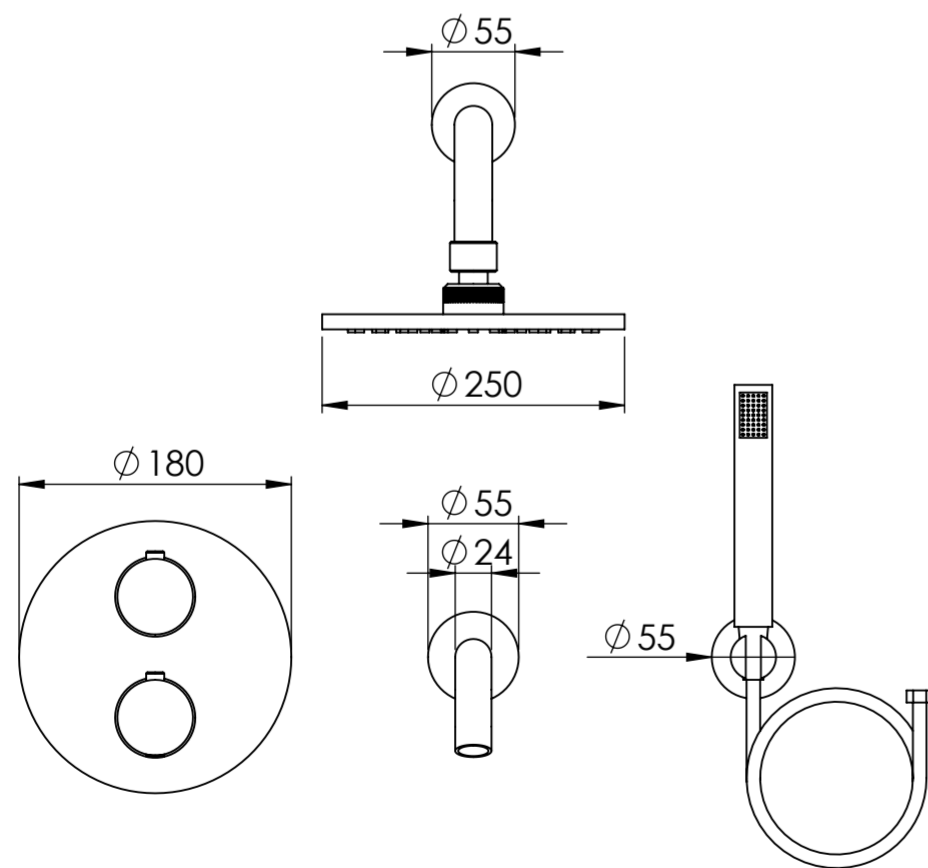

Back View

Front View

Side View

LUSSO S T O N E	Product Name	Luxe Series
	Product Type	Three-Way Shower Set

All dimensions provided in millimeters.