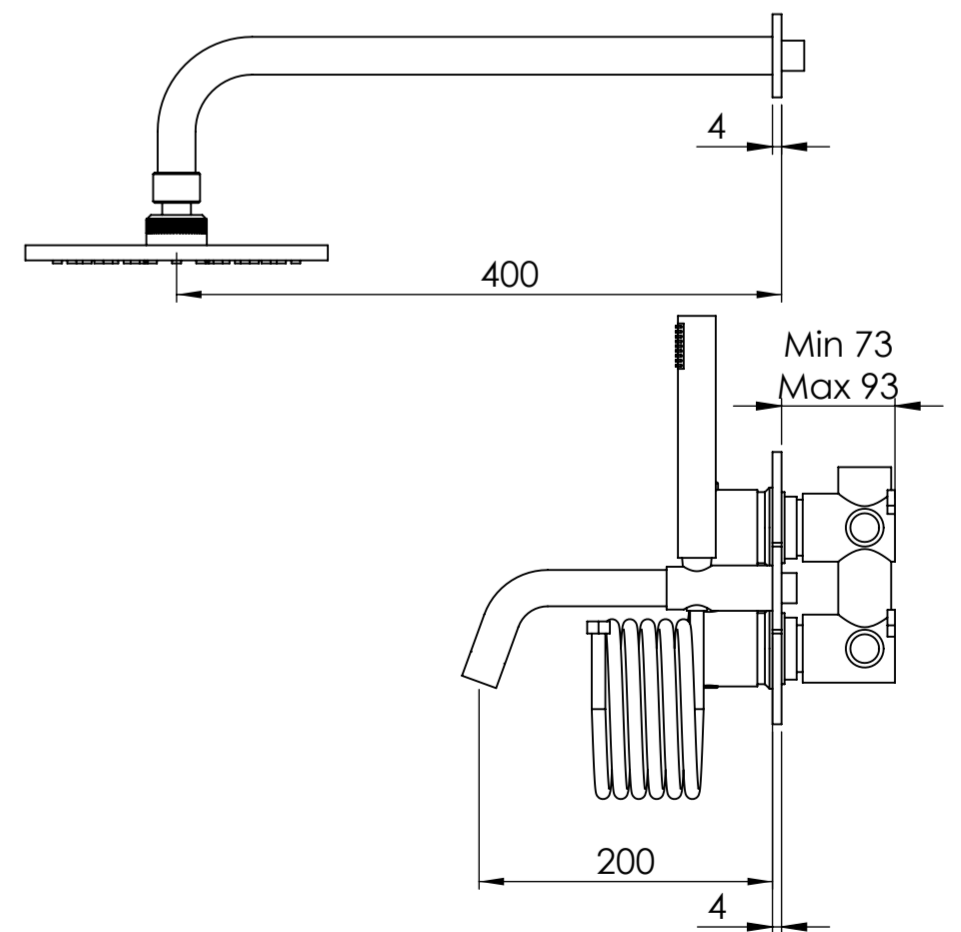

Back View

Front View

Side View

LUSSO S T O N E	Product Name	Luxe Series
	Product Type	Three-Way Shower Set

All dimensions provided in millimeters.