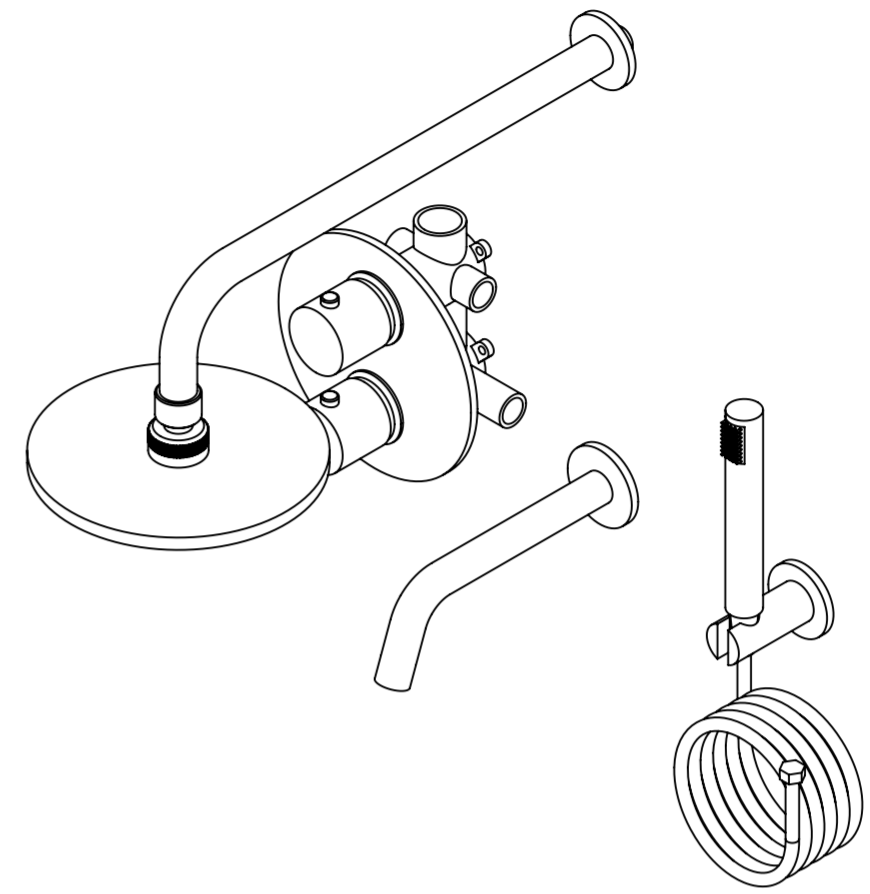

Back View

Front View

Side View

LUSSO S T O N E	Product Name	Luxe Series
	Product Type	Three-Way Shower Set

All dimensions provided in millimeters.