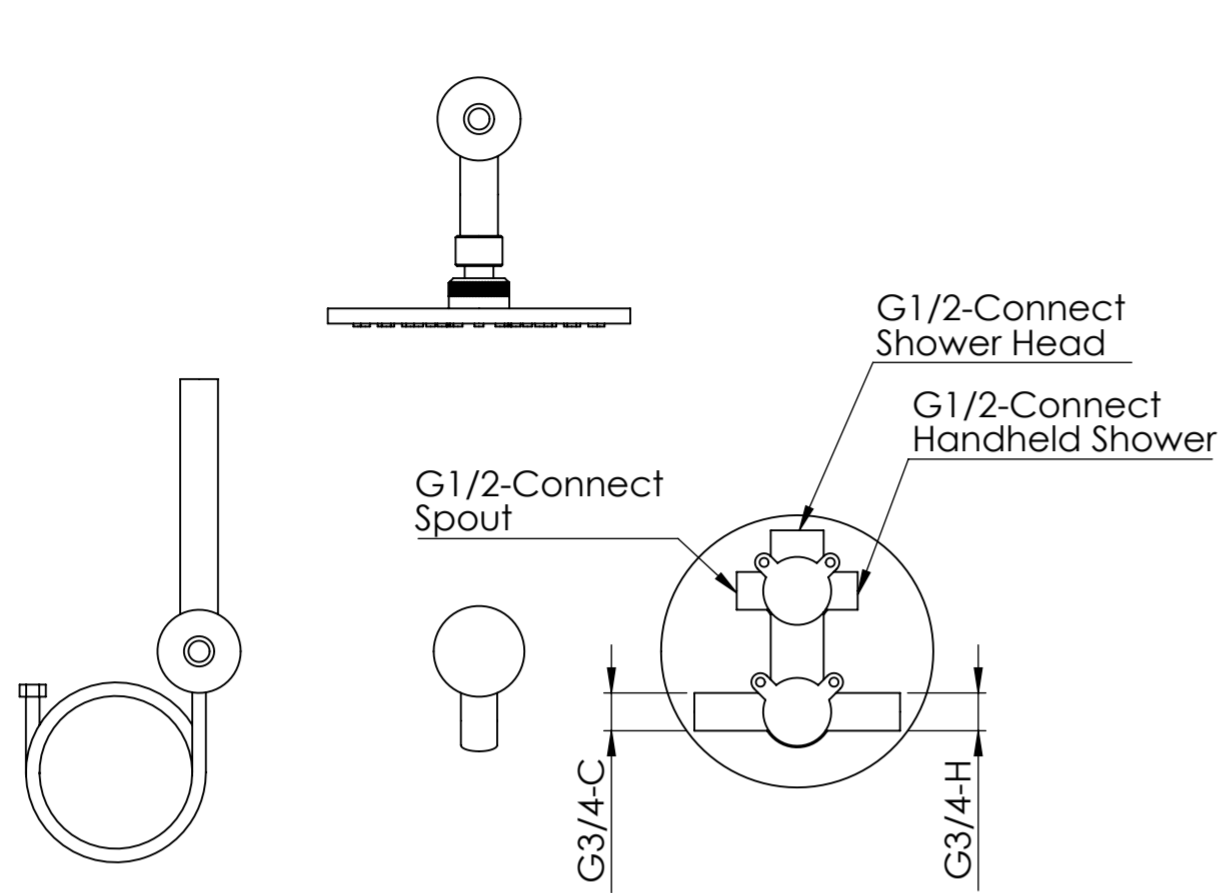

Back View

Front View

Side View

LUSSO S T O N E	Product Name	Luxe Series
	Product Type	Three-Way Shower Set

All dimensions provided in millimeters.