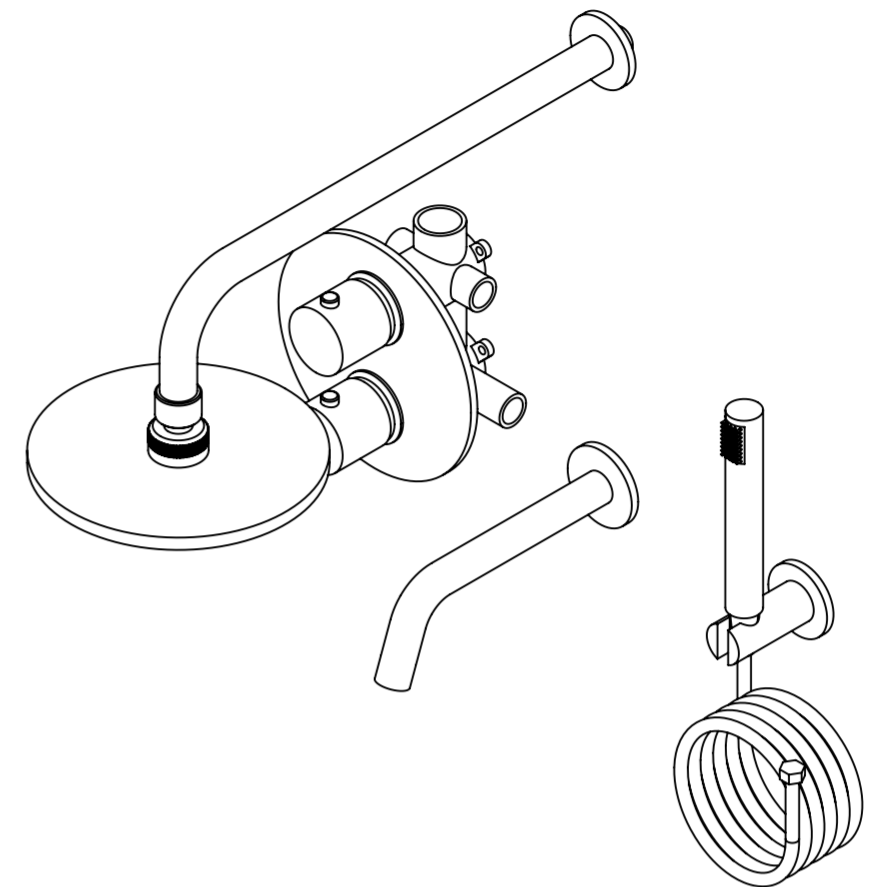

Back View

Front View

Side View

LUSSO S T O N E	Product Name	Luxe Series
	Product Type	Three-Way Shower Set

All dimensions provided in millimeters.