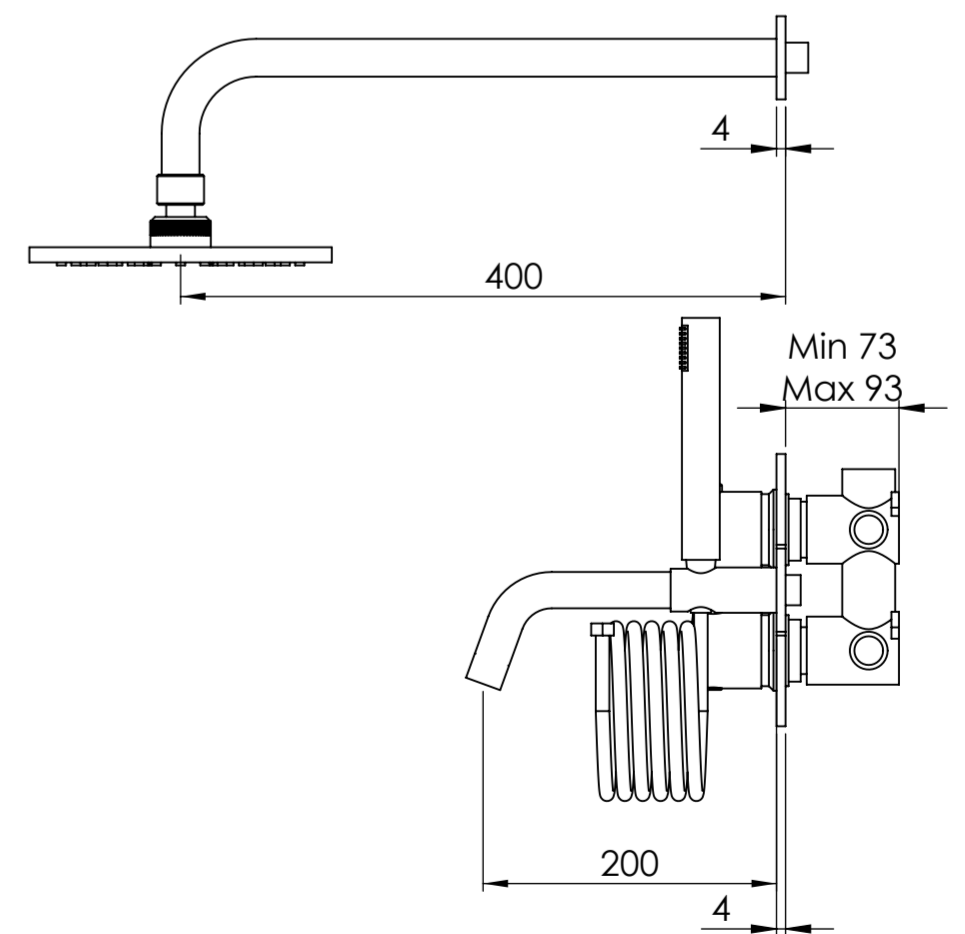

Back View

Front View

Side View

LUSSO S T O N E	Product Name	Luxe Series
	Product Type	Three-Way Shower Set

All dimensions provided in millimeters.