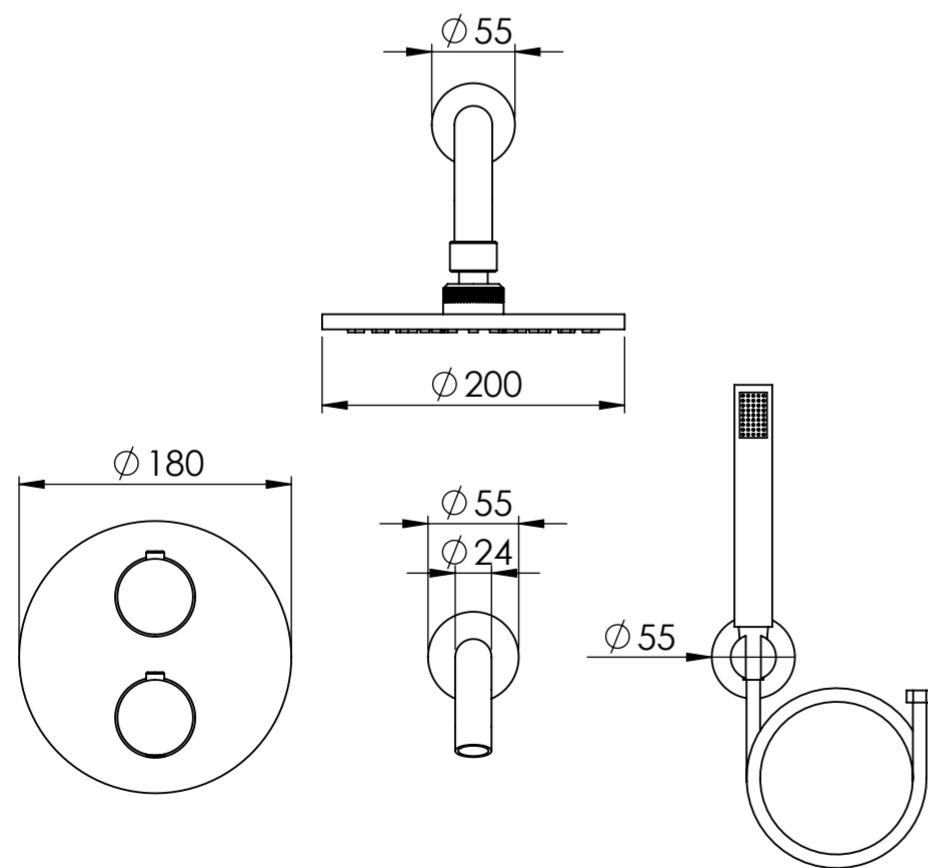

Back View

Front View

Side View

LUSSO S T O N E	Product Name	Luxe Series
	Product Type	Three-Way Shower Set

All dimensions provided in millimeters.