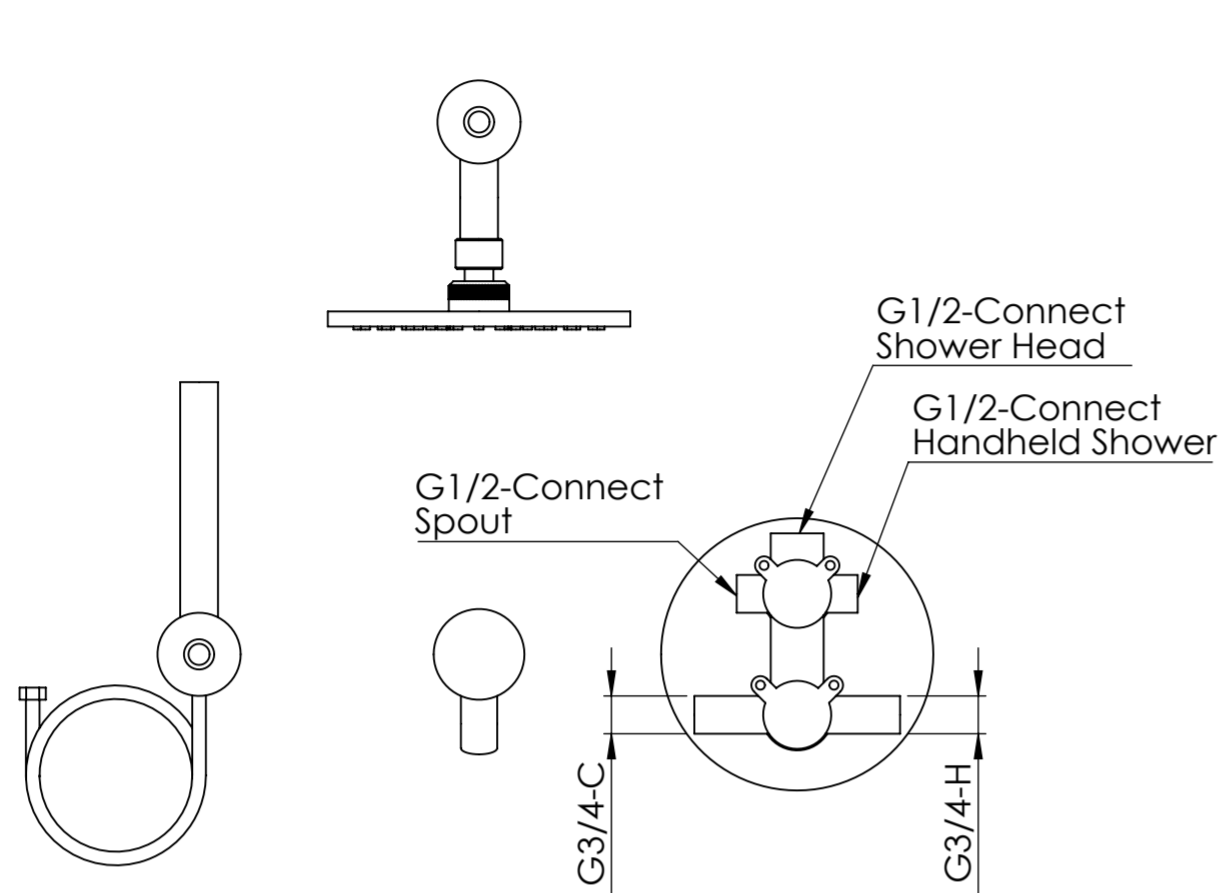

Back View

Front View

Side View

LUSSO S T O N E	Product Name	Luxe Series
	Product Type	Three-Way Shower Set

All dimensions provided in millimeters.