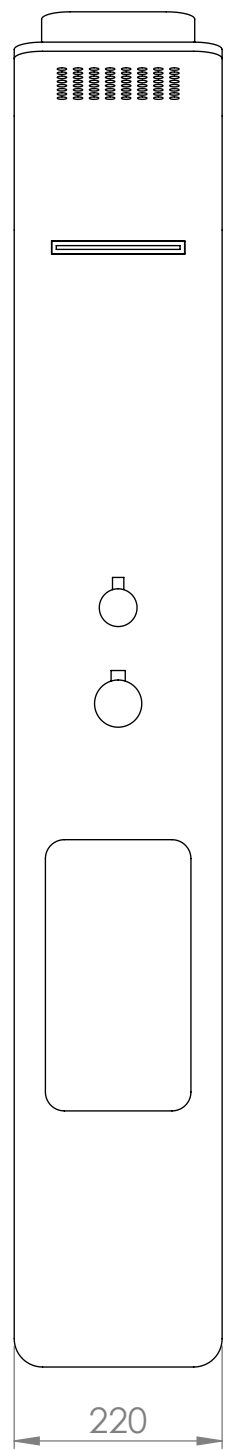

FRONT VIEW

SIDE VIEW

<b>LUSSO</b> S T O N E	Product Name	Stark Shower Panel
	Material	Stone Resin Panel / Chrome Fittings
	Size, mm	1434 x 428 x 220

*All dimensions provided in millimeters.*