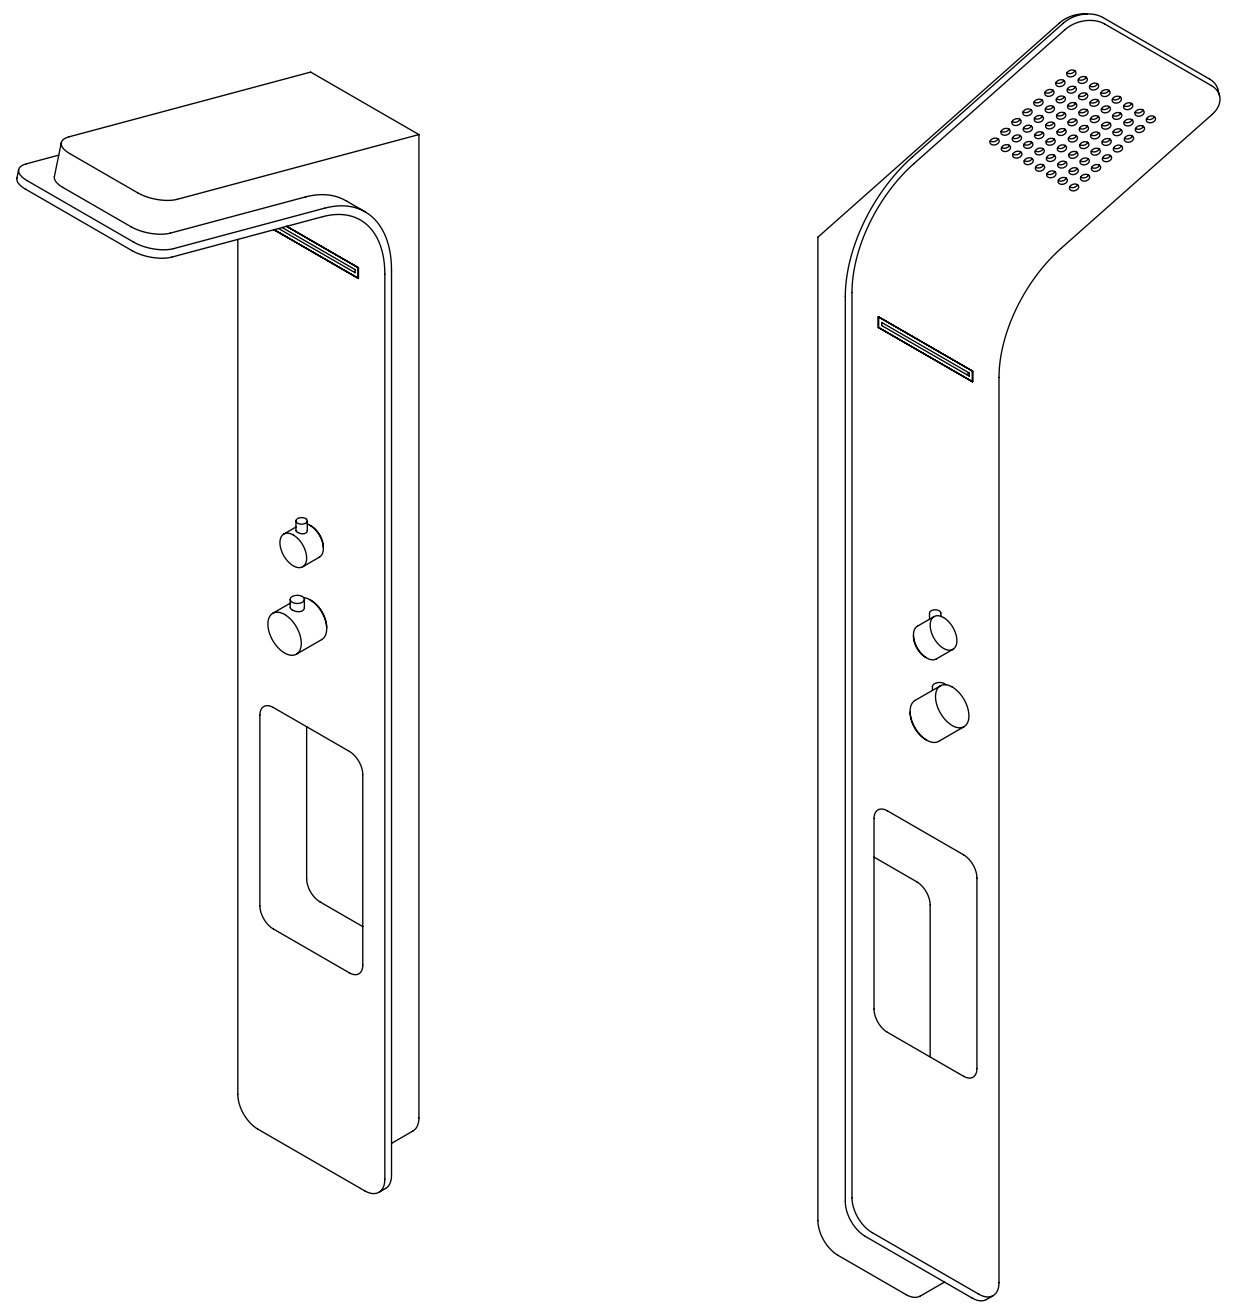

FRONT VIEW

SIDE VIEW

<b>LUSSO</b> S T O N E	Product Name	Stark Shower Panel
	Material	Stone Resin Panel / Chrome Fittings
	Size, mm	1434 x 428 x 220

*All dimensions provided in millimeters.*