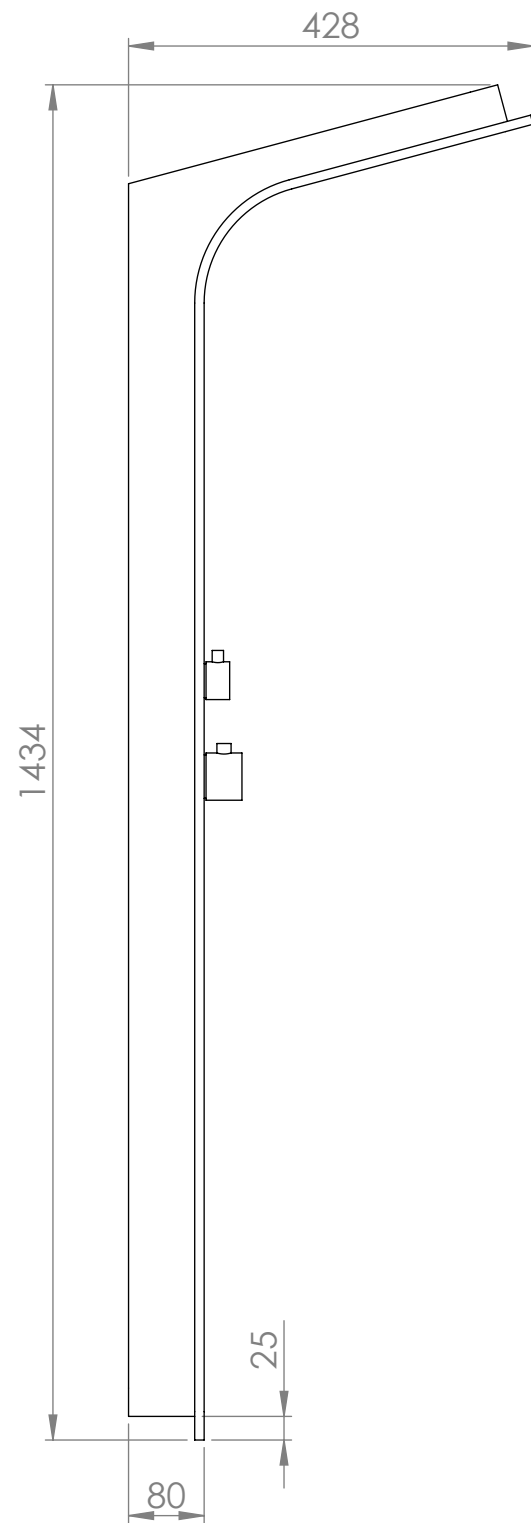

FRONT VIEW

SIDE VIEW

<b>LUSSO</b> S T O N E	Product Name	Stark Shower Panel
	Material	Stone Resin Panel / Chrome Fittings
	Size, mm	1434 x 428 x 220

*All dimensions provided in millimeters.*