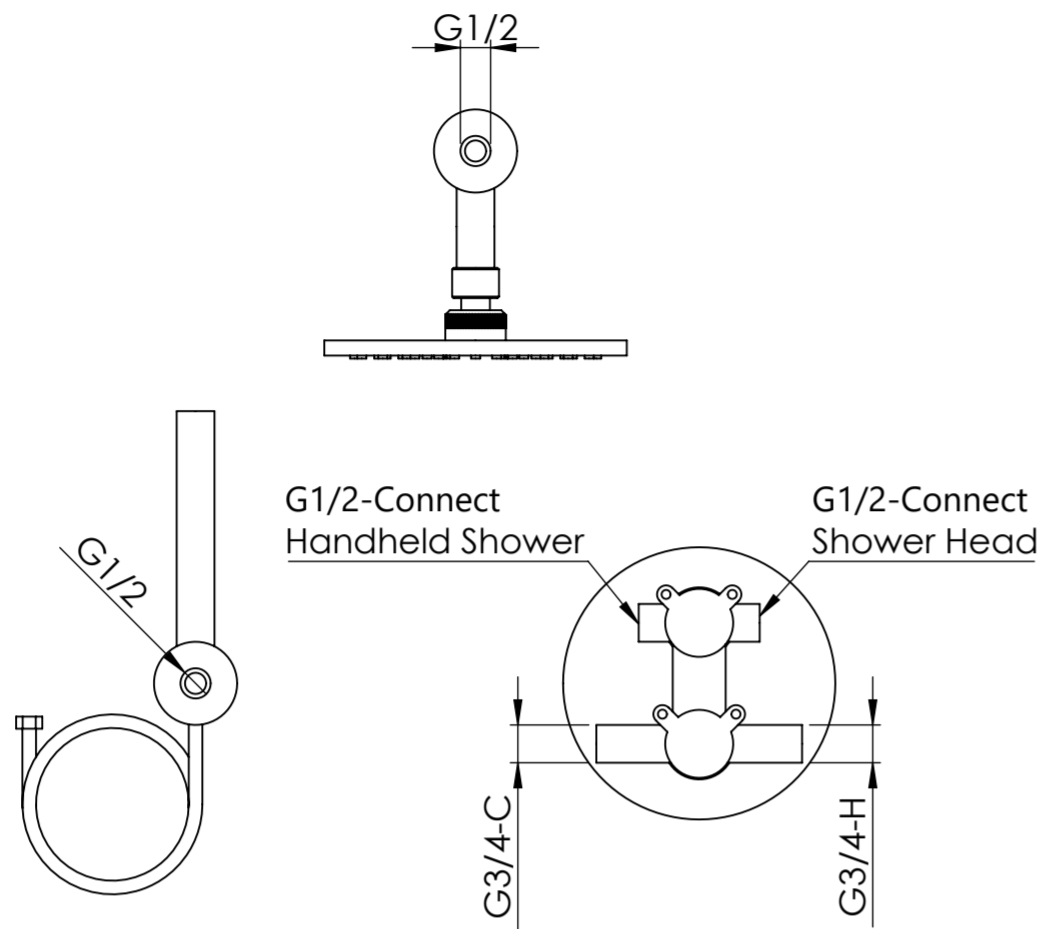

Back View

Front View

Side View

LUSSO S T O N E	Product Name	Luxe Series
	Product Type	Shower Set

All dimensions provided in millimeters.