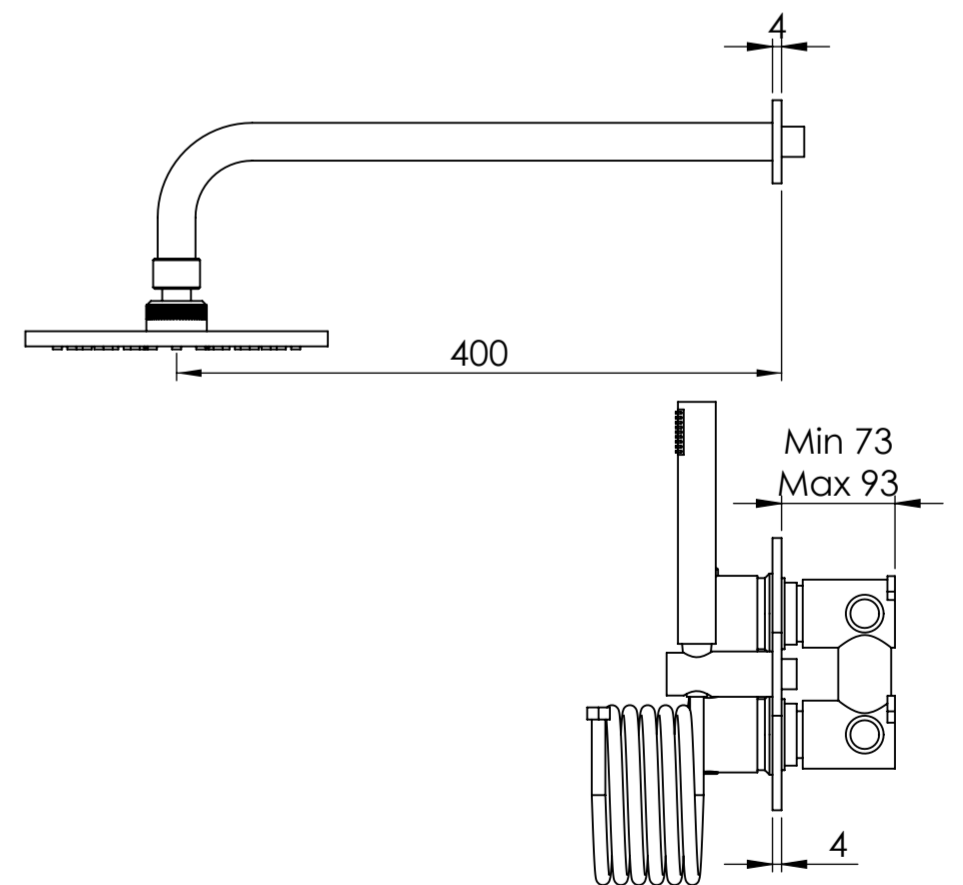

Back View

Front View

Side View

LUSSO S T O N E	Product Name	Luxe Series
	Product Type	Shower Set

All dimensions provided in millimeters.