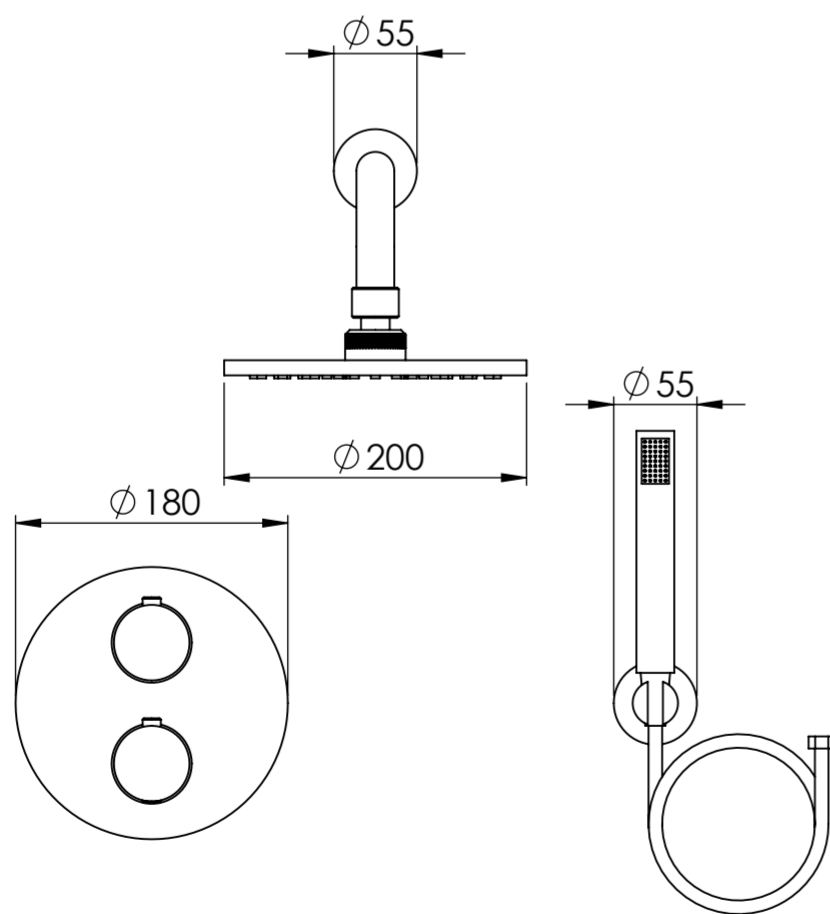

Back View

Front View

Side View

LUSSO S T O N E	Product Name	Luxe Series
	Product Type	Shower Set

All dimensions provided in millimeters.