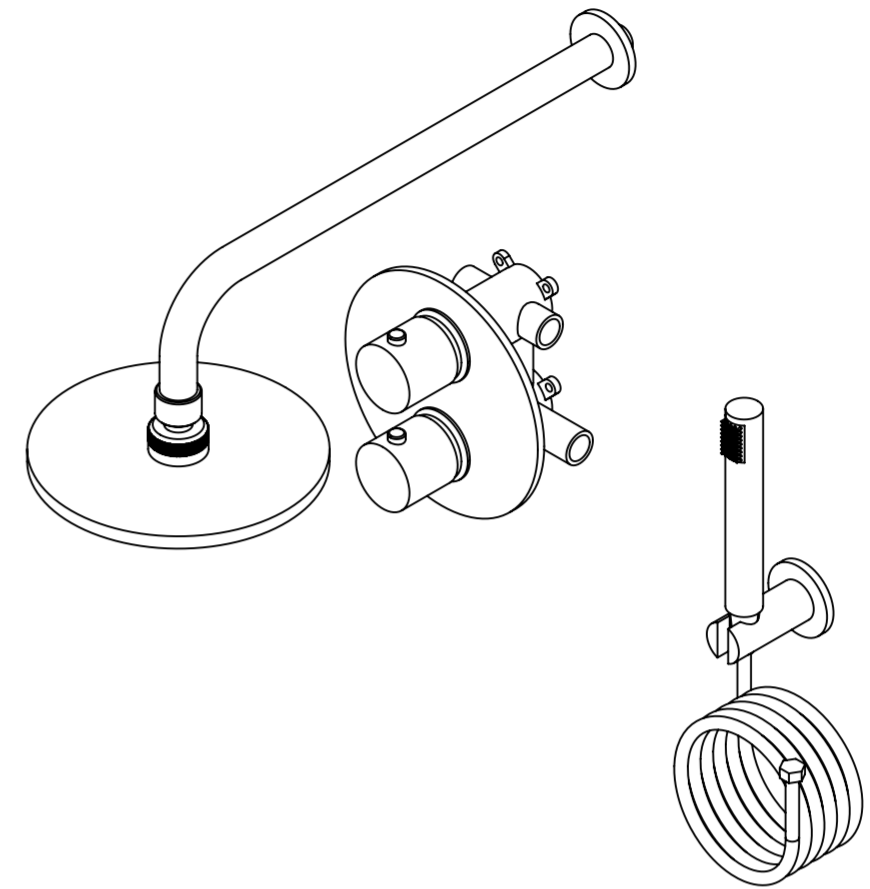

Back View

Front View

Side View

LUSSO S T O N E	Product Name	Luxe Series
	Product Type	Shower Set

All dimensions provided in millimeters.