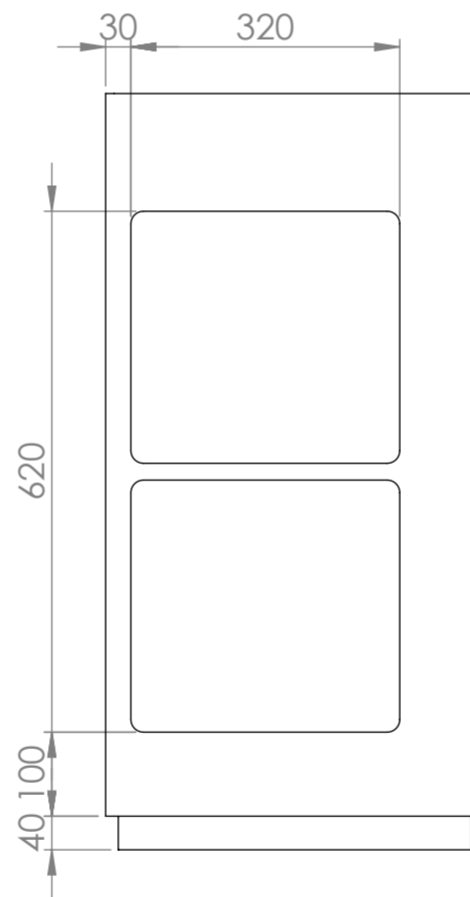

Top View

Front View - Section View

Side View

**LUSO**  
S T O N E

Product Name	Ethos Floor Standing Basin
Material	Stone Resin
Size, mm	420 x 450 x 900

*All dimensions provided in millimeters.  
All basins are supplied with no tap hole (s). If you require a tap hole,  
you will need to use a standard 38mm hole-saw drill attachment.*