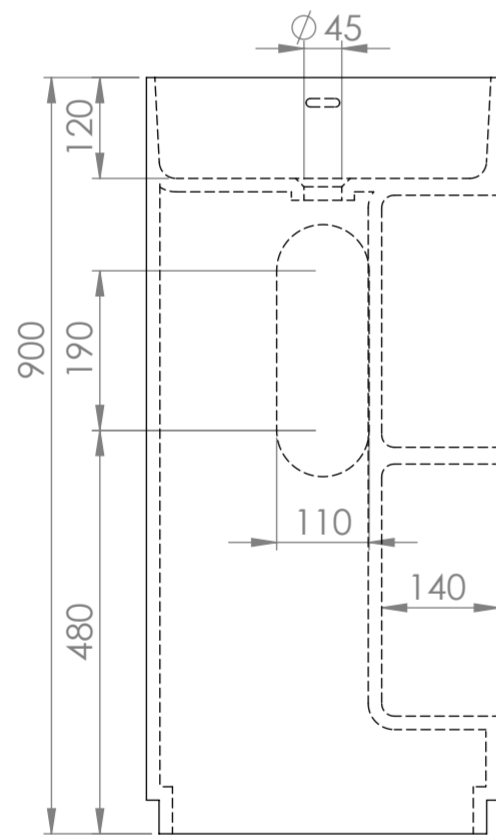

Top View

Front View - Section View

Side View

**LUSO**  
S T O N E

Product Name	Ethos Floor Standing Basin
Material	Stone Resin
Size, mm	420 x 450 x 900

*All dimensions provided in millimeters.  
All basins are supplied with no tap hole (s). If you require a tap hole,  
you will need to use a standard 38mm hole-saw drill attachment.*