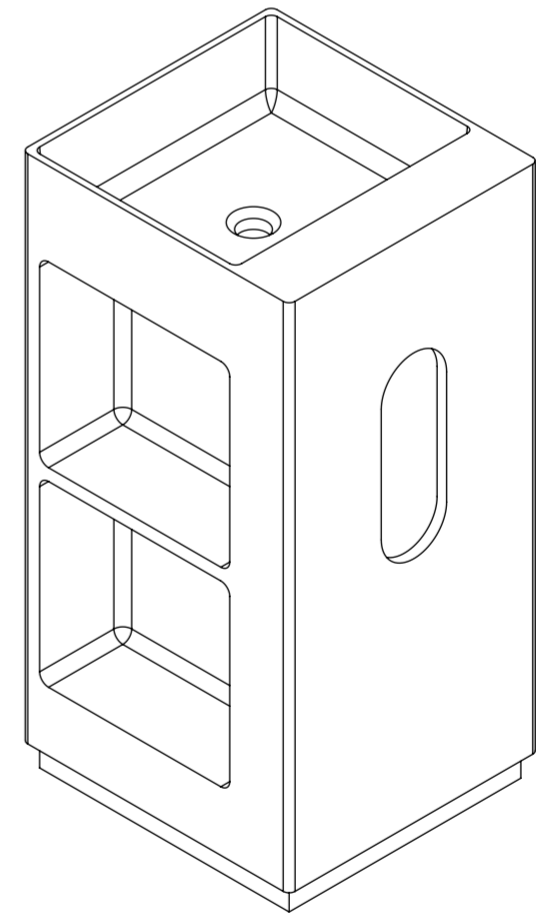

Top View

Front View - Section View

Side View

**LUSO**  
S T O N E

Product Name	Ethos Floor Standing Basin
Material	Stone Resin
Size, mm	420 x 450 x 900

*All dimensions provided in millimeters.  
All basins are supplied with no tap hole (s). If you require a tap hole,  
you will need to use a standard 38mm hole-saw drill attachment.*