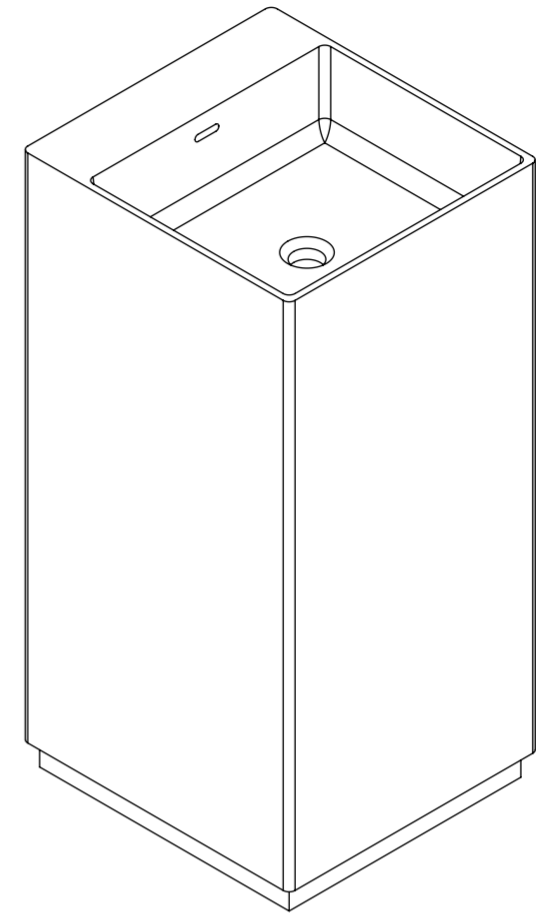

Top View

Front View - Section View

Side View

**LUSO**  
S T O N E

Product Name	Ethos Floor Standing Basin
Material	Stone Resin
Size, mm	420 x 450 x 900

*All dimensions provided in millimeters.  
All basins are supplied with no tap hole (s). If you require a tap hole,  
you will need to use a standard 38mm hole-saw drill attachment.*