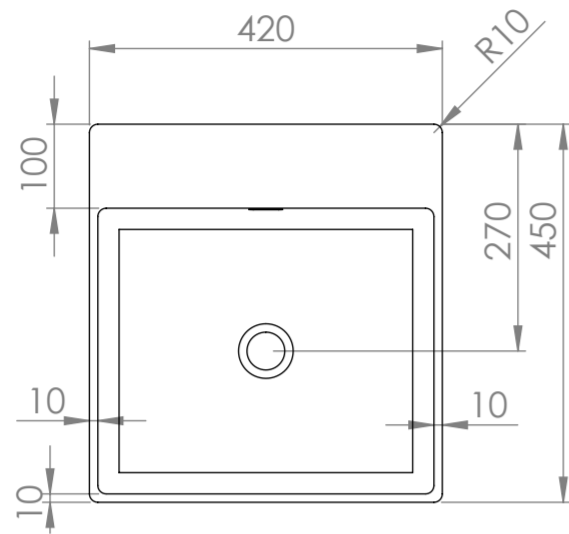

Top View

Front View - Section View

Side View

**LUSO**  
S T O N E

Product Name	Ethos Floor Standing Basin
Material	Stone Resin
Size, mm	420 x 450 x 900

*All dimensions provided in millimeters.  
All basins are supplied with no tap hole (s). If you require a tap hole,  
you will need to use a standard 38mm hole-saw drill attachment.*