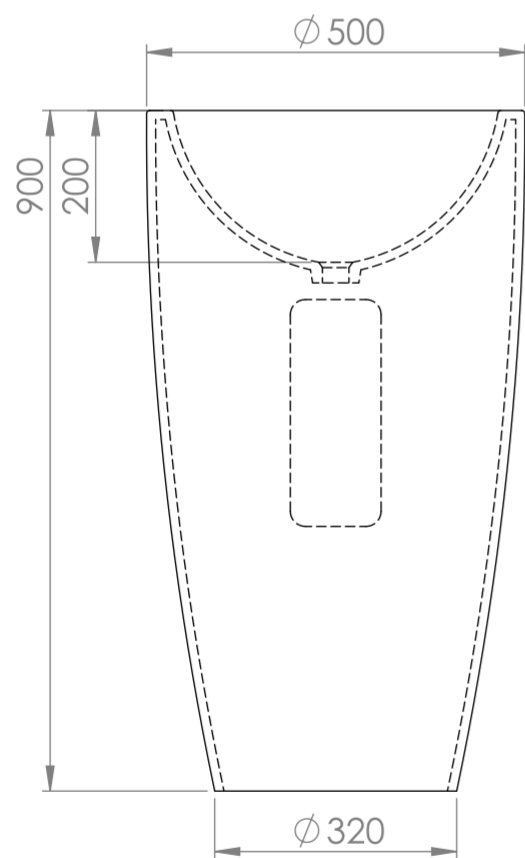

Top View

Front View - Section View

Side View - Section View

<b>LUSO</b> S T O N E	Product Name	Annelie
	Material	Stone Resin
	Size, mm	500 x 900

All dimensions provided in millimeters.