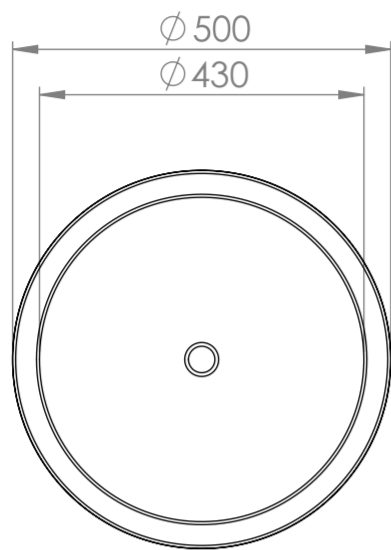

Top View

Front View - Section View

Side View - Section View

<b>LUSO</b> S T O N E	Product Name	Annelie
	Material	Stone Resin
	Size, mm	500 x 900

All dimensions provided in millimeters.