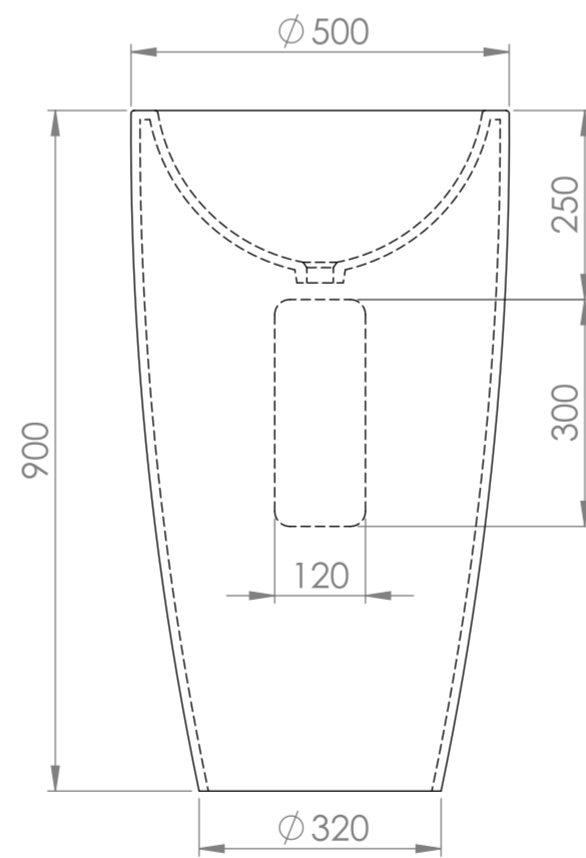

Top View

Front View - Section View

Side View - Section View

<b>LUSO</b> S T O N E	Product Name	Annelie
	Material	Stone Resin
	Size, mm	500 x 900

All dimensions provided in millimeters.