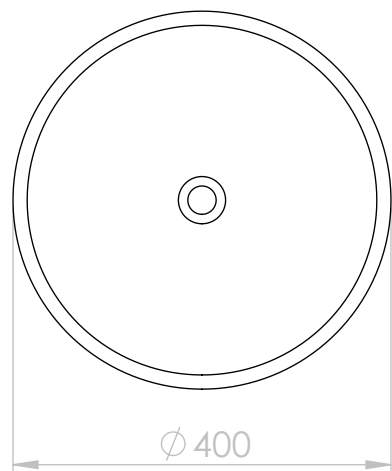

Top View

Front View - Section View

|                       |              |             |
|-----------------------|--------------|-------------|
| <b>LUSSO</b><br>STONE | Product Name | Alina       |
|                       | Material     | Stone Resin |
|                       | Size, mm     | 400 x 820   |

*All dimensions provided in millimeters.*