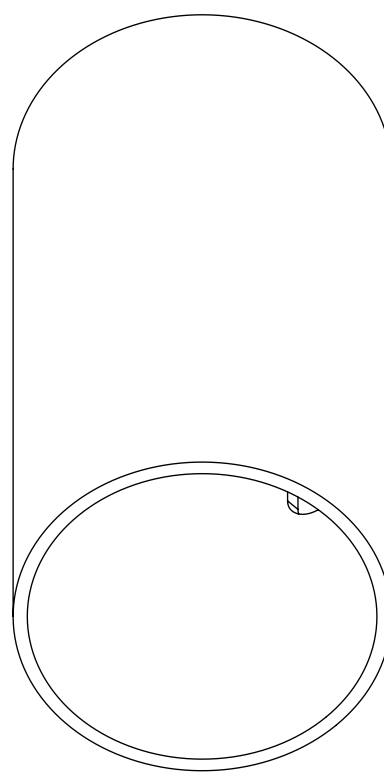

Top View

Front View - Section View

|                       |              |             |
|-----------------------|--------------|-------------|
| <b>LUSSO</b><br>STONE | Product Name | Alina       |
|                       | Material     | Stone Resin |
|                       | Size, mm     | 400 x 820   |

*All dimensions provided in millimeters.*