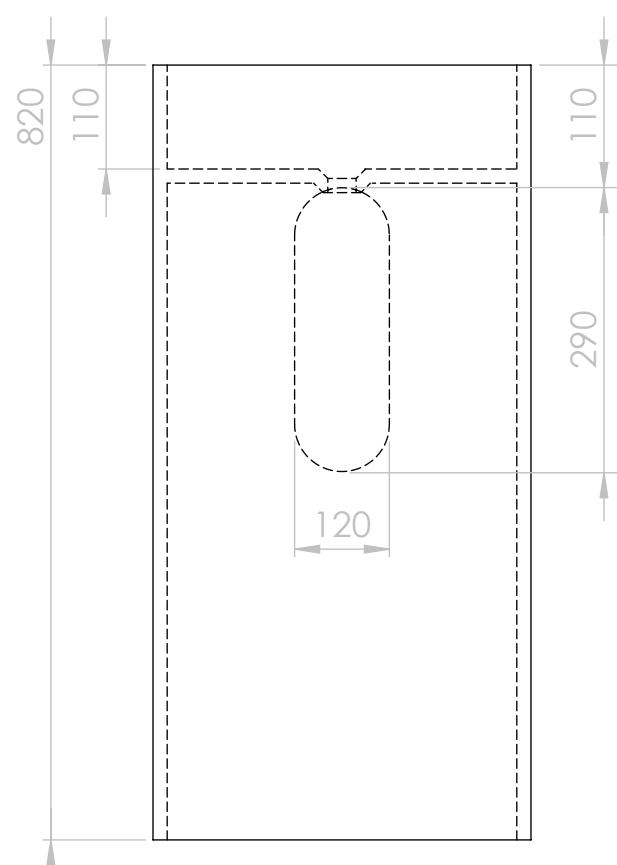

Top View

Front View - Section View

|                       |              |             |
|-----------------------|--------------|-------------|
| <b>LUSSO</b><br>STONE | Product Name | Alina       |
|                       | Material     | Stone Resin |
|                       | Size, mm     | 400 x 820   |

*All dimensions provided in millimeters.*