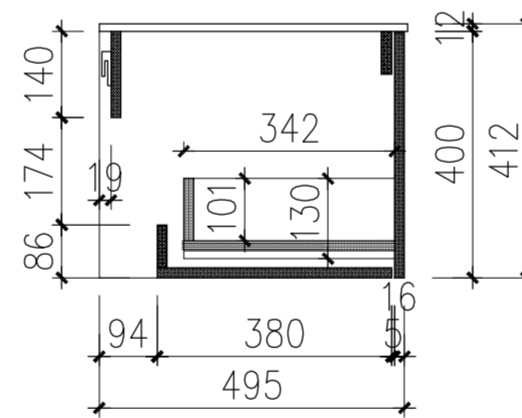

Top View

Front View - Section View

Side View - Section View

<b>LUSSO</b> S T O N E	Product Name	Modus 1200
	Material	Stone Resin
	Size, mm	1200 x 500 x 400

*All dimensions provided in millimeters.  
 All countertops are supplied with no tap hole(s). If you require a tap hole,  
 you will need to use a standard 38mm hole-saw drill attachment.*