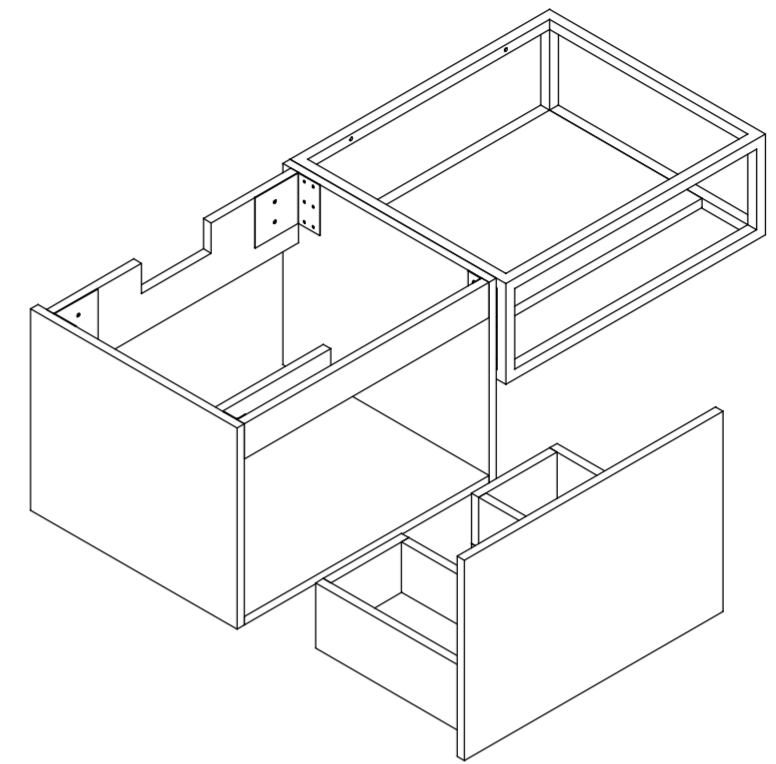

Top View

Front View - Section View

Side View - Section View

<b>LUSSO</b> S T O N E	Product Name	Modus 1200
	Material	Stone Resin
	Size, mm	1200 x 500 x 400

*All dimensions provided in millimeters.  
 All countertops are supplied with no tap hole(s). If you require a tap hole,  
 you will need to use a standard 38mm hole-saw drill attachment.*