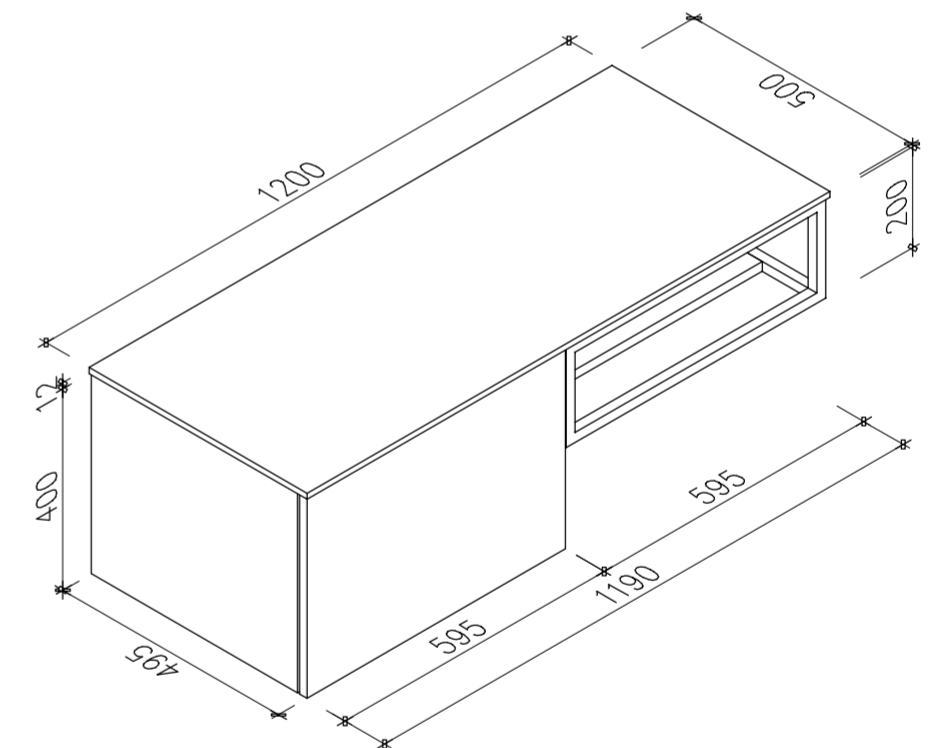

Top View

Front View - Section View

Side View - Section View

<b>LUSSO</b> S T O N E	Product Name	Modus 1200
	Material	Stone Resin
	Size, mm	1200 x 500 x 400

*All dimensions provided in millimeters.  
 All countertops are supplied with no tap hole(s). If you require a tap hole,  
 you will need to use a standard 38mm hole-saw drill attachment.*