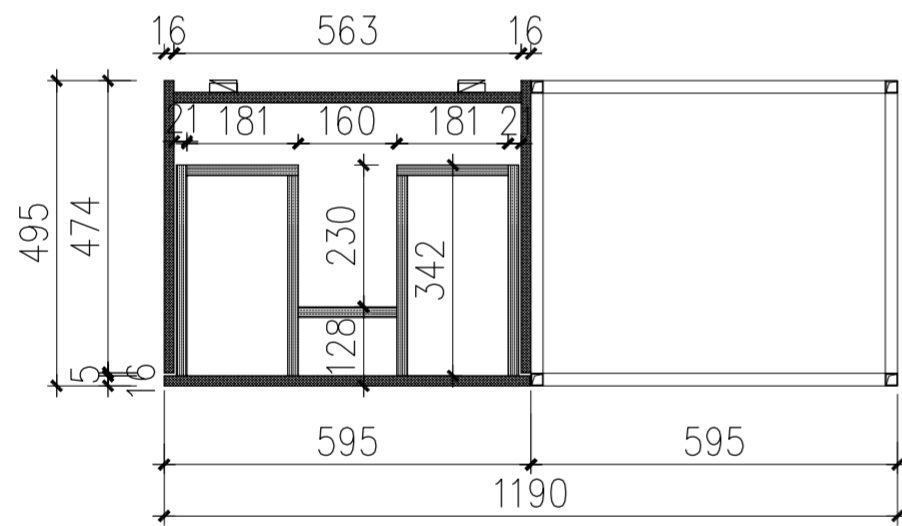

Top View

Front View - Section View

Side View - Section View

<b>LUSSO</b> S T O N E	Product Name	Modus 1200
	Material	Stone Resin
	Size, mm	1200 x 500 x 400

*All dimensions provided in millimeters.  
 All countertops are supplied with no tap hole(s). If you require a tap hole,  
 you will need to use a standard 38mm hole-saw drill attachment.*