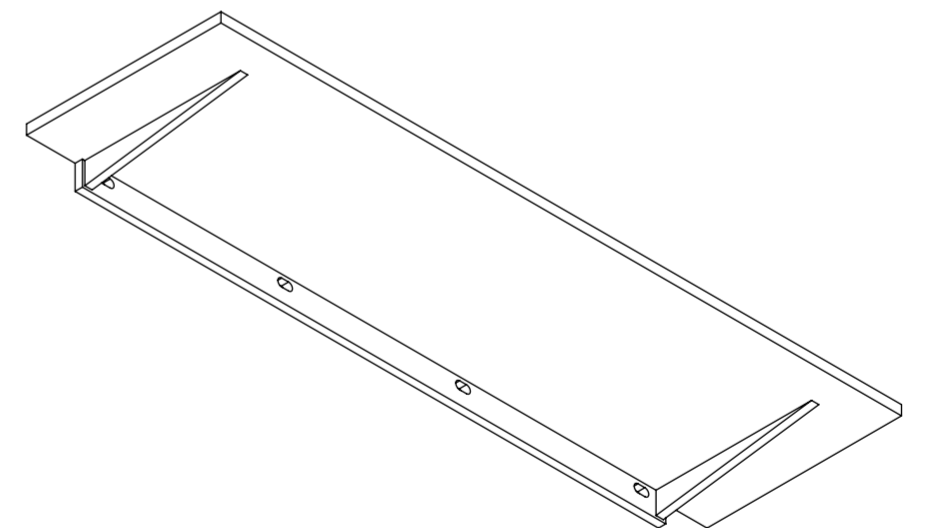

Top View

Back View

Side View

<b>LUSO</b> STONE	Product Name	Towel Shelf 1400
	Material	Stone Resin
	Size, mm	1400 x 400 x 70

All dimensions provided in millimeters.