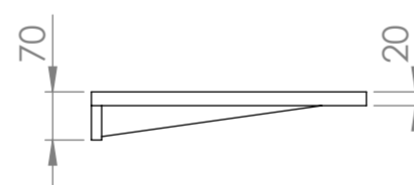

Top View

Back View

Side View

<b>LUSO</b> STONE	Product Name	Towel Shelf 1400
	Material	Stone Resin
	Size, mm	1400 x 400 x 70

All dimensions provided in millimeters.