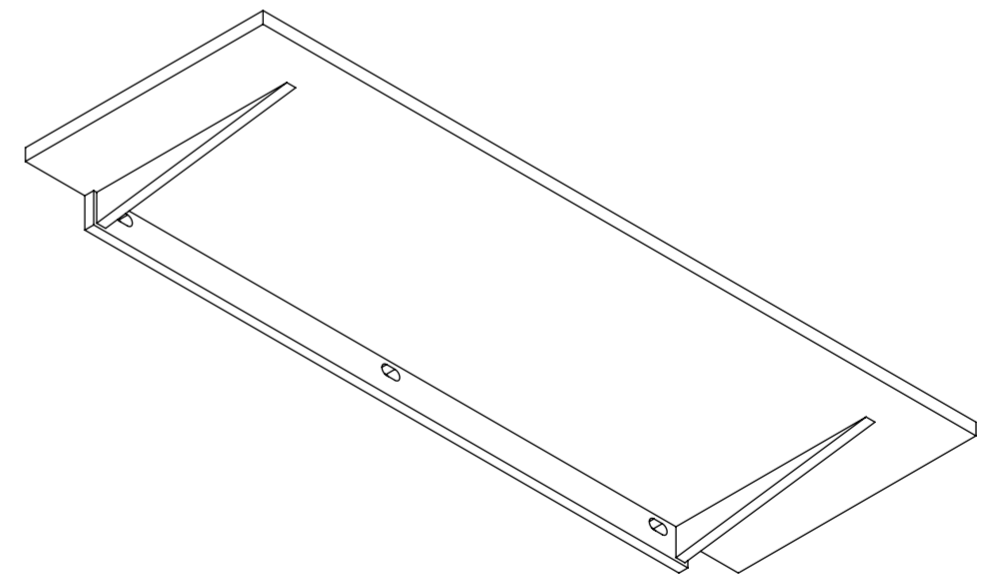

Top View

Back View

Side View

| | | |
|--------------------------|--------------|------------------|
| LUSO S T O N E | Product Name | Towel Shelf 1200 |
| | Material | Stone Resin |
| | Size, mm | 1200 x 400 x 70 |

All dimensions provided in millimeters.