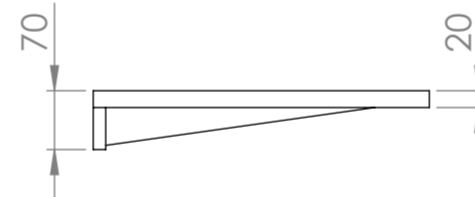

Top View

Back View

Side View

| | | |
|--------------------------|--------------|------------------|
| LUSO S T O N E | Product Name | Towel Shelf 1200 |
| | Material | Stone Resin |
| | Size, mm | 1200 x 400 x 70 |

All dimensions provided in millimeters.