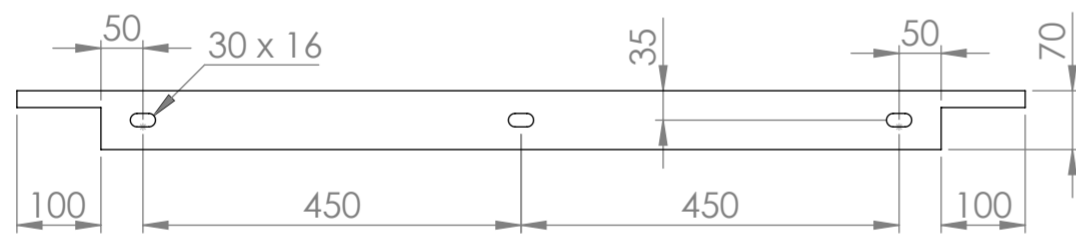

Top View

Back View

Side View

| | | |
|--------------------------|--------------|------------------|
| LUSO S T O N E | Product Name | Towel Shelf 1200 |
| | Material | Stone Resin |
| | Size, mm | 1200 x 400 x 70 |

All dimensions provided in millimeters.