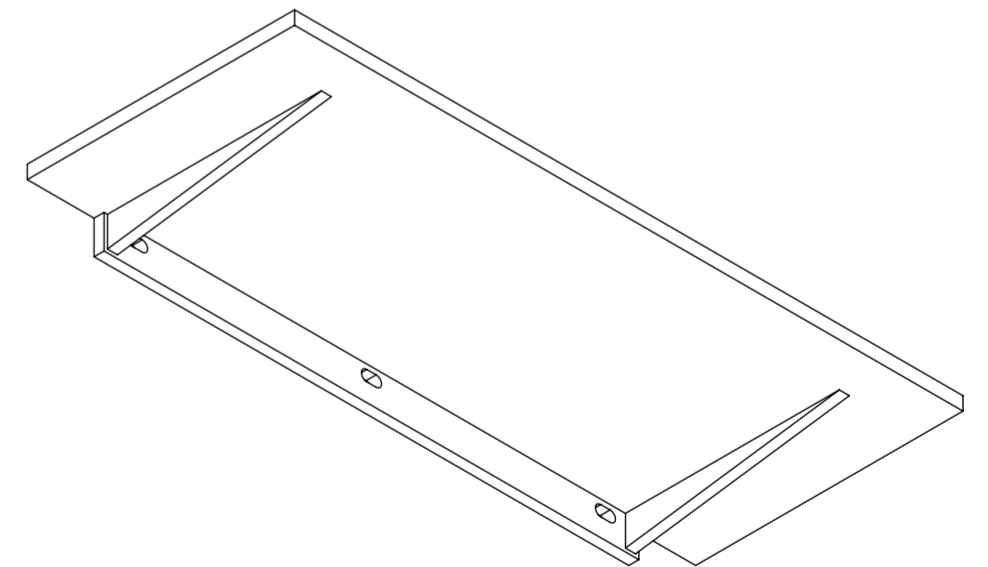

Top View

Back View

Side View

<b>LUSO</b> S T O N E	Product Name	Towel Shelf 1000
	Material	Stone Resin
	Size, mm	1000 x 400 x 70

All dimensions provided in millimeters.