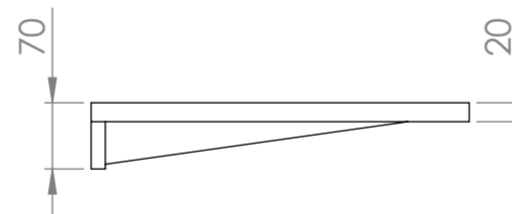

Top View

Back View

Side View

<b>LUSO</b> S T O N E	Product Name	Towel Shelf 1000
	Material	Stone Resin
	Size, mm	1000 x 400 x 70

All dimensions provided in millimeters.