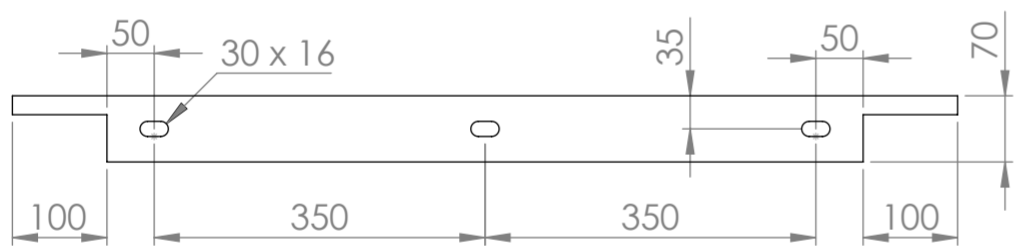

Top View

Back View

Side View

<b>LUSO</b> S T O N E	Product Name	Towel Shelf 1000
	Material	Stone Resin
	Size, mm	1000 x 400 x 70

All dimensions provided in millimeters.