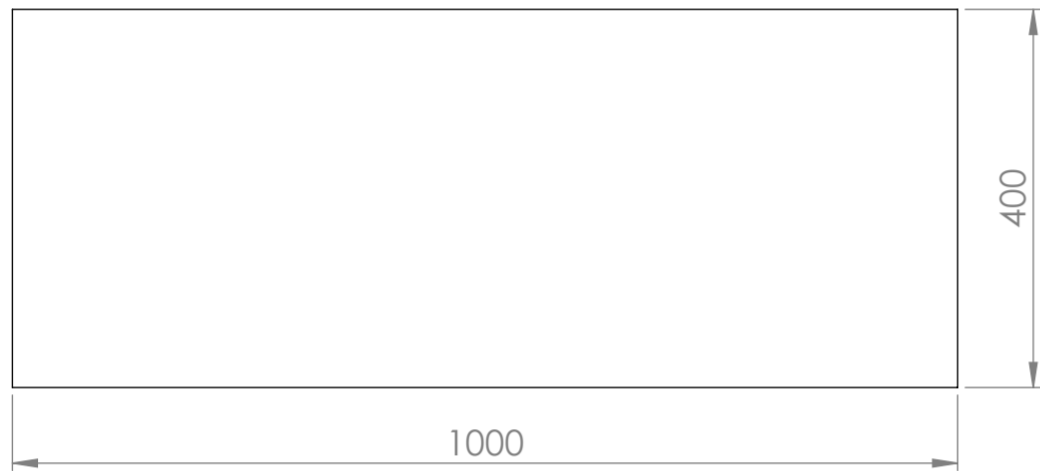

Top View

Back View

Side View

<b>LUSO</b> S T O N E	Product Name	Towel Shelf 1000
	Material	Stone Resin
	Size, mm	1000 x 400 x 70

All dimensions provided in millimeters.