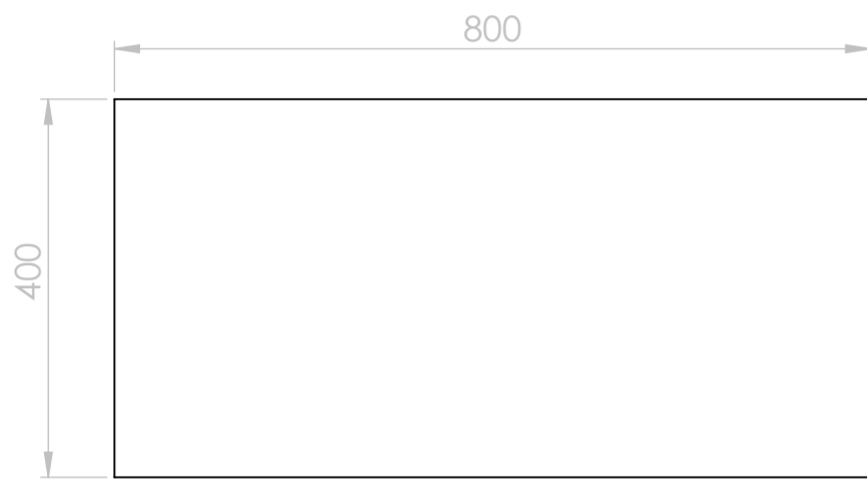

Top View

Back View

Side View

<b>LUSO</b> S T O N E	Product Name	Towel Shelf 800
	Material	Stone Resin
	Size, mm	800 x 400 x 70

All dimensions provided in millimeters.