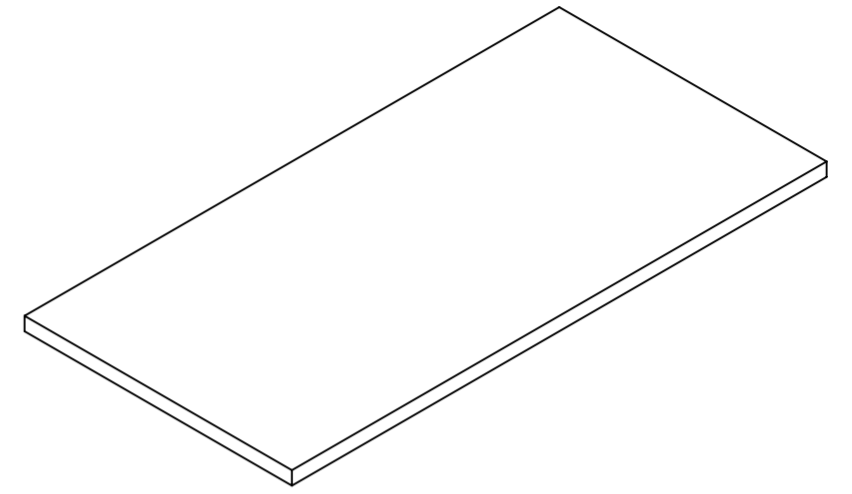

Top View

Back View

Side View

<b>LUSO</b> S T O N E	Product Name	Towel Shelf 800
	Material	Stone Resin
	Size, mm	800 x 400 x 70

All dimensions provided in millimeters.