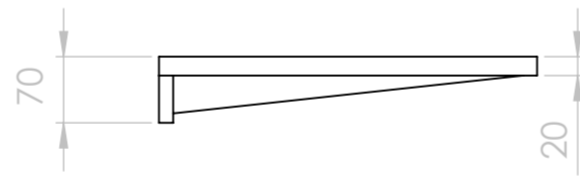

Top View

Back View

Side View

<b>LUSO</b> S T O N E	Product Name	Towel Shelf 800
	Material	Stone Resin
	Size, mm	800 x 400 x 70

All dimensions provided in millimeters.