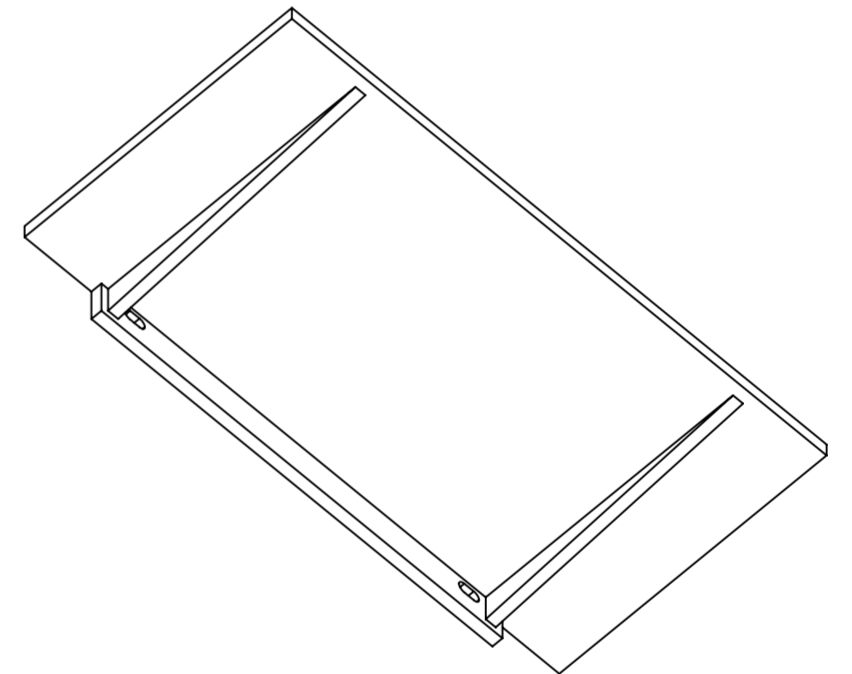

Top View

Back View

Side View

<b>LUSO</b> S T O N E	Product Name	Towel Shelf 800
	Material	Stone Resin
	Size, mm	800 x 400 x 70

All dimensions provided in millimeters.