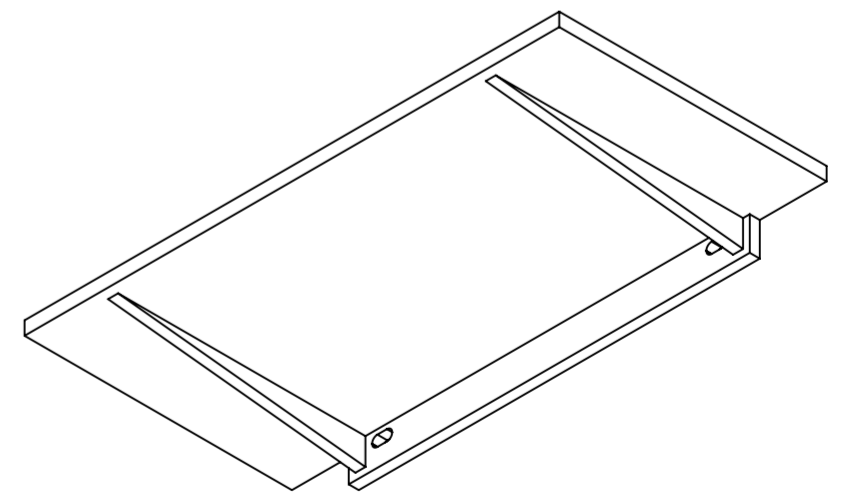

Top View

Back View

Side View

<b>LUSO</b> S T O N E	Product Name	Towel Shelf 800
	Material	Stone Resin
	Size, mm	800 x 400 x 70

All dimensions provided in millimeters.