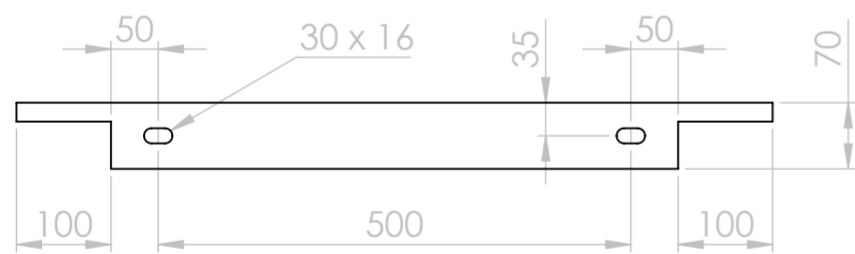

Top View

Back View

Side View

<b>LUSO</b> S T O N E	Product Name	Towel Shelf 800
	Material	Stone Resin
	Size, mm	800 x 400 x 70

All dimensions provided in millimeters.