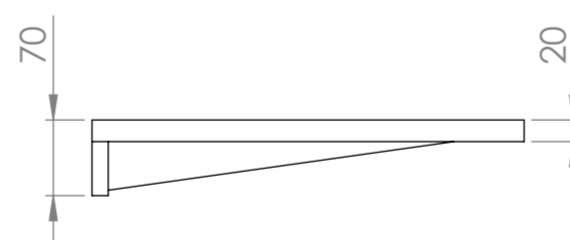

Top View

Back View

Side View

LUSO S T O N E	Product Name	Towel Shelf 660
	Material	Stone Resin
	Size, mm	660 x 400 x 70

All dimensions provided in millimeters.