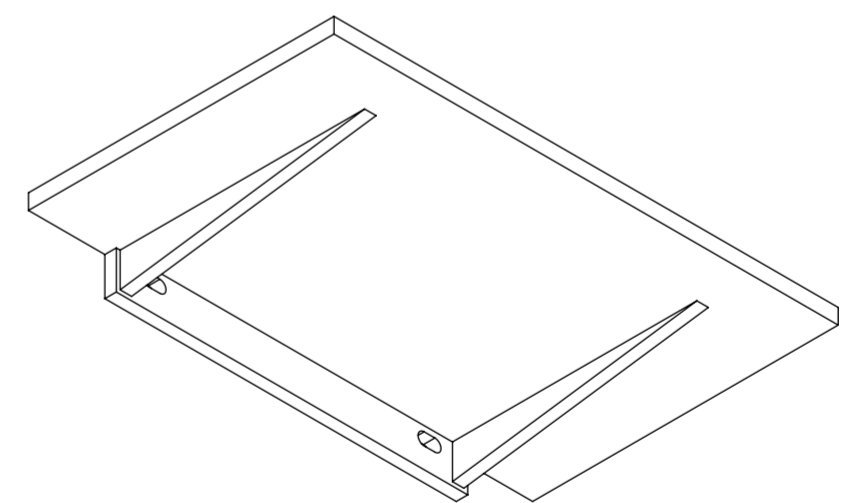

Top View

Back View

Side View

LUSO S T O N E	Product Name	Towel Shelf 660
	Material	Stone Resin
	Size, mm	660 x 400 x 70

All dimensions provided in millimeters.