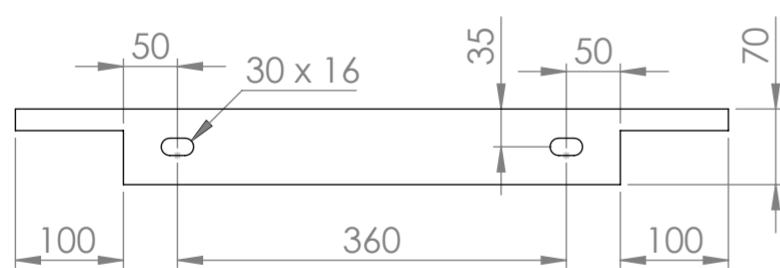

Top View

Back View

Side View

LUSO S T O N E	Product Name	Towel Shelf 660
	Material	Stone Resin
	Size, mm	660 x 400 x 70

All dimensions provided in millimeters.