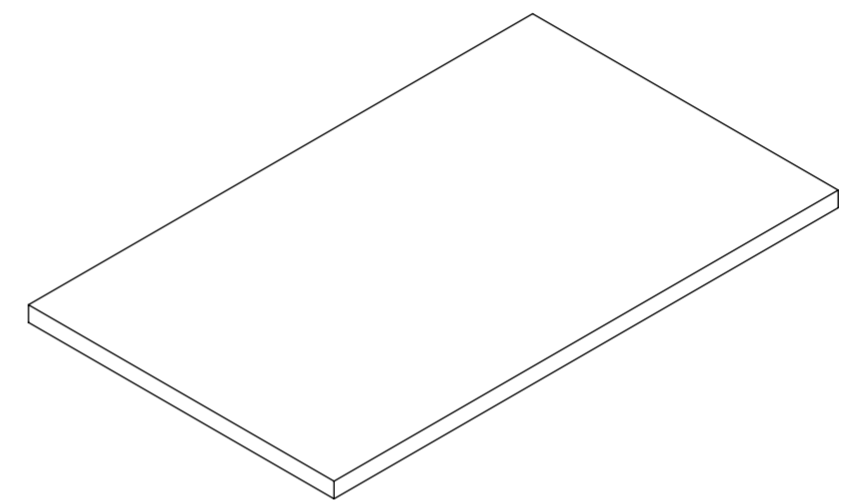

Top View

Back View

Side View

LUSO S T O N E	Product Name	Towel Shelf 660
	Material	Stone Resin
	Size, mm	660 x 400 x 70

All dimensions provided in millimeters.