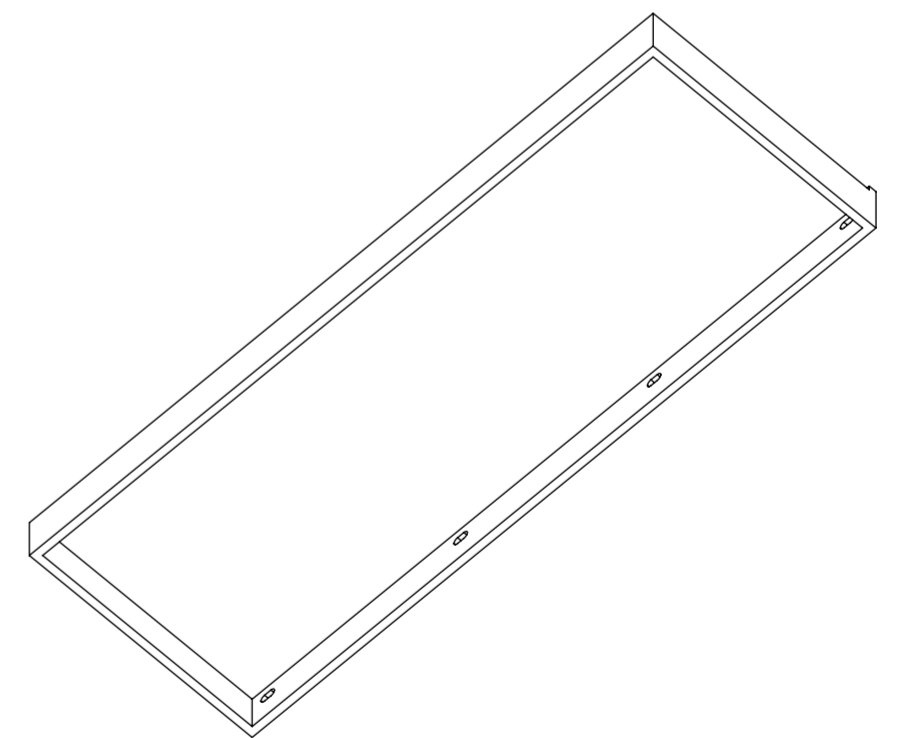

Top View

Front View

Side View

Back View

LUSO S T O N E	Product Name	Counter Top 1400
	Material	Stone Resin
	Size, mm	1400 x 500 x 100

All dimensions provided in millimeters.
 All countertops are supplied with no tap hole(s). If you require a tap hole,
 you will need to use a standard 38mm hole-saw drill attachment.