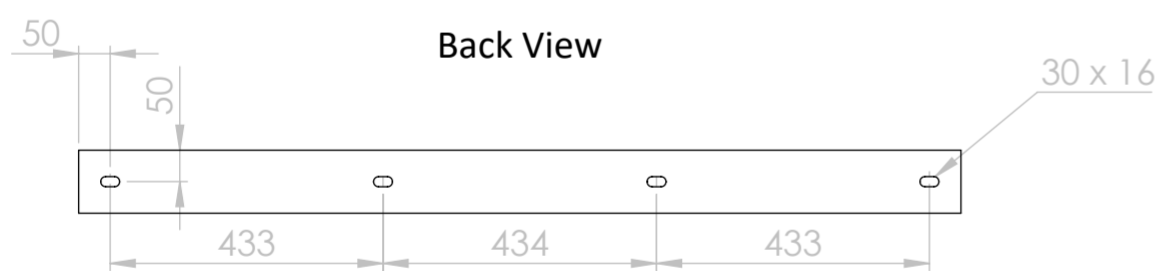

Top View

Front View

Side View

Back View

LUSO S T O N E	Product Name	Counter Top 1400
	Material	Stone Resin
	Size, mm	1400 x 500 x 100

All dimensions provided in millimeters.
 All countertops are supplied with no tap hole(s). If you require a tap hole,
 you will need to use a standard 38mm hole-saw drill attachment.