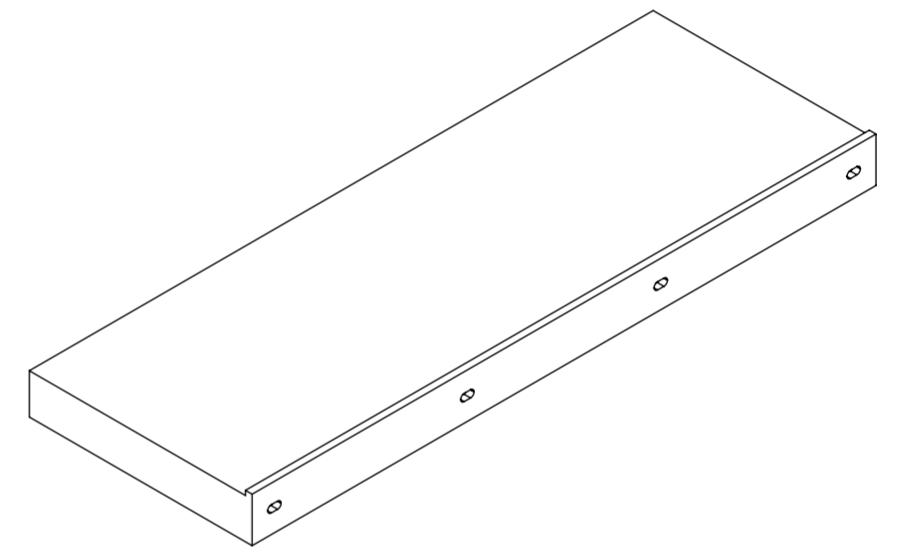

Top View

Front View

Side View

Back View

LUSO S T O N E	Product Name	Counter Top 1400
	Material	Stone Resin
	Size, mm	1400 x 500 x 100

All dimensions provided in millimeters.
 All countertops are supplied with no tap hole(s). If you require a tap hole,
 you will need to use a standard 38mm hole-saw drill attachment.