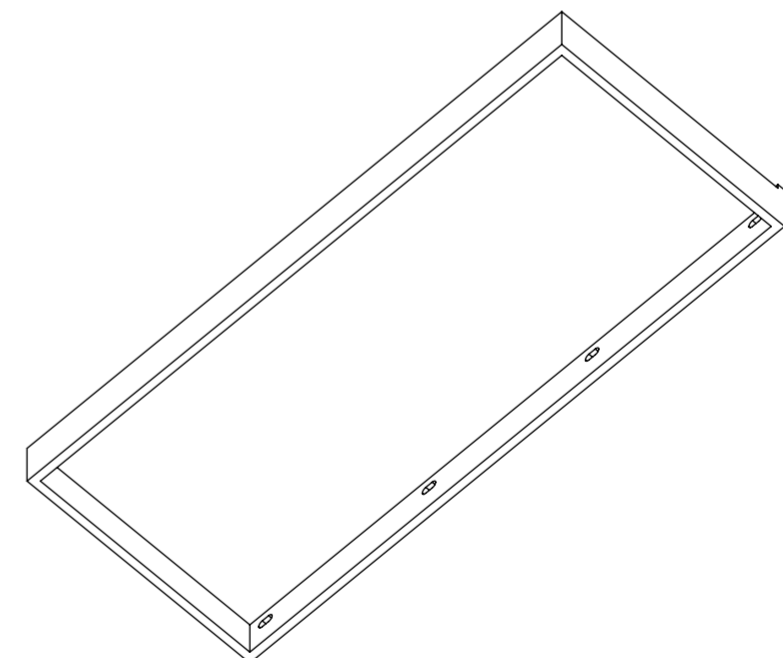

Top View

Front View

Side View

Back View

LUSO
S T O N E

Product Name	Counter Top 1200
Material	Stone Resin
Size, mm	1200 x 500 x 100

All dimensions provided in millimeters.
All countertops are supplied with no tap hole(s). If you require a tap hole, you will need to use a standard 38mm hole-saw drill attachment.