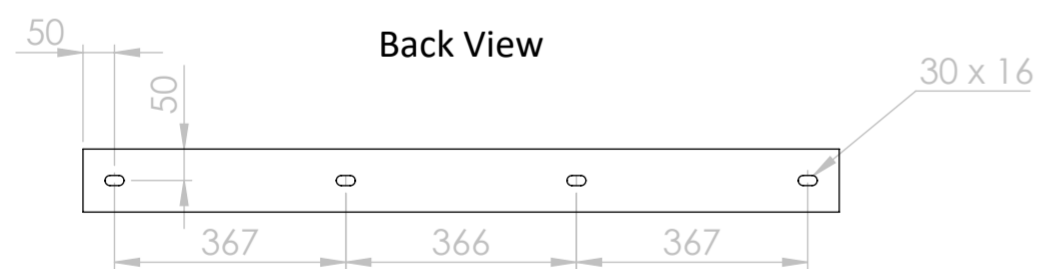

Top View

Front View

Side View

Back View

LUSO
S T O N E

Product Name	Counter Top 1200
Material	Stone Resin
Size, mm	1200 x 500 x 100

All dimensions provided in millimeters.
All countertops are supplied with no tap hole(s). If you require a tap hole, you will need to use a standard 38mm hole-saw drill attachment.