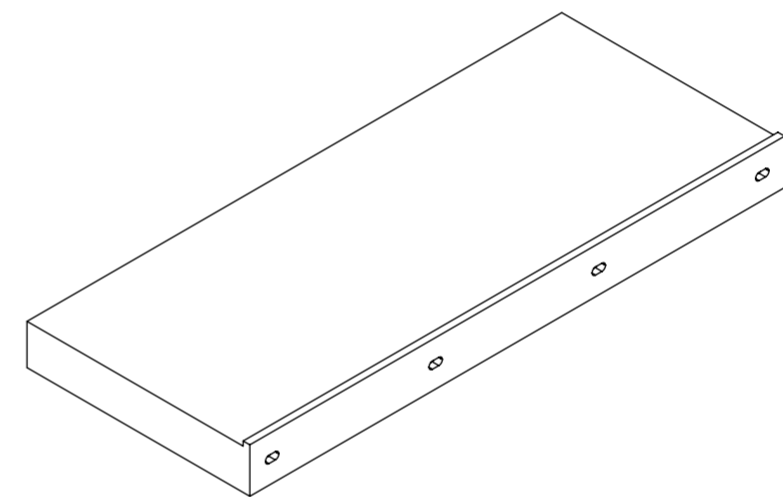

Top View

Front View

Side View

Back View

LUSO
S T O N E

Product Name	Counter Top 1200
Material	Stone Resin
Size, mm	1200 x 500 x 100

All dimensions provided in millimeters.
All countertops are supplied with no tap hole(s). If you require a tap hole, you will need to use a standard 38mm hole-saw drill attachment.