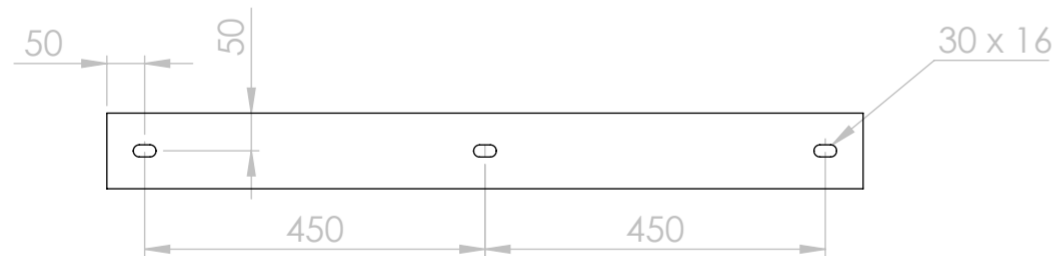

Top View

Front View

Side View

Back View

LUSO
S T O N E

Product Name	Counter Top 1000
Material	Stone Resin
Size, mm	1000 x 500 x 100

*All dimensions provided in millimeters.
All countertops are supplied with no tap hole(s). If you require a tap hole,
you will need to use a standard 38mm hole-saw drill attachment.*