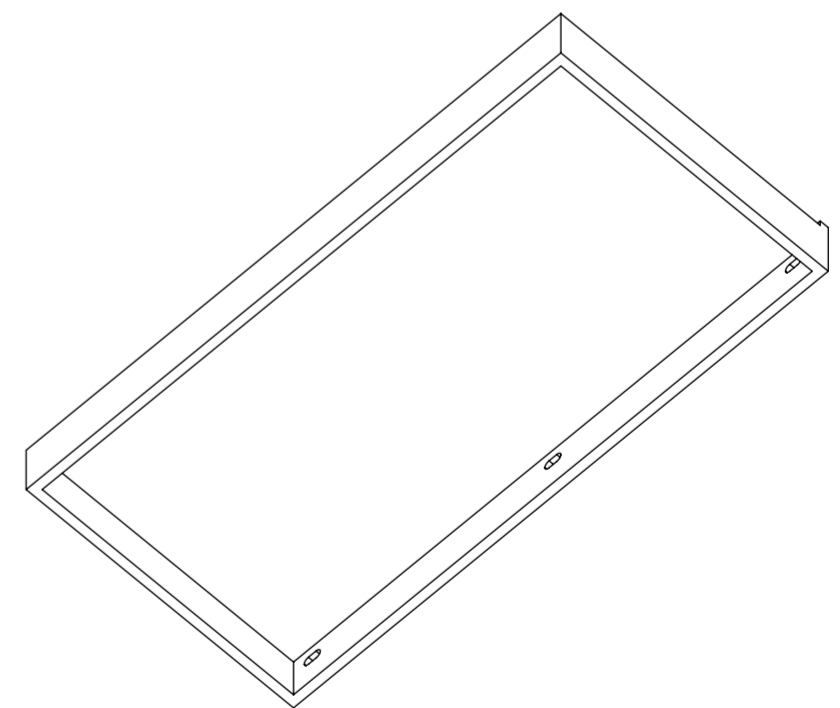

Top View

Front View

Side View

Back View

LUSO
S T O N E

Product Name	Counter Top 1000
Material	Stone Resin
Size, mm	1000 x 500 x 100

*All dimensions provided in millimeters.
All countertops are supplied with no tap hole(s). If you require a tap hole,
you will need to use a standard 38mm hole-saw drill attachment.*