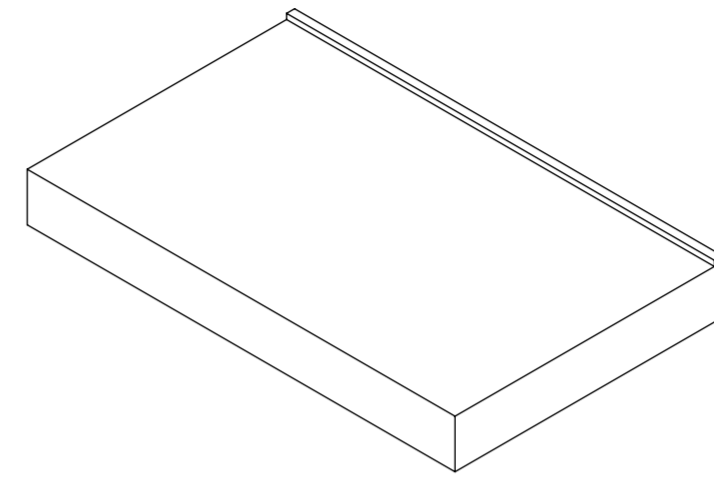

Top View

Front View

Side View

Back View

LUSSO
S T O N E

Product Name	Counter Top 800
Material	Stone Resin
Size, mm	800 x 500 x 100

*All dimensions provided in millimeters.
All countertops are supplied with no tap hole(s). If you require a tap hole,
you will need to use a standard 38mm hole-saw drill attachment.*