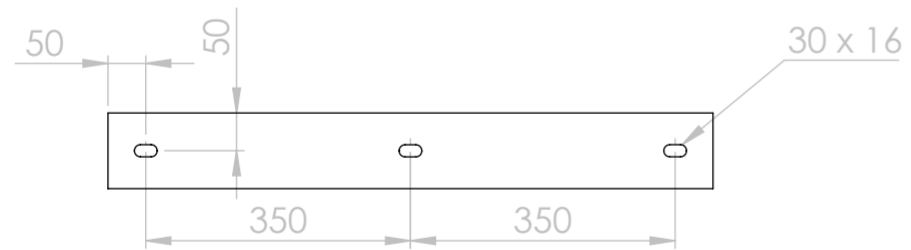

Top View

Front View

Side View

Back View

LUSSO
S T O N E

Product Name	Counter Top 800
Material	Stone Resin
Size, mm	800 x 500 x 100

*All dimensions provided in millimeters.
All countertops are supplied with no tap hole(s). If you require a tap hole,
you will need to use a standard 38mm hole-saw drill attachment.*