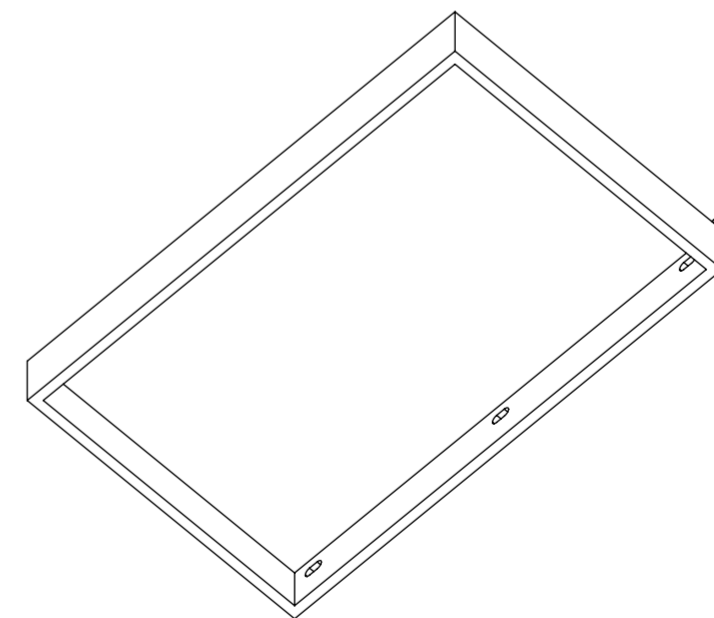

Top View

Front View

Side View

Back View

LUSSO
S T O N E

Product Name	Counter Top 800
Material	Stone Resin
Size, mm	800 x 500 x 100

*All dimensions provided in millimeters.
All countertops are supplied with no tap hole(s). If you require a tap hole,
you will need to use a standard 38mm hole-saw drill attachment.*