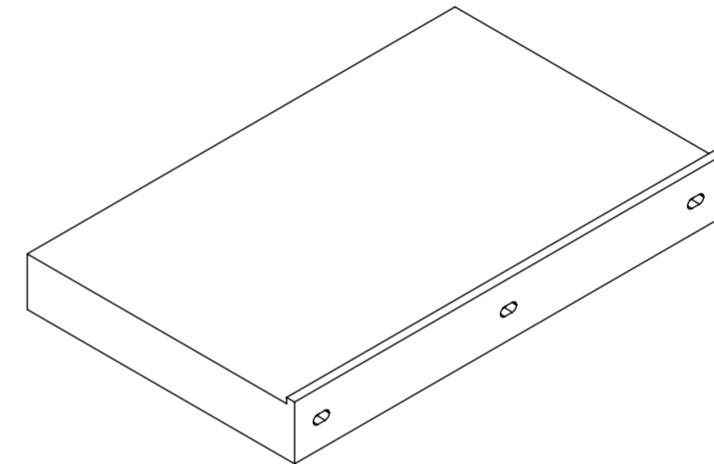

Top View

Front View

Side View

Back View

LUSSO
S T O N E

Product Name	Counter Top 800
Material	Stone Resin
Size, mm	800 x 500 x 100

*All dimensions provided in millimeters.
All countertops are supplied with no tap hole(s). If you require a tap hole,
you will need to use a standard 38mm hole-saw drill attachment.*