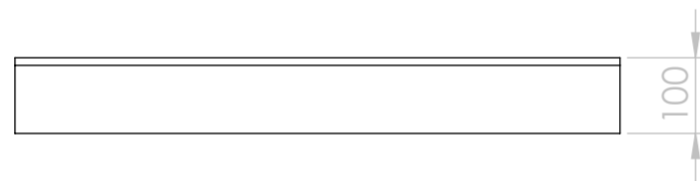

Top View

Front View

Side View

Back View

LUSSO
S T O N E

Product Name	Counter Top 800
Material	Stone Resin
Size, mm	800 x 500 x 100

*All dimensions provided in millimeters.
All countertops are supplied with no tap hole(s). If you require a tap hole,
you will need to use a standard 38mm hole-saw drill attachment.*