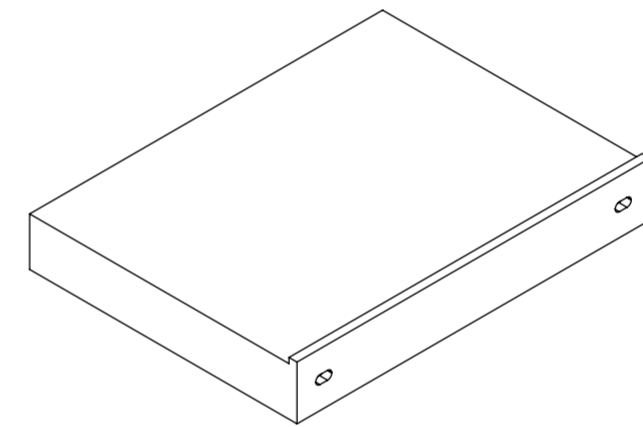

Top View

Front View

Side View

Back View

**LUSO**  
S T O N E

Product Name	Counter Top 660
Material	Stone Resin
Size, mm	660 x 500 x 100

*All dimensions provided in millimeters.  
All countertops are supplied with no tap hole(s). If you require a tap hole,  
you will need to use a standard 38mm hole-saw drill attachment.*