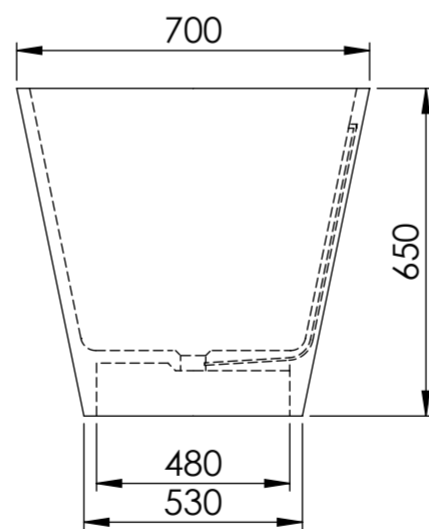

Top View

Front View - Section View

Side View - Section View

LUSO S T O N E	Product Name	Oval 1580
	Material	Stone Resin
	Size, mm	1580 x 700 x 650

All dimensions provided in mm.