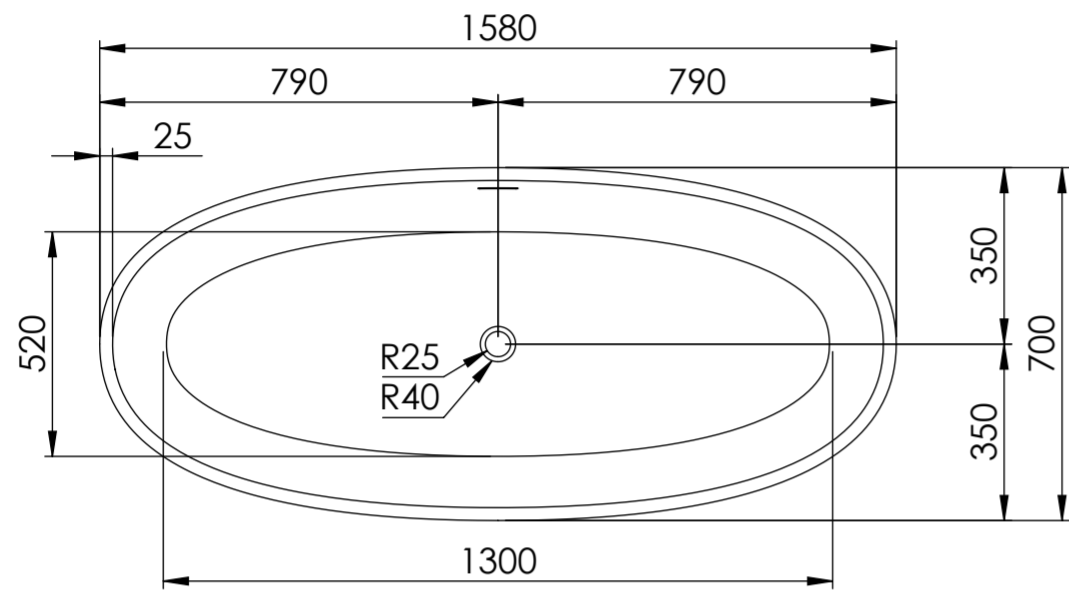

Top View

Front View - Section View

Side View - Section View

LUSO S T O N E	Product Name	Oval 1580
	Material	Stone Resin
	Size, mm	1580 x 700 x 650

All dimensions provided in mm.