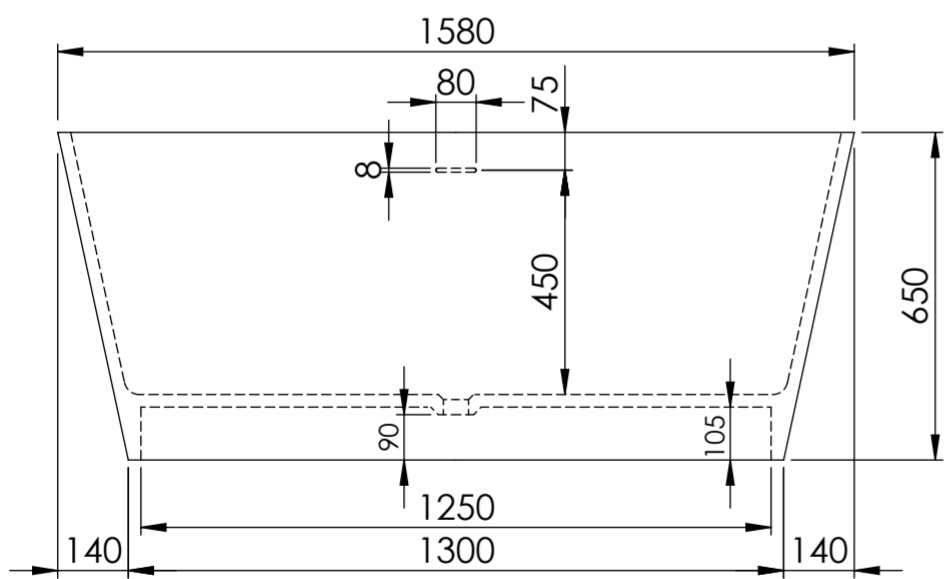

Top View

Front View - Section View

Side View - Section View

LUSO S T O N E	Product Name	Oval 1580
	Material	Stone Resin
	Size, mm	1580 x 700 x 650

All dimensions provided in mm.