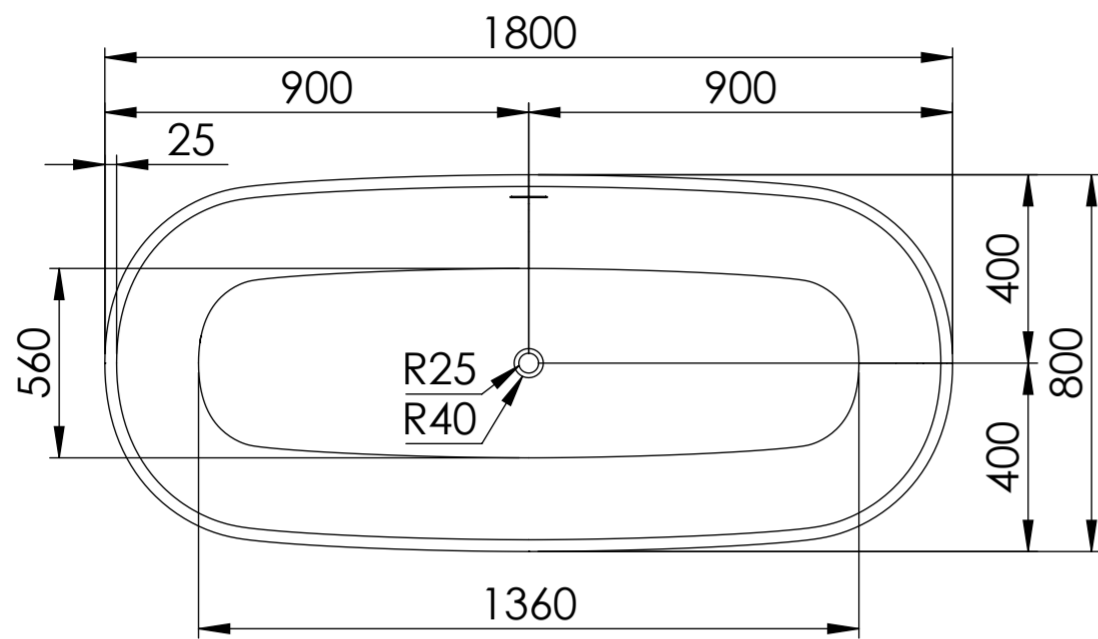

Top View

Side View - Section View

Side View - Section View

<b>LUSSO</b> S T O N E	Product Name	Moritz
	Material	Stone Resin
	Size, mm	1800 x 800 x 580

All dimensions provided in millimeters.