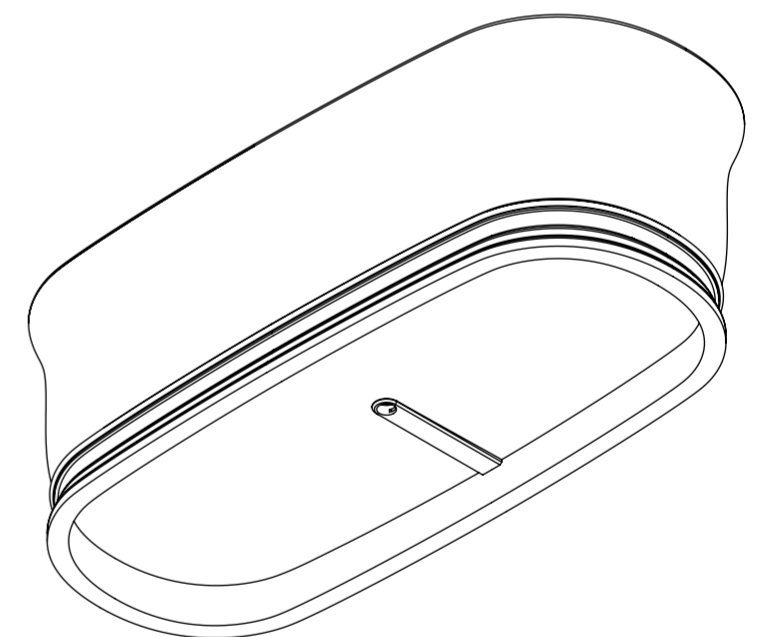

Top View

Side View - Section View

Side View - Section View

<b>LUSSO</b> S T O N E	Product Name	Moritz
	Material	Stone Resin
	Size, mm	1800 x 800 x 580

All dimensions provided in millimeters.