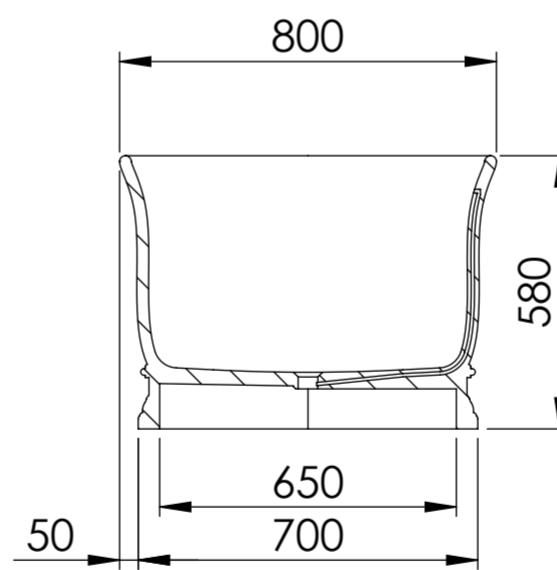

Top View

Side View - Section View

Side View - Section View

<b>LUSSO</b> S T O N E	Product Name	Moritz
	Material	Stone Resin
	Size, mm	1800 x 800 x 580

All dimensions provided in millimeters.