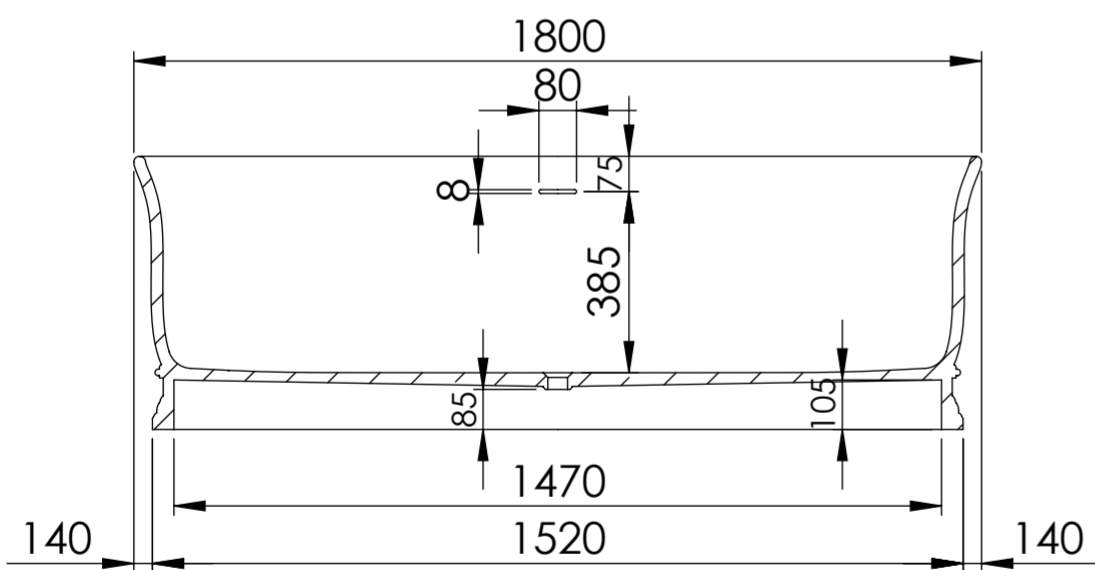

Top View

Side View - Section View

Side View - Section View

<b>LUSSO</b> S T O N E	Product Name	Moritz
	Material	Stone Resin
	Size, mm	1800 x 800 x 580

All dimensions provided in millimeters.