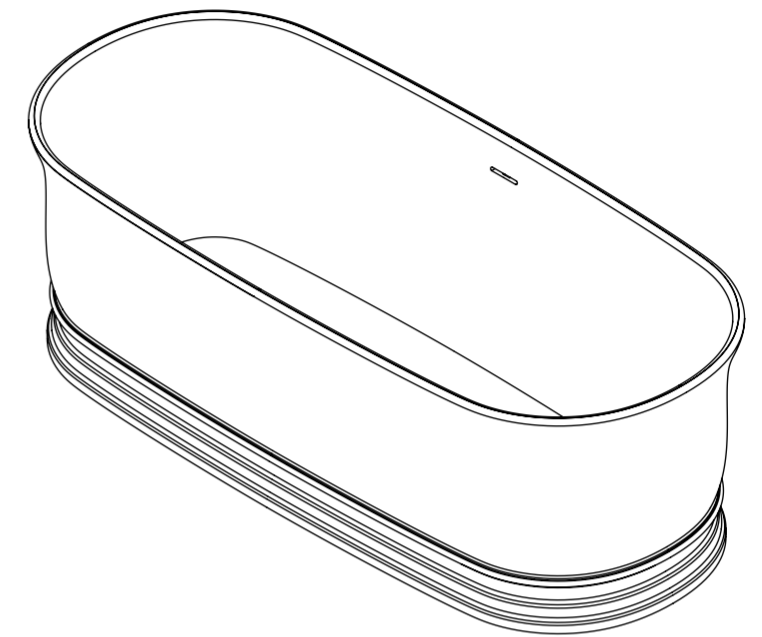

Top View

Side View - Section View

Side View - Section View

<b>LUSSO</b> S T O N E	Product Name	Moritz
	Material	Stone Resin
	Size, mm	1800 x 800 x 580

All dimensions provided in millimeters.