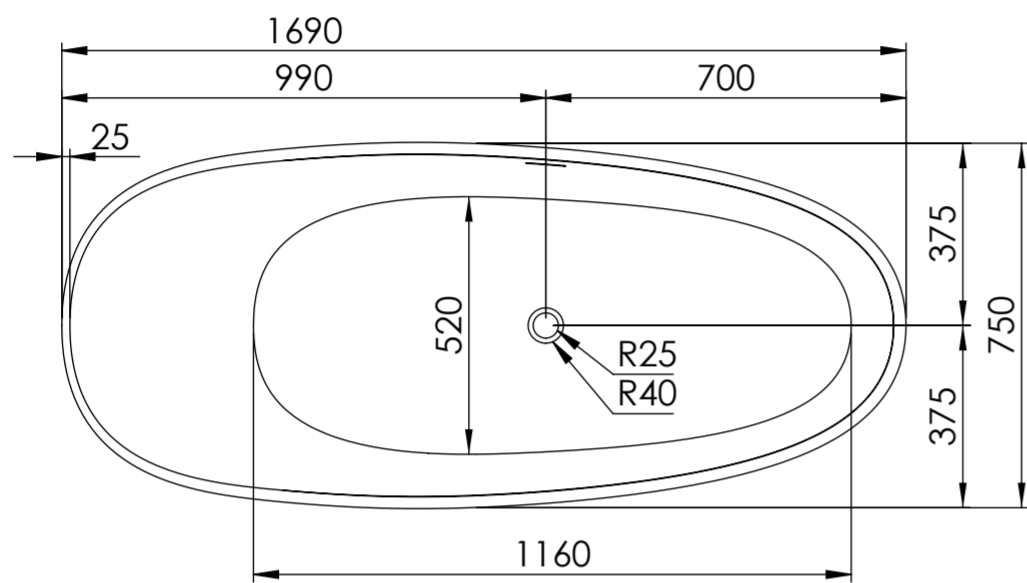

Top View

Front View - Section View

Side View - Section View

LUSSO S T O N E	Product Name	Napoli 1690
	Material	Stone Resin
	Size, mm	1690 x 750 x 880

All dimensions provided in mm.