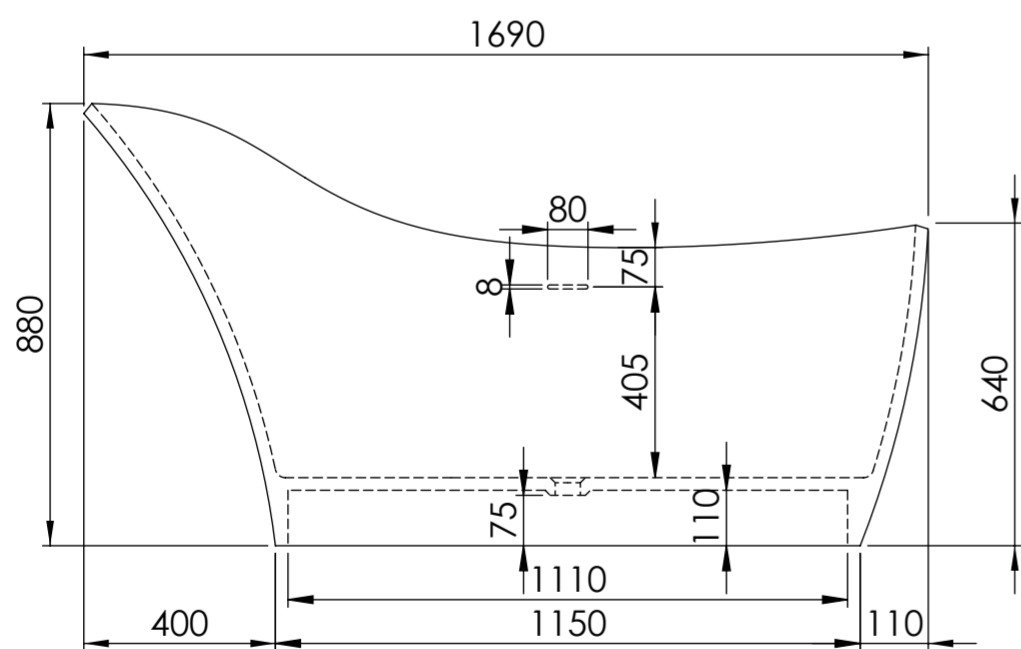

Top View

Front View - Section View

Side View - Section View

LUSSO S T O N E	Product Name	Napoli 1690
	Material	Stone Resin
	Size, mm	1690 x 750 x 880

All dimensions provided in mm.