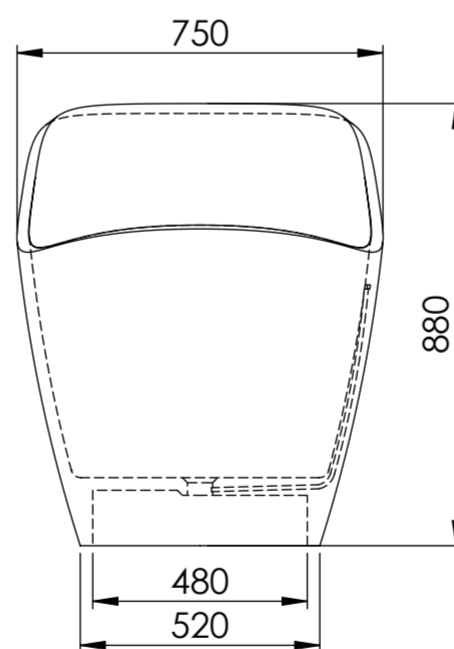

Top View

Front View - Section View

Side View - Section View

LUSSO S T O N E	Product Name	Napoli 1690
	Material	Stone Resin
	Size, mm	1690 x 750 x 880

All dimensions provided in mm.