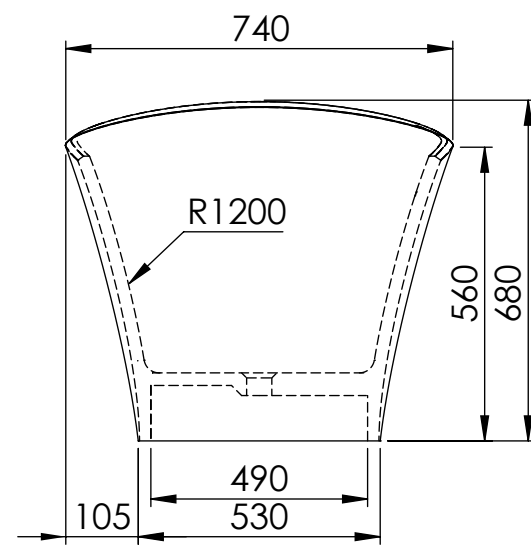

Top View

Front View - Section View

Side View - Section View

LUSSO S T O N E	Product Name	Amalfi 1750
	Material	Stone Resin
	Size, mm	1750 x 740 x 680

All dimensions provided in millimeters.