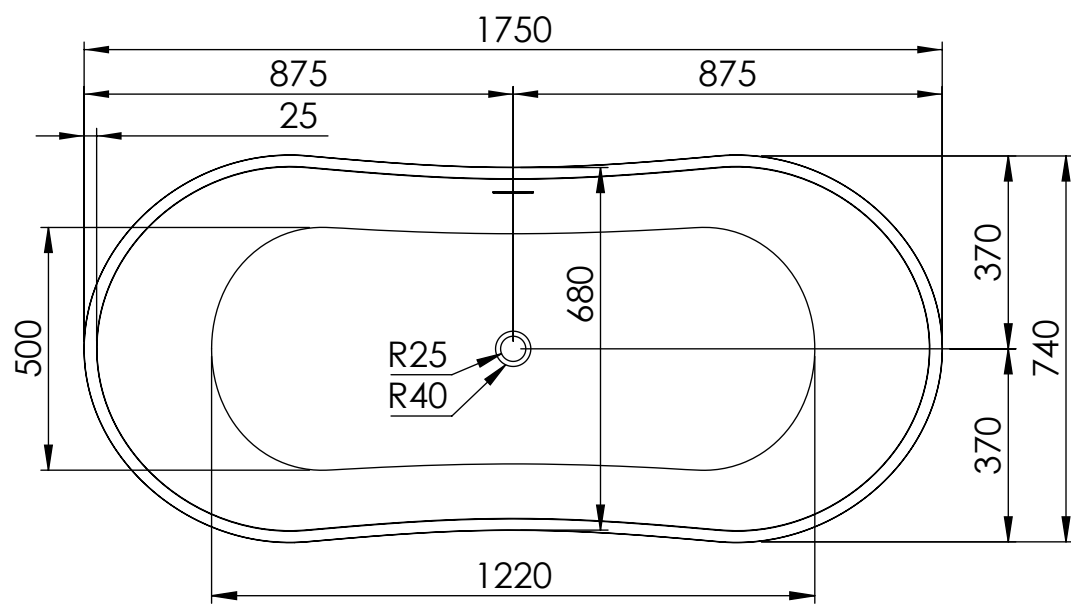

Top View

Front View - Section View

Side View - Section View

LUSSO S T O N E	Product Name	Amalfi 1750
	Material	Stone Resin
	Size, mm	1750 x 740 x 680

All dimensions provided in millimeters.