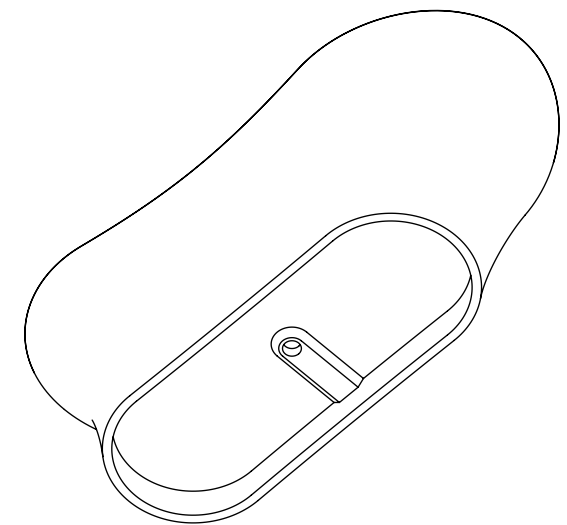

Top View

Front View - Section View

Side View - Section View

LUSSO S T O N E	Product Name	Amalfi 1750
	Material	Stone Resin
	Size, mm	1750 x 740 x 680

All dimensions provided in millimeters.