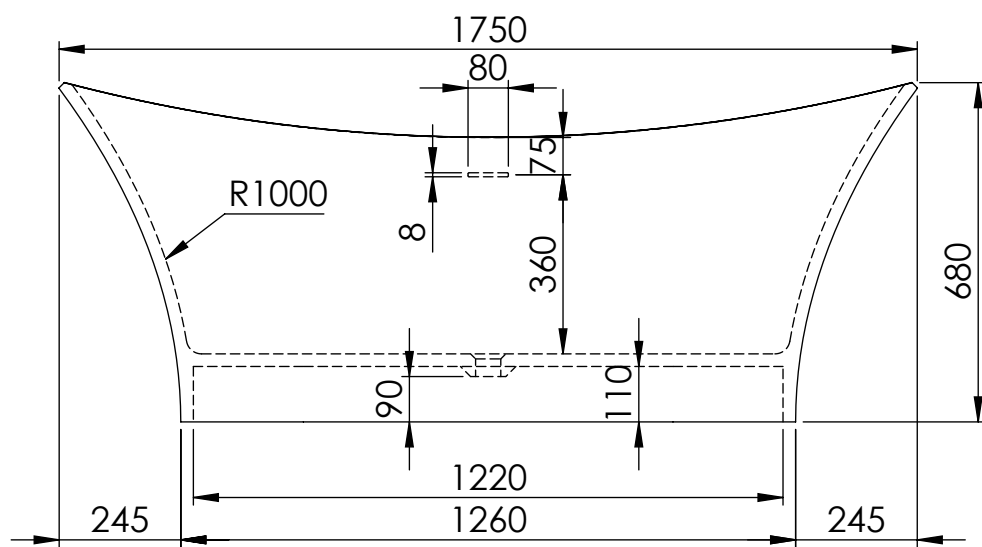

Top View

Front View - Section View

Side View - Section View

LUSSO S T O N E	Product Name	Amalfi 1750
	Material	Stone Resin
	Size, mm	1750 x 740 x 680

All dimensions provided in millimeters.