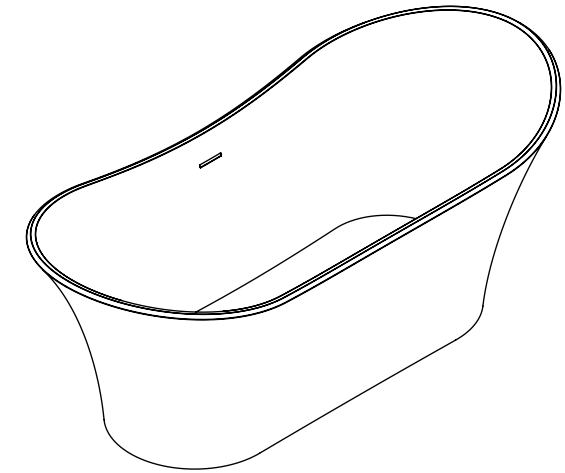

Top View

Front View - Section View

Side View - Section View

LUSSO S T O N E	Product Name	Amalfi 1750
	Material	Stone Resin
	Size, mm	1750 x 740 x 680

All dimensions provided in millimeters.