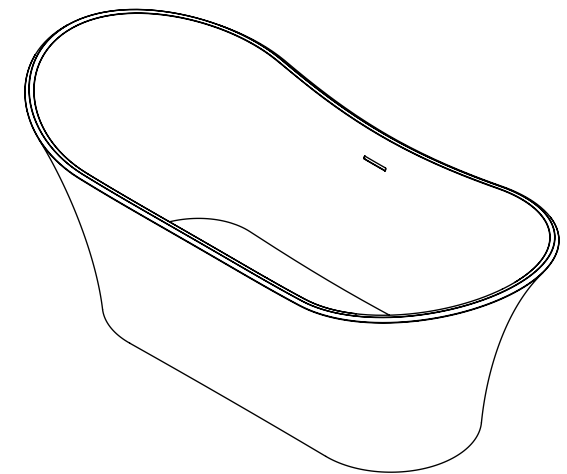

Top View

Front View - Section View

Side View - Section View

LUSSO S T O N E	Product Name	Amalfi 1750
	Material	Stone Resin
	Size, mm	1750 x 740 x 680

All dimensions provided in millimeters.