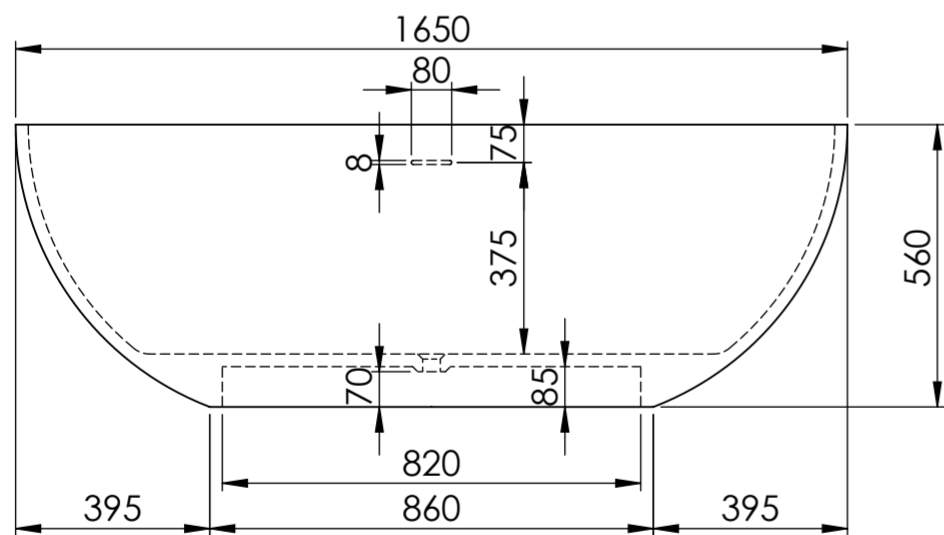

Front View - Section View

Side View - Section View

LUSSO S T O N E	Product Name	Picasso 1650
	Material	Stone Resin
	Size, mm	1650 x 800 x 560

All dimensions provided in millimeters.