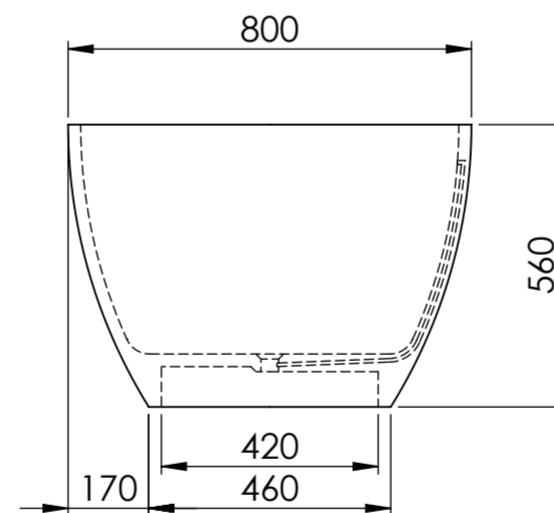

Front View - Section View

Side View - Section View

LUSSO S T O N E	Product Name	Picasso 1650
	Material	Stone Resin
	Size, mm	1650 x 800 x 560

All dimensions provided in millimeters.