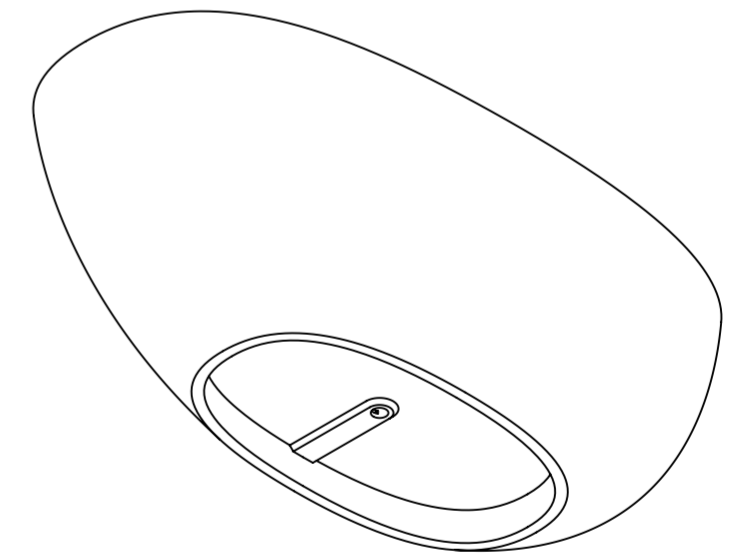

Front View - Section View

Side View - Section View

LUSSO S T O N E	Product Name	Picasso 1650
	Material	Stone Resin
	Size, mm	1650 x 800 x 560

All dimensions provided in millimeters.