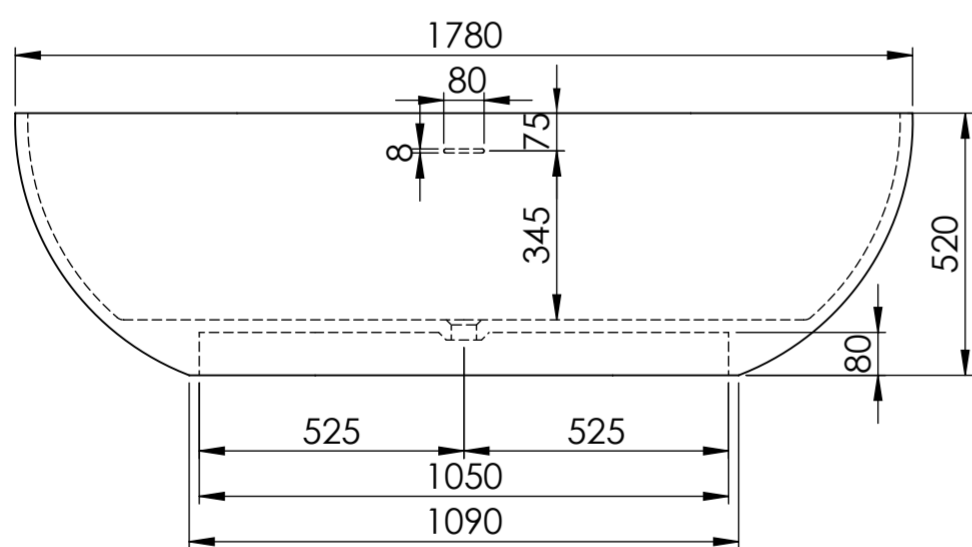

Top View

Front View - Section View

Side View - Section View

LUSSO S T O N E	Product Name	Picasso 1780
	Material	Stone Resin
	Size, mm	1780 x 880 x 520

All dimensions provided in millimeters.