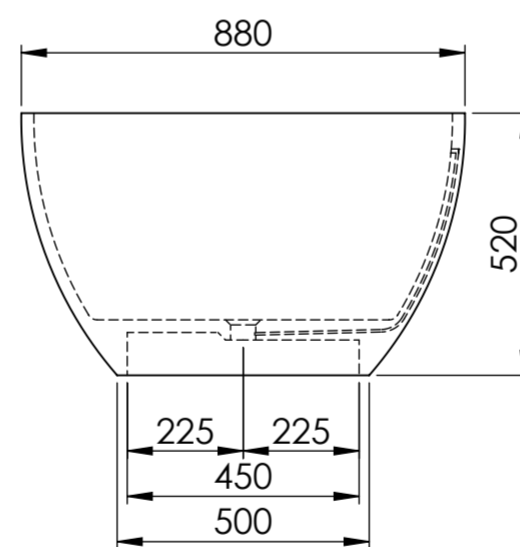

Top View

Front View - Section View

Side View - Section View

LUSSO S T O N E	Product Name	Picasso 1780
	Material	Stone Resin
	Size, mm	1780 x 880 x 520

All dimensions provided in millimeters.