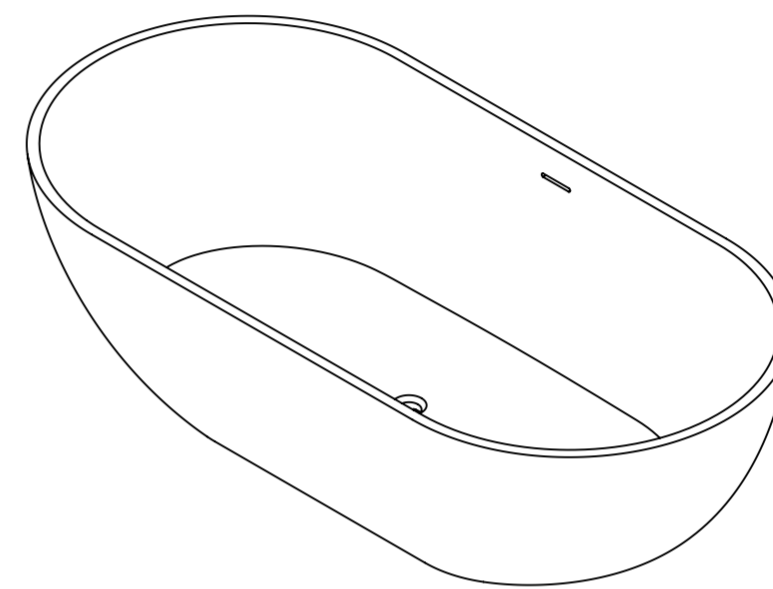

Top View

Front View - Section View

Side View - Section View

LUSSO S T O N E	Product Name	Picasso 1780
	Material	Stone Resin
	Size, mm	1780 x 880 x 520

All dimensions provided in millimeters.