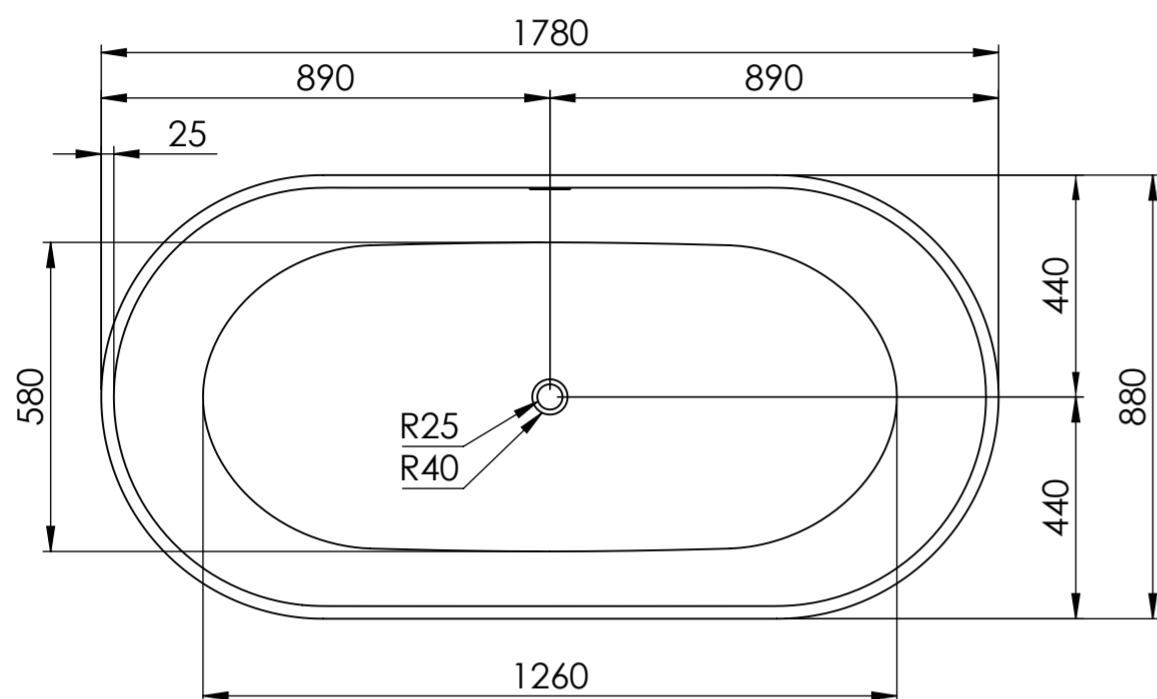

Top View

Front View - Section View

Side View - Section View

LUSSO S T O N E	Product Name	Picasso 1780
	Material	Stone Resin
	Size, mm	1780 x 880 x 520

All dimensions provided in millimeters.