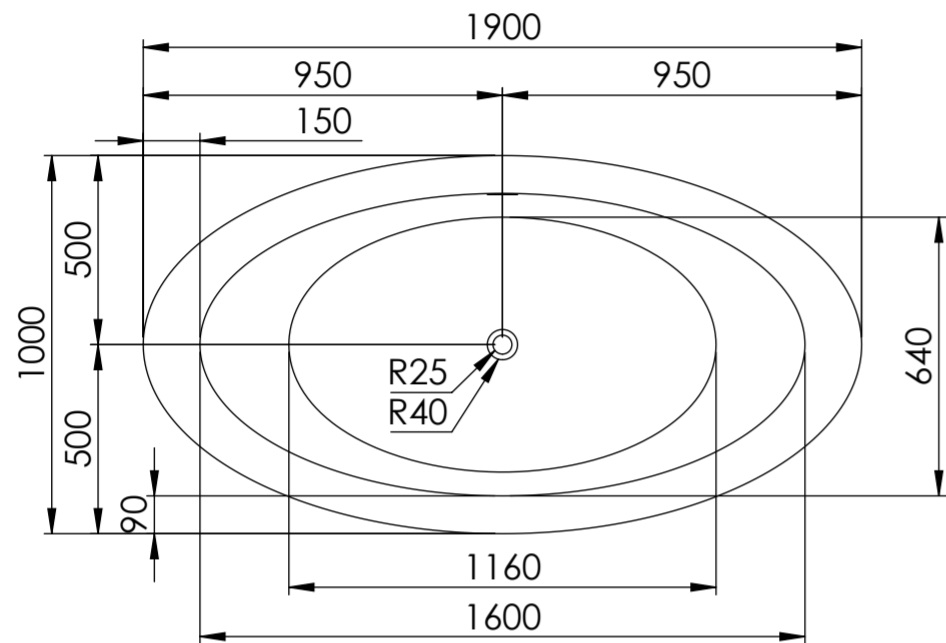

Top View

Side View - Section View

Front View - Section View

LUSSO S T O N E	Product Name	Oceanus 1900
	Material	Stone Resin
	Size, mm	1900 x 1000 x 600

All dimensions provided in millimeters.