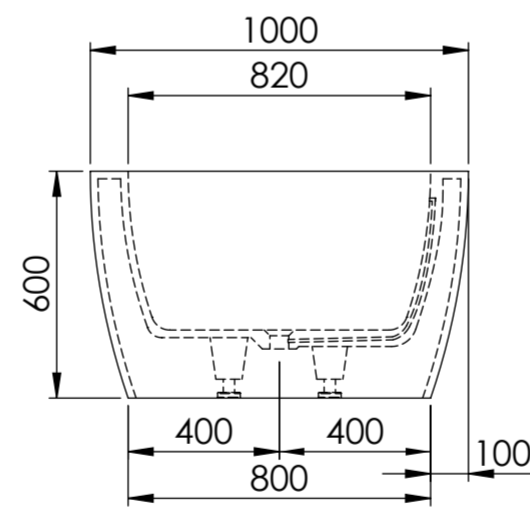

Top View

Side View - Section View

Front View - Section View

LUSSO S T O N E	Product Name	Oceanus 1900
	Material	Stone Resin
	Size, mm	1900 x 1000 x 600

All dimensions provided in millimeters.