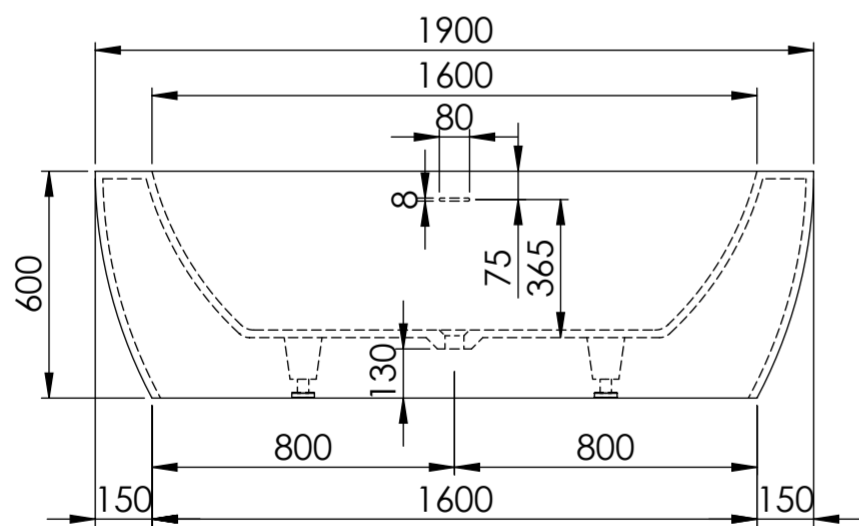

Top View

Side View - Section View

Front View - Section View

LUSSO S T O N E	Product Name	Oceanus 1900
	Material	Stone Resin
	Size, mm	1900 x 1000 x 600

All dimensions provided in millimeters.