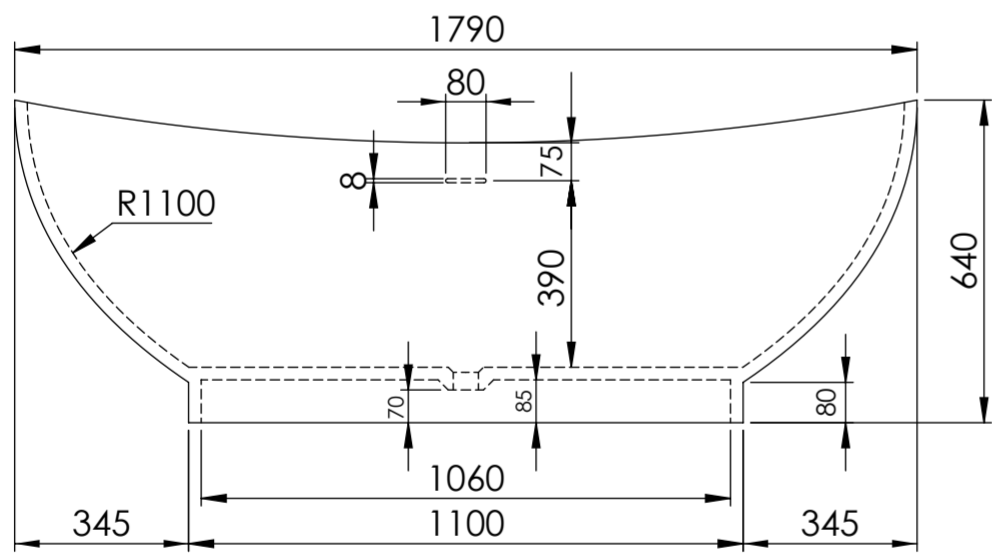

Top View

Front View - Section View

Side View - Section View

LUSSO S T O N E	Product Name	Oasis 1790
	Material	Stone Resin
	Size, mm	1790 x 880 x 640

All dimensions provided in mm.