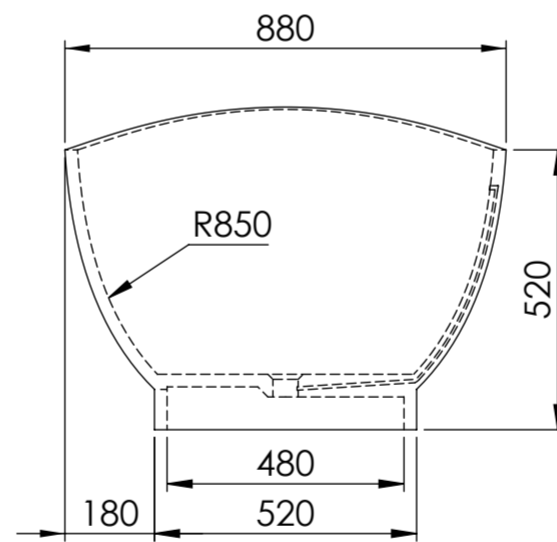

Top View

Front View - Section View

Side View - Section View

LUSSO S T O N E	Product Name	Oasis 1790
	Material	Stone Resin
	Size, mm	1790 x 880 x 640

All dimensions provided in mm.