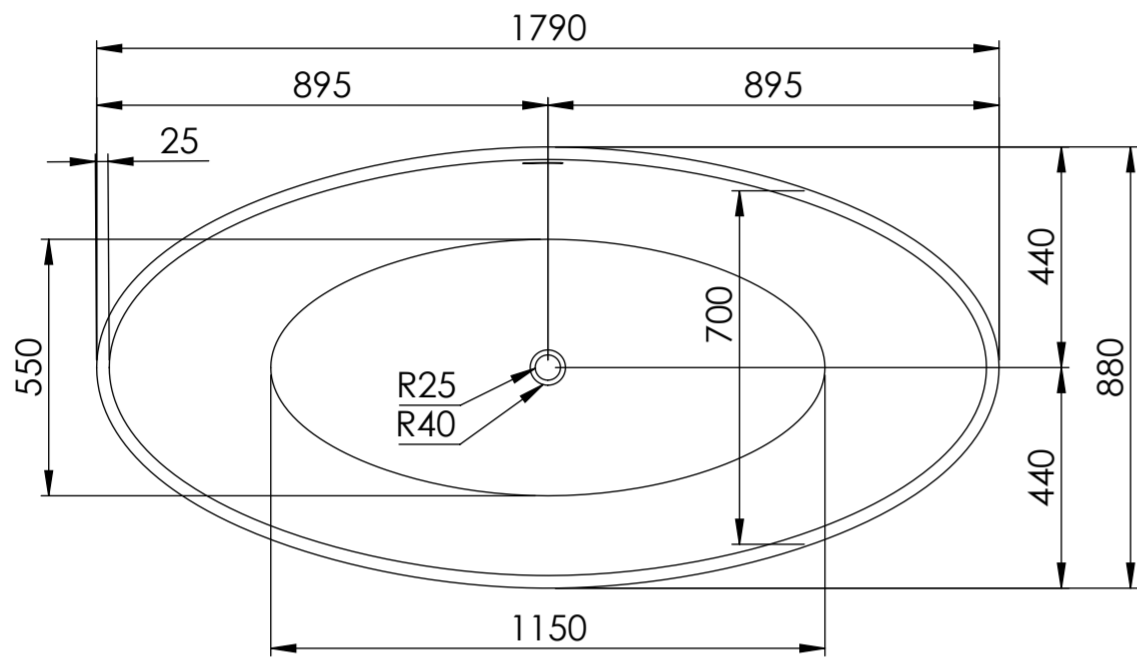

Top View

Front View - Section View

Side View - Section View

LUSSO S T O N E	Product Name	Oasis 1790
	Material	Stone Resin
	Size, mm	1790 x 880 x 640

All dimensions provided in mm.