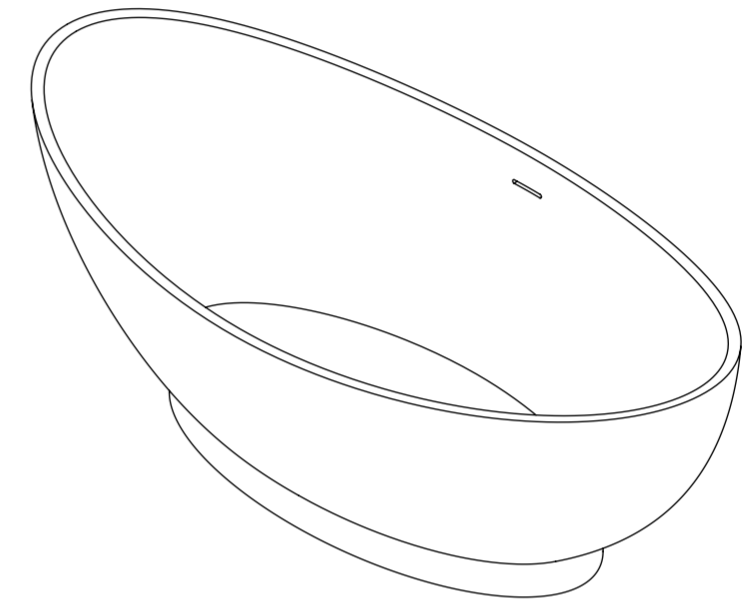

Top View

Front View - Section View

Side View - Section View

LUSSO S T O N E	Product Name	Oasis 1790
	Material	Stone Resin
	Size, mm	1790 x 880 x 640

All dimensions provided in mm.