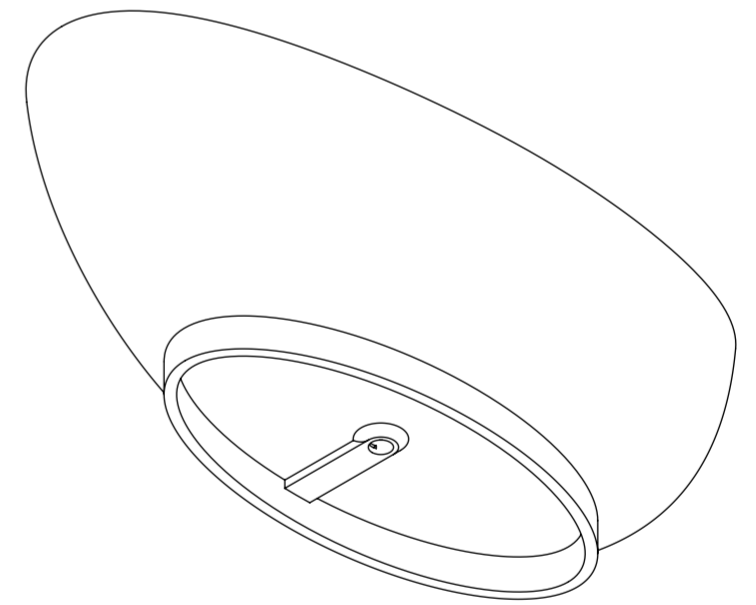

Top View

Front View - Section View

Side View - Section View

LUSSO S T O N E	Product Name	Oasis 1790
	Material	Stone Resin
	Size, mm	1790 x 880 x 640

All dimensions provided in mm.