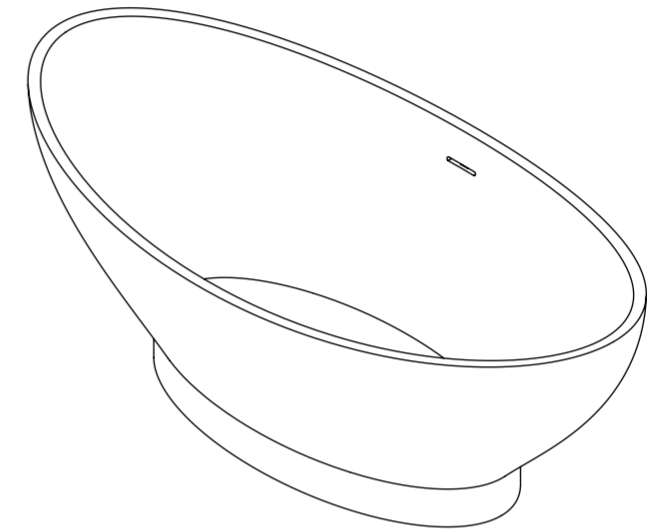

Top View

Front View - Section View

Side View - Section View

LUSSO S T O N E	Product Name	Oasis Mini 1550
	Material	Stone Resin
	Size, mm	1550 x 780 x 580

All dimensions provided in millimeters.