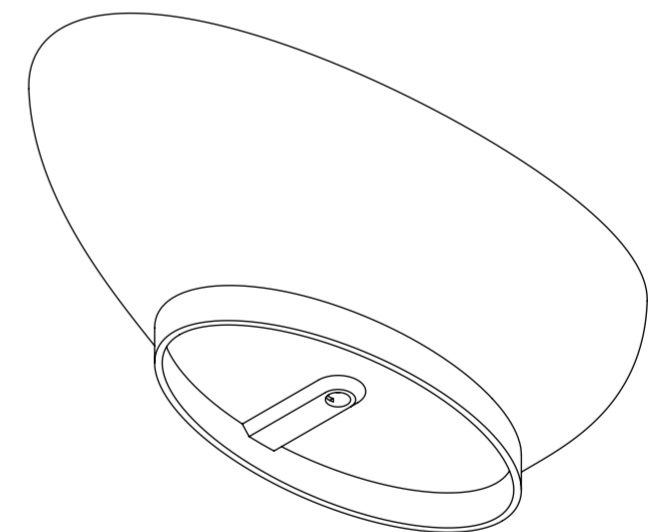

Top View

Front View - Section View

Side View - Section View

LUSSO S T O N E	Product Name	Oasis Mini 1550
	Material	Stone Resin
	Size, mm	1550 x 780 x 580

All dimensions provided in millimeters.