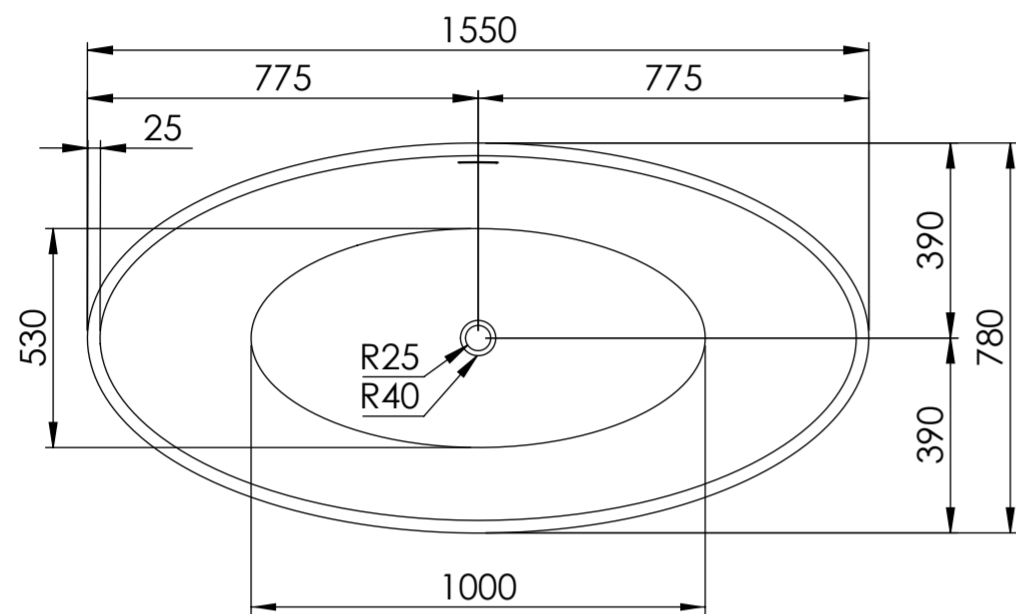

Top View

Front View - Section View

Side View - Section View

LUSSO S T O N E	Product Name	Oasis Mini 1550
	Material	Stone Resin
	Size, mm	1550 x 780 x 580

All dimensions provided in millimeters.