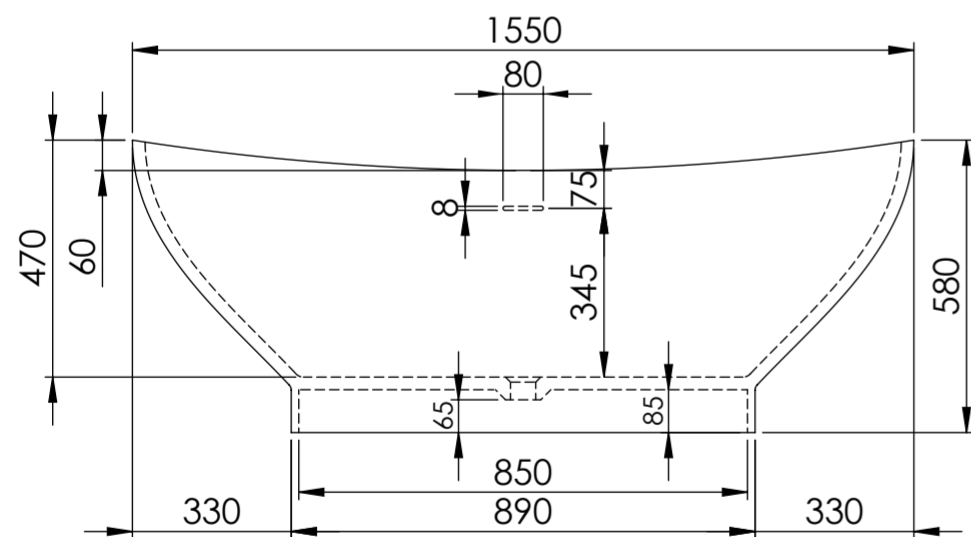

Top View

Front View - Section View

Side View - Section View

LUSSO S T O N E	Product Name	Oasis Mini 1550
	Material	Stone Resin
	Size, mm	1550 x 780 x 580

All dimensions provided in millimeters.