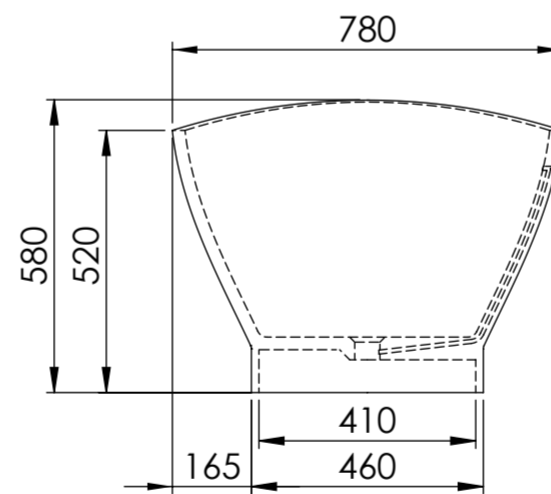

Top View

Front View - Section View

Side View - Section View

LUSSO S T O N E	Product Name	Oasis Mini 1550
	Material	Stone Resin
	Size, mm	1550 x 780 x 580

All dimensions provided in millimeters.