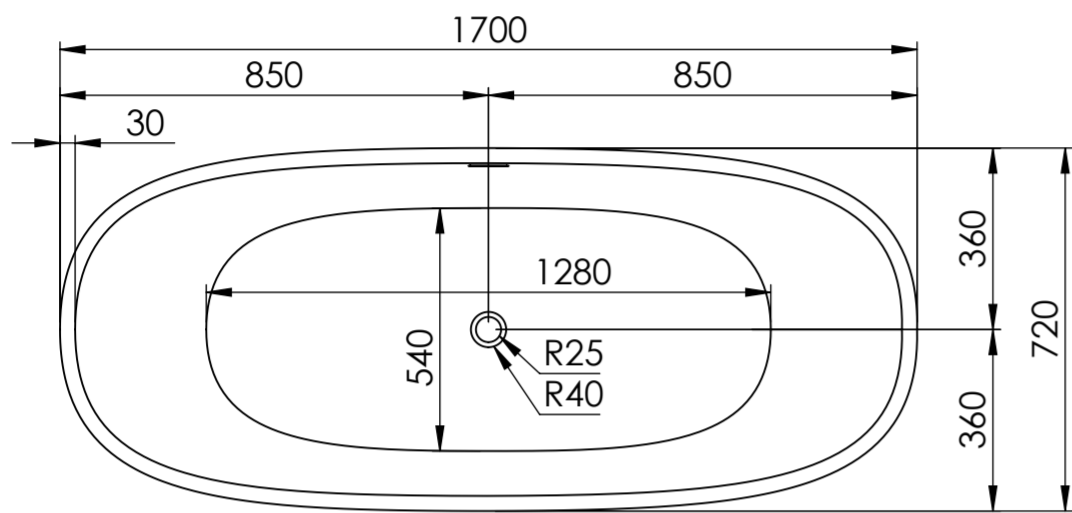

Top View

Front View - Section View

Side View - Section View

LUSSO S T O N E	Product Name	Monaco 1700
	Material	Stone Resin
	Size, mm	1700 x 720 x 560

All dimensions provided in millimeters.