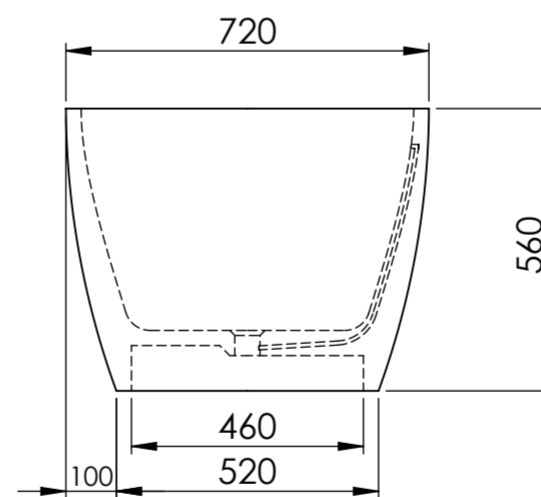

Top View

Front View - Section View

Side View - Section View

LUSSO S T O N E	Product Name	Monaco 1700
	Material	Stone Resin
	Size, mm	1700 x 720 x 560

All dimensions provided in millimeters.