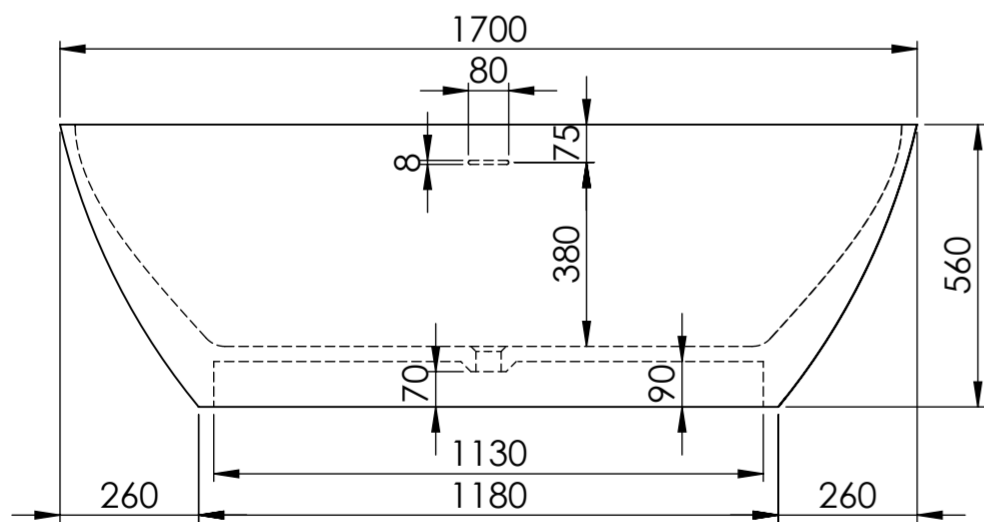

Top View

Front View - Section View

Side View - Section View

LUSSO S T O N E	Product Name	Monaco 1700
	Material	Stone Resin
	Size, mm	1700 x 720 x 560

All dimensions provided in millimeters.