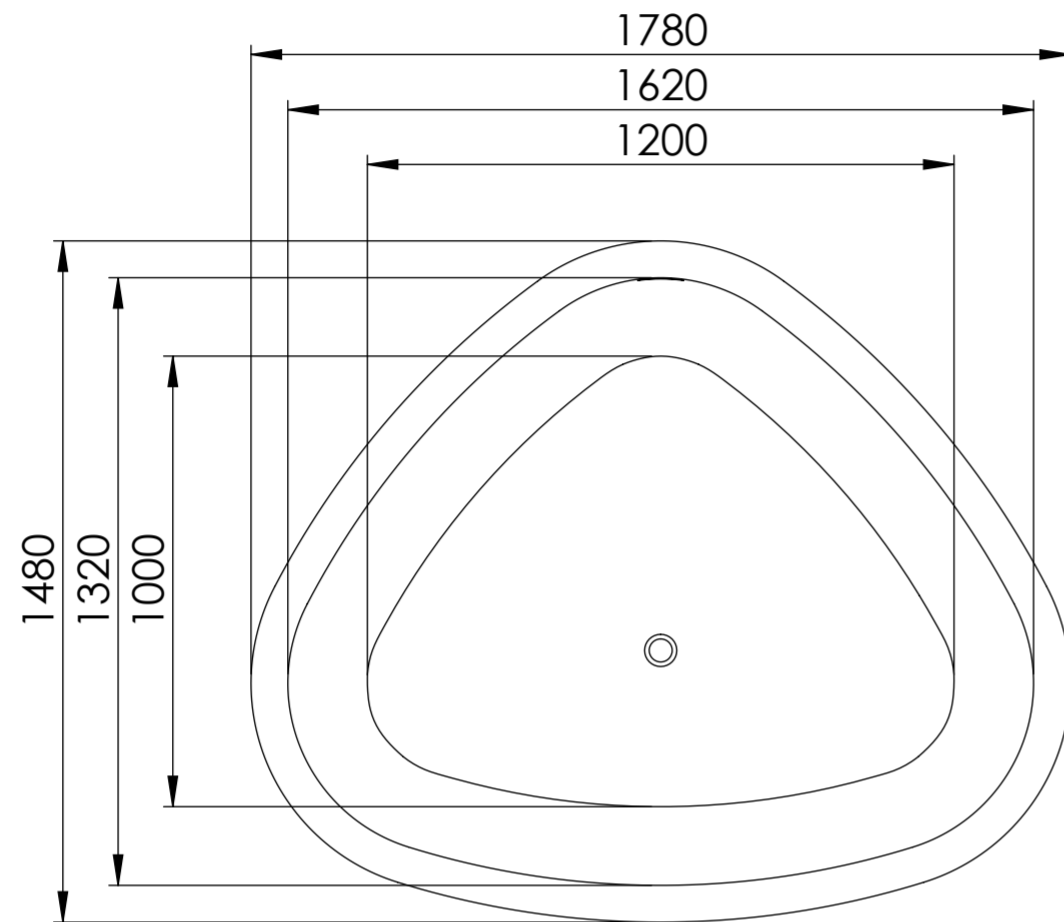

TOP VIEW

FRONT VIEW - SECTION VIEW

LUSSO S T O N E	Product Name	Lissoni 1780
	Material	Stone Resin
	Size, mm	1780 x 1480 x 520

All dimensions provided in millimeters.