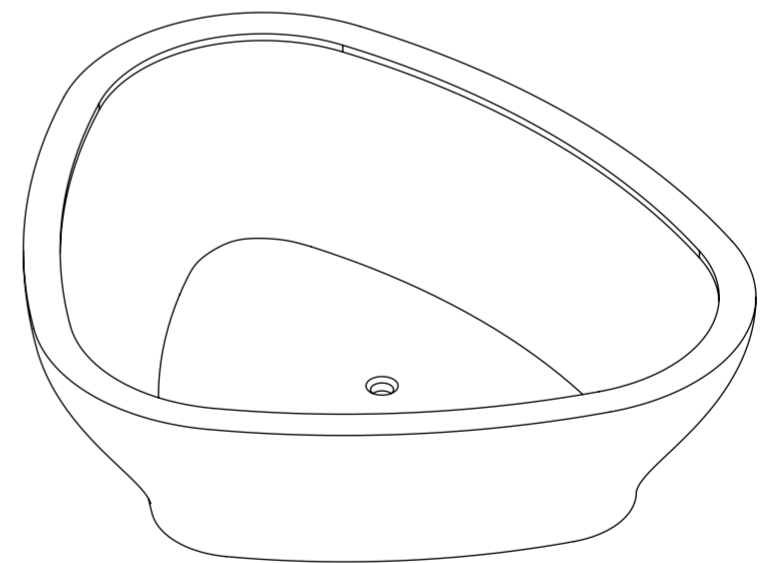

TOP VIEW

FRONT VIEW - SECTION VIEW

LUSSO S T O N E	Product Name	Lissoni 1780
	Material	Stone Resin
	Size, mm	1780 x 1480 x 520

All dimensions provided in millimeters.