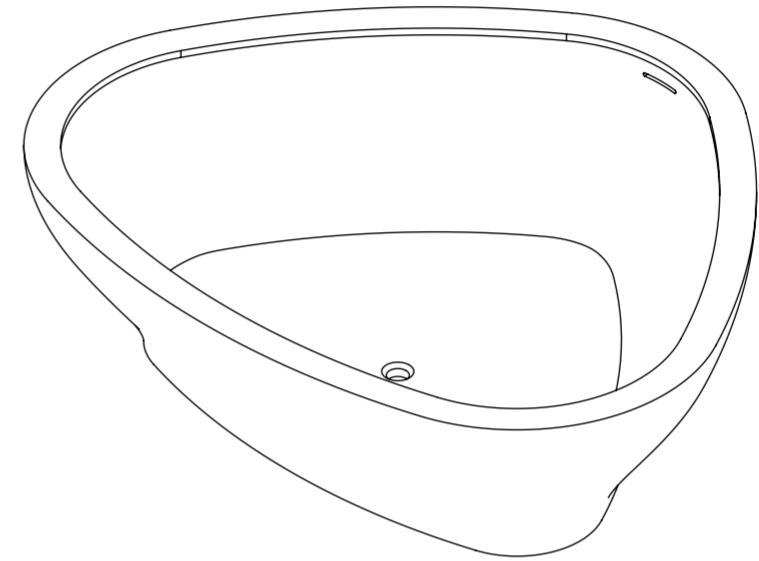

TOP VIEW

FRONT VIEW - SECTION VIEW

LUSSO S T O N E	Product Name	Lissoni 1780
	Material	Stone Resin
	Size, mm	1780 x 1480 x 520

All dimensions provided in millimeters.