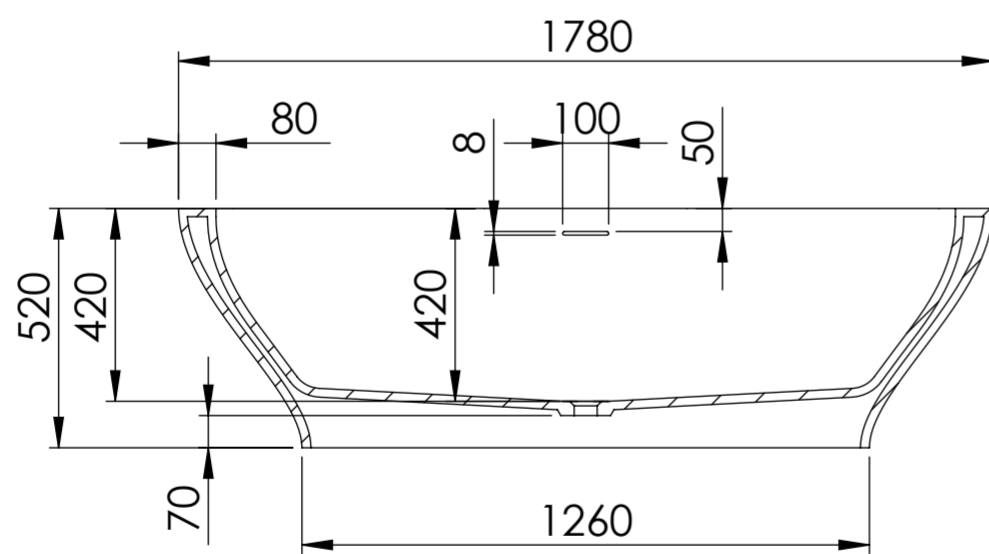

TOP VIEW

FRONT VIEW - SECTION VIEW

LUSSO S T O N E	Product Name	Lissoni 1780
	Material	Stone Resin
	Size, mm	1780 x 1480 x 520

All dimensions provided in millimeters.