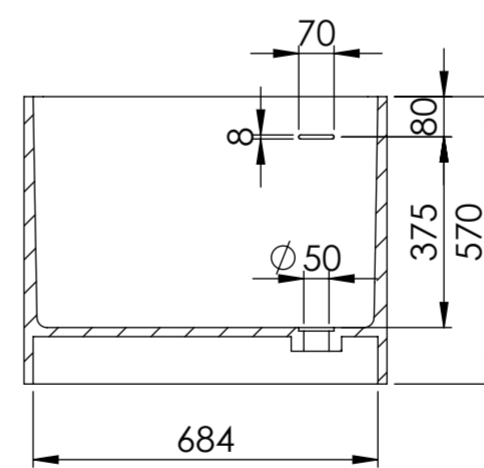

Top View

Front View - Section View

Side View - Section View

LUSSO S T O N E	Product Name	Ethos Mensola 1800
	Material	Stone Resin
	Size, mm	1800 x 720 x 570

All dimensions provided in millimeters.