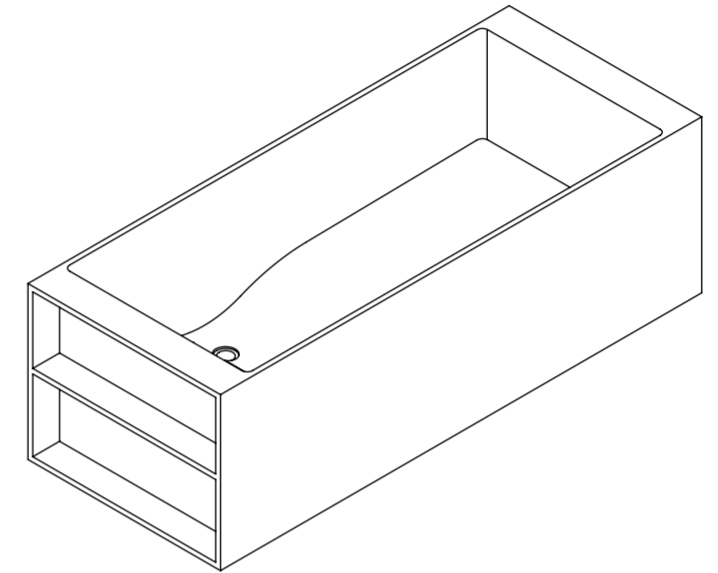

Top View

Front View - Section View

Side View - Section View

LUSSO S T O N E	Product Name	Ethos Mensola 1800
	Material	Stone Resin
	Size, mm	1800 x 720 x 570

All dimensions provided in millimeters.