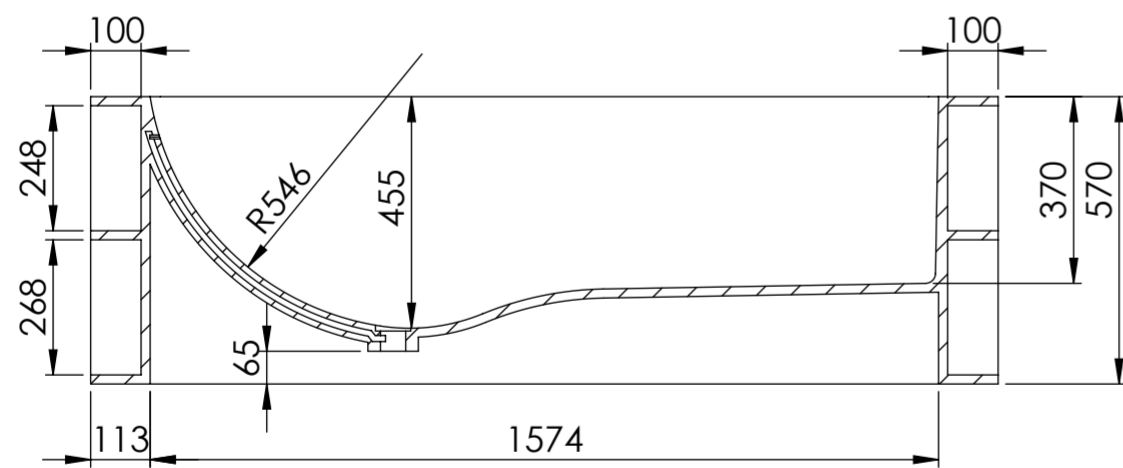

Top View

Front View - Section View

Side View - Section View

LUSSO S T O N E	Product Name	Ethos Mensola 1800
	Material	Stone Resin
	Size, mm	1800 x 720 x 570

All dimensions provided in millimeters.