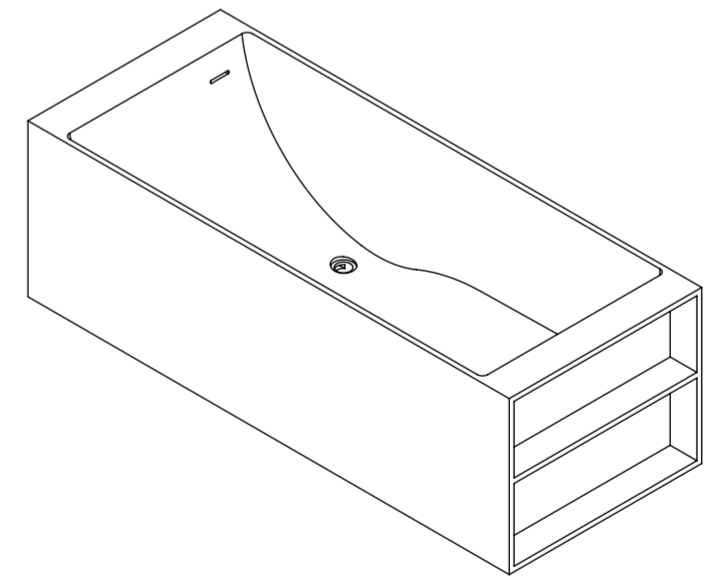

Top View

Front View - Section View

Side View - Section View

LUSSO S T O N E	Product Name	Ethos Mensola 1800
	Material	Stone Resin
	Size, mm	1800 x 720 x 570

All dimensions provided in millimeters.