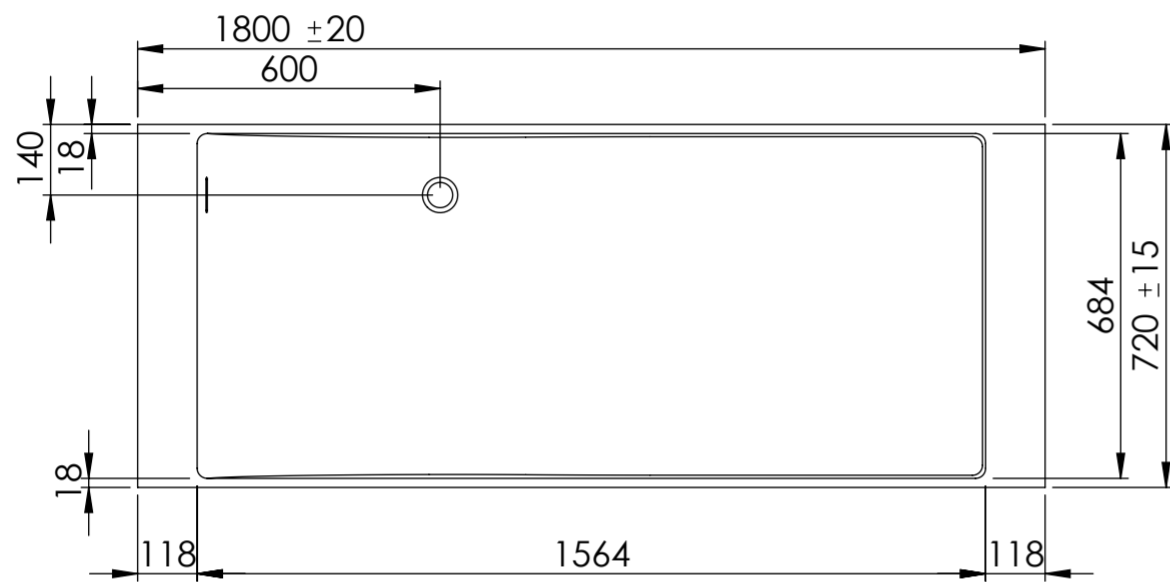

Top View

Front View - Section View

Side View - Section View

LUSSO S T O N E	Product Name	Ethos Mensola 1800
	Material	Stone Resin
	Size, mm	1800 x 720 x 570

All dimensions provided in millimeters.