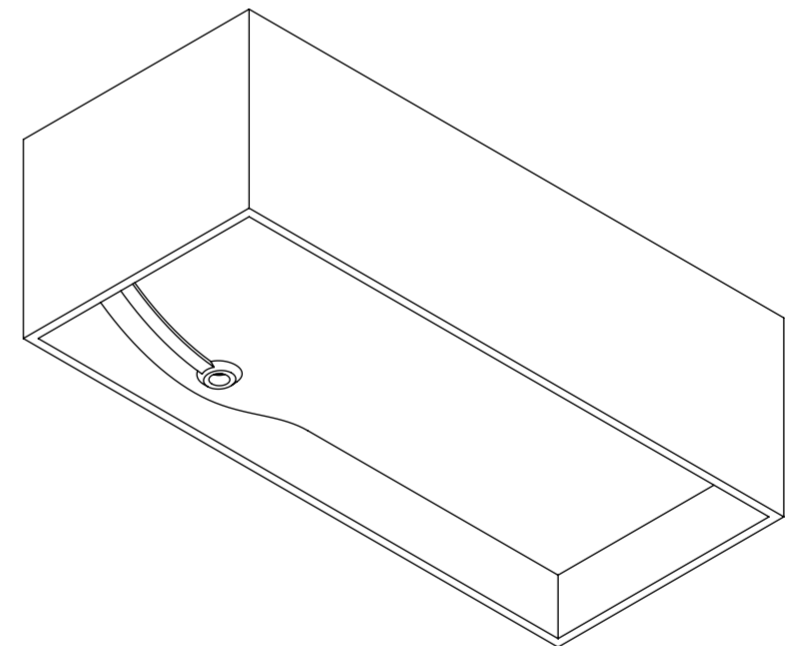

Top View

Front View - Section View

Side View - Section View

<b>LUSO</b> S T O N E	Product Name	Ethos 1800
	Material	Stone Resin
	Size, mm	1800 x 760 x 550

All dimensions provided in mm.