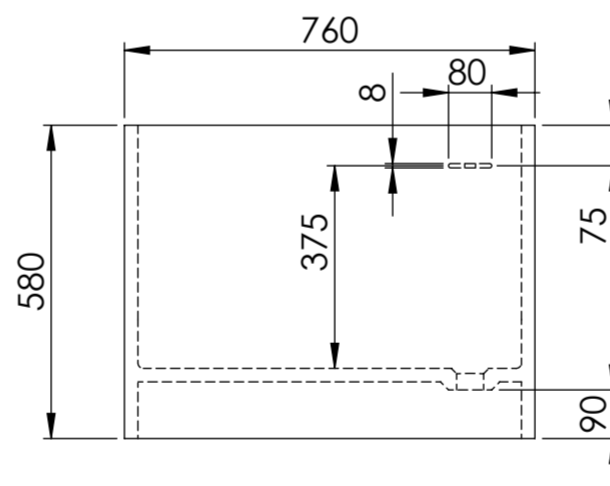

Top View

Front View - Section View

Side View - Section View

<b>LUSO</b> S T O N E	Product Name	Ethos 1800
	Material	Stone Resin
	Size, mm	1800 x 760 x 550

All dimensions provided in mm.