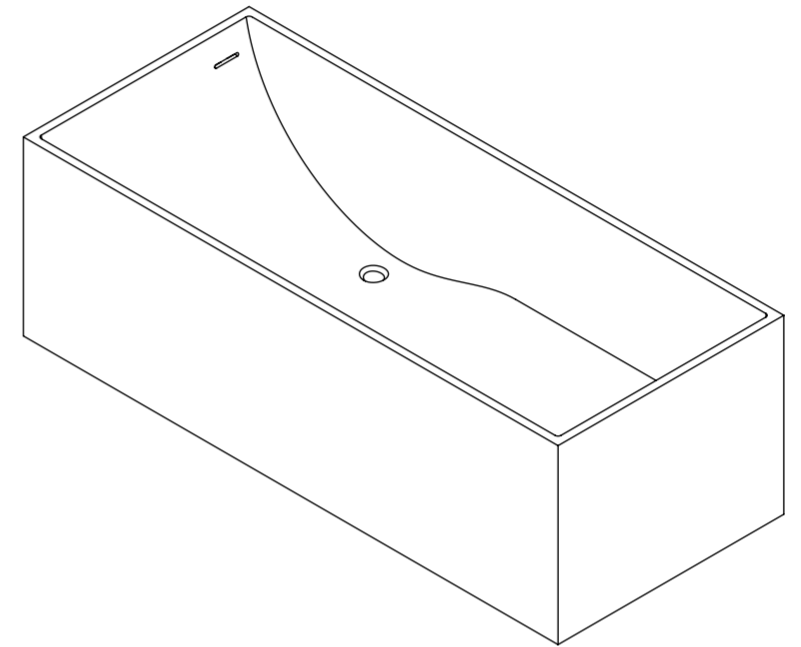

Top View

Front View - Section View

Side View - Section View

<b>LUSO</b> S T O N E	Product Name	Ethos 1800
	Material	Stone Resin
	Size, mm	1800 x 760 x 550

All dimensions provided in mm.