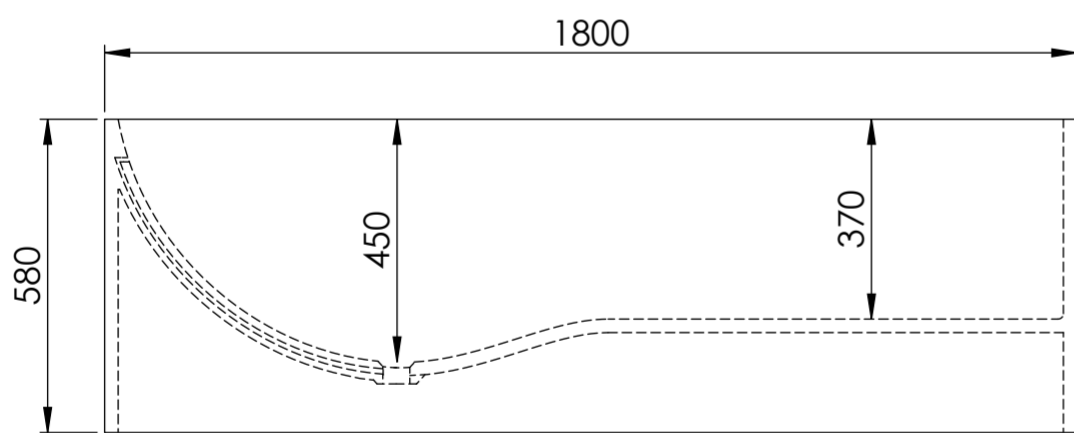

Top View

Front View - Section View

Side View - Section View

<b>LUSO</b> S T O N E	Product Name	Ethos 1800
	Material	Stone Resin
	Size, mm	1800 x 760 x 550

All dimensions provided in mm.