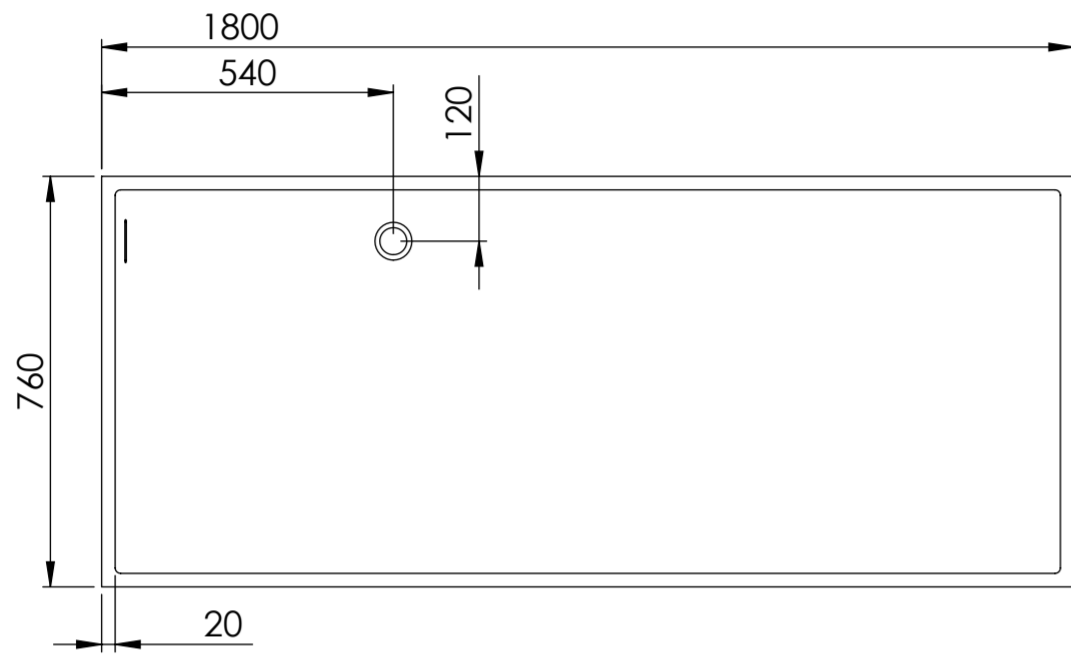

Top View

Front View - Section View

Side View - Section View

<b>LUSO</b> S T O N E	Product Name	Ethos 1800
	Material	Stone Resin
	Size, mm	1800 x 760 x 550

All dimensions provided in mm.