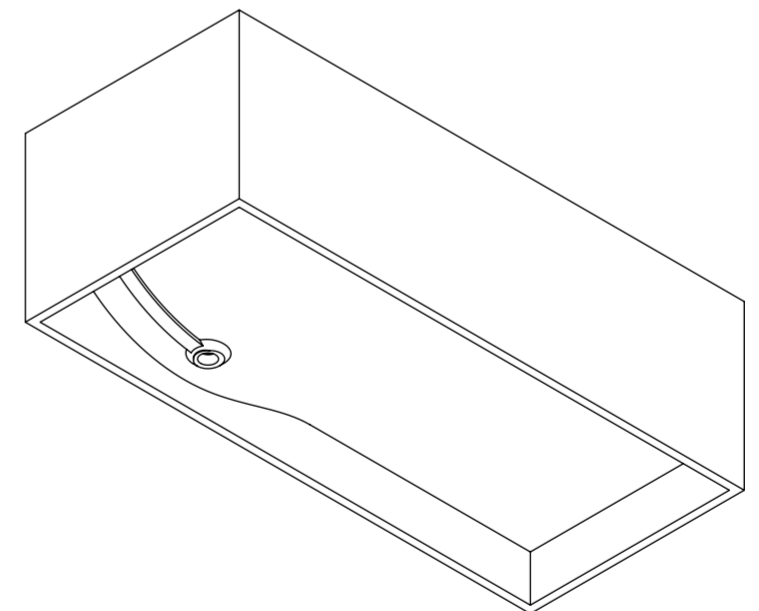

Top View

Front View - Section View

Side View - Section View

LUSSO S T O N E	Product Name	Ethos 1700
	Material	Stone Resin
	Size, mm	1700 x 720 x 550

All dimensions provided in mm.