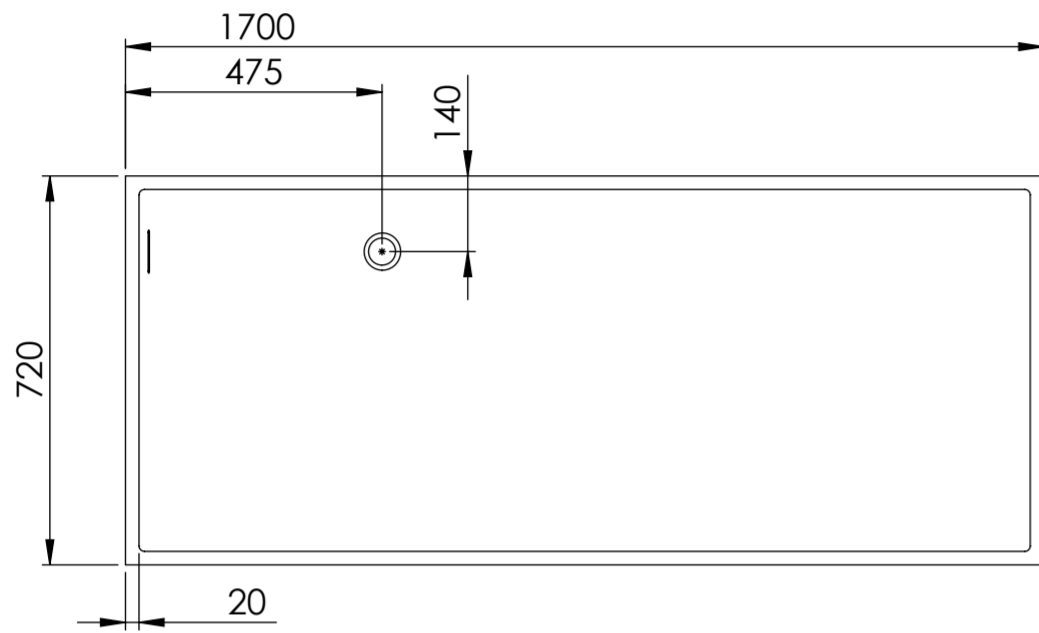

Top View

Front View - Section View

Side View - Section View

LUSSO S T O N E	Product Name	Ethos 1700
	Material	Stone Resin
	Size, mm	1700 x 720 x 550

All dimensions provided in mm.