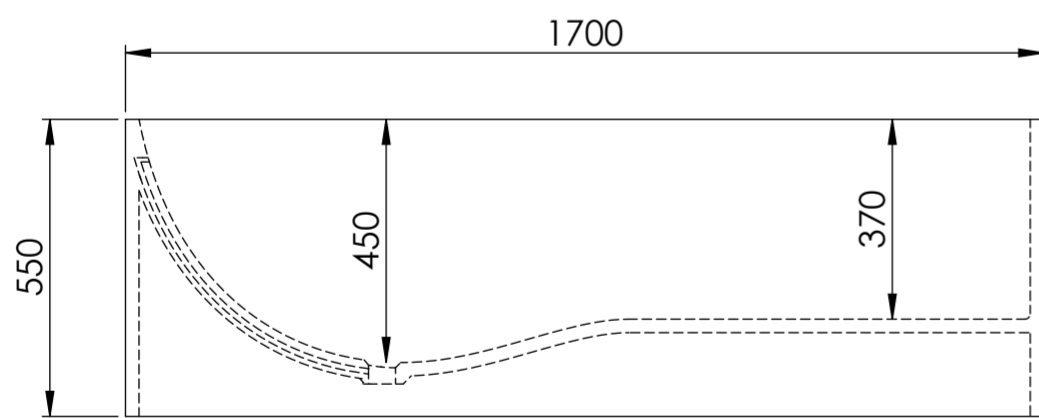

Top View

Front View - Section View

Side View - Section View

LUSSO S T O N E	Product Name	Ethos 1700
	Material	Stone Resin
	Size, mm	1700 x 720 x 550

All dimensions provided in mm.