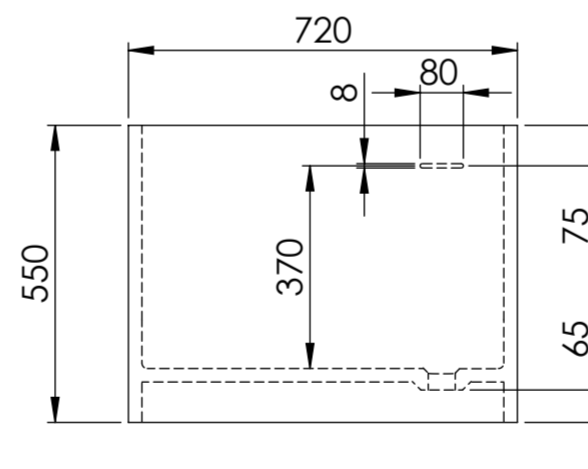

Top View

Front View - Section View

Side View - Section View

LUSSO S T O N E	Product Name	Ethos 1700
	Material	Stone Resin
	Size, mm	1700 x 720 x 550

All dimensions provided in mm.