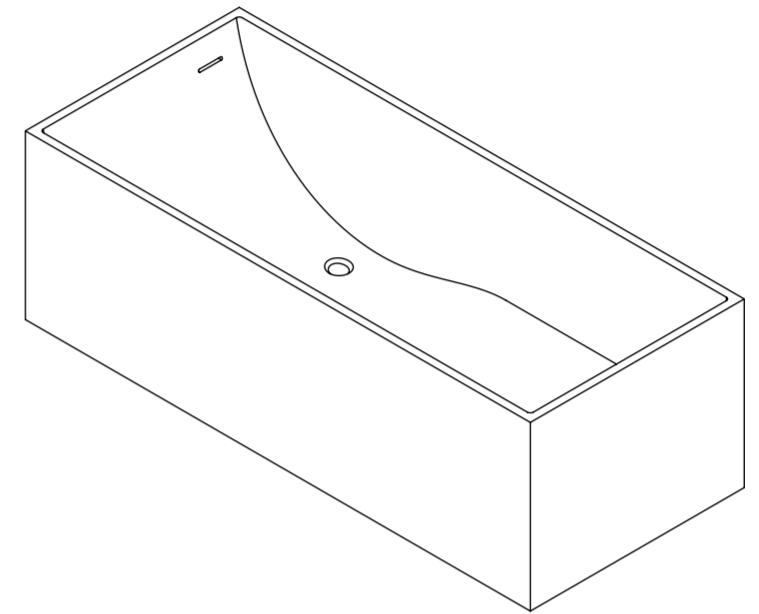

Top View

Front View - Section View

Side View - Section View

LUSSO S T O N E	Product Name	Ethos 1700
	Material	Stone Resin
	Size, mm	1700 x 720 x 550

All dimensions provided in mm.