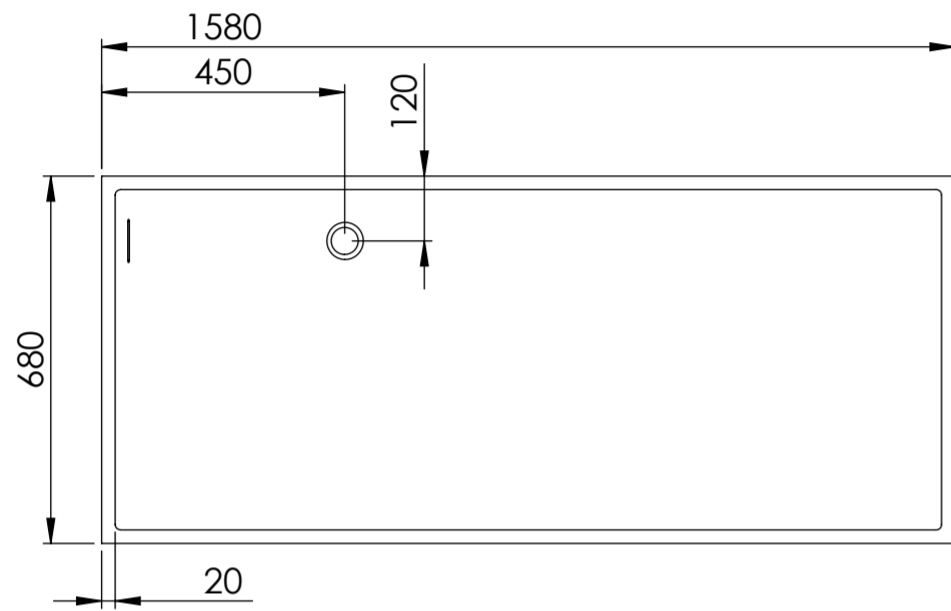

Top View

Front View - Section View

Side View - Section View

LUSSO S T O N E	Product Name	Ethos Mini 1580
	Material	Stone Resin
	Size, mm	1580 x 680 x 580

All dimensions provided in mm.