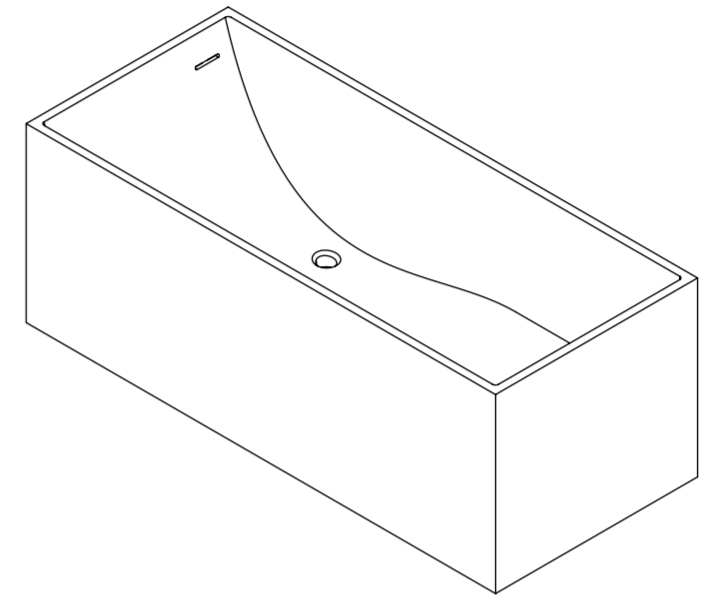

Top View

Front View - Section View

Side View - Section View

LUSSO S T O N E	Product Name	Ethos Mini 1580
	Material	Stone Resin
	Size, mm	1580 x 680 x 580

All dimensions provided in mm.