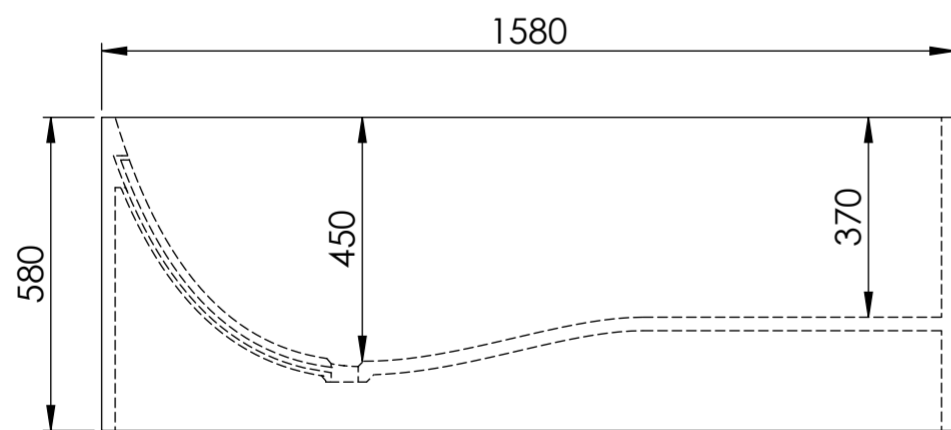

Top View

Front View - Section View

Side View - Section View

LUSSO S T O N E	Product Name	Ethos Mini 1580
	Material	Stone Resin
	Size, mm	1580 x 680 x 580

All dimensions provided in mm.