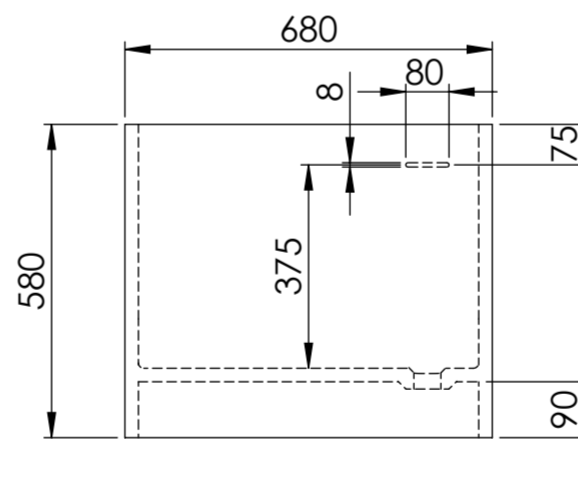

Top View

Front View - Section View

Side View - Section View

LUSSO S T O N E	Product Name	Ethos Mini 1580
	Material	Stone Resin
	Size, mm	1580 x 680 x 580

All dimensions provided in mm.