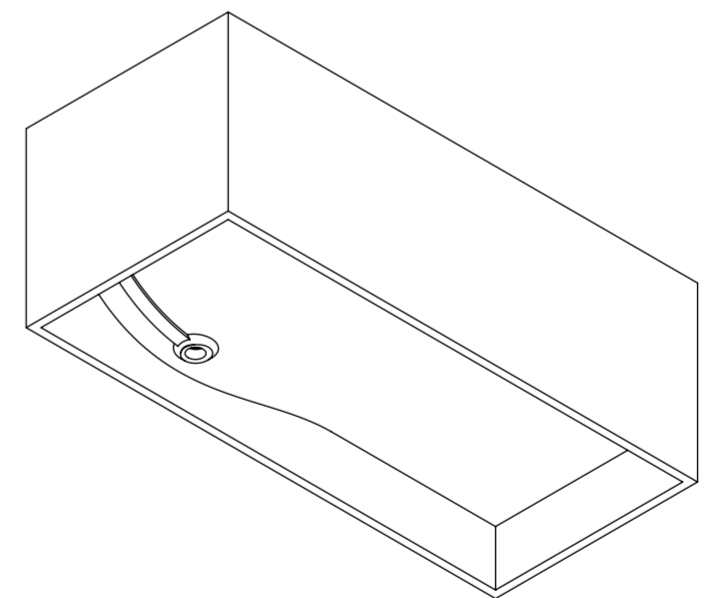

Top View

Front View - Section View

Side View - Section View

LUSSO S T O N E	Product Name	Ethos Mini 1580
	Material	Stone Resin
	Size, mm	1580 x 680 x 580

All dimensions provided in mm.