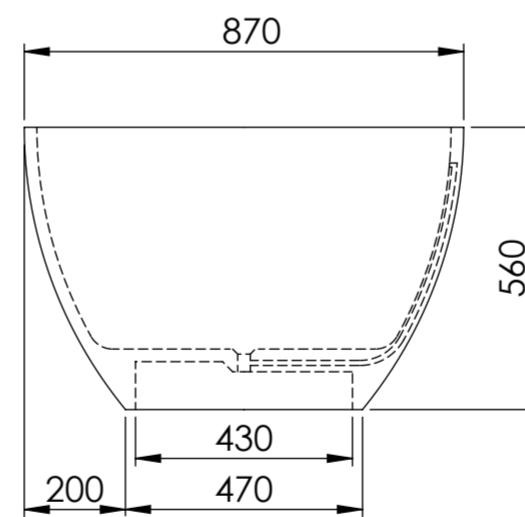

Top View

Front View - Section View

Side View - Section View

LUSO S T O N E	Product Name	Egg Shell 1700
	Material	Stone Resin
	Size, mm	1700 x 870 x 560

All dimensions provided in mm.