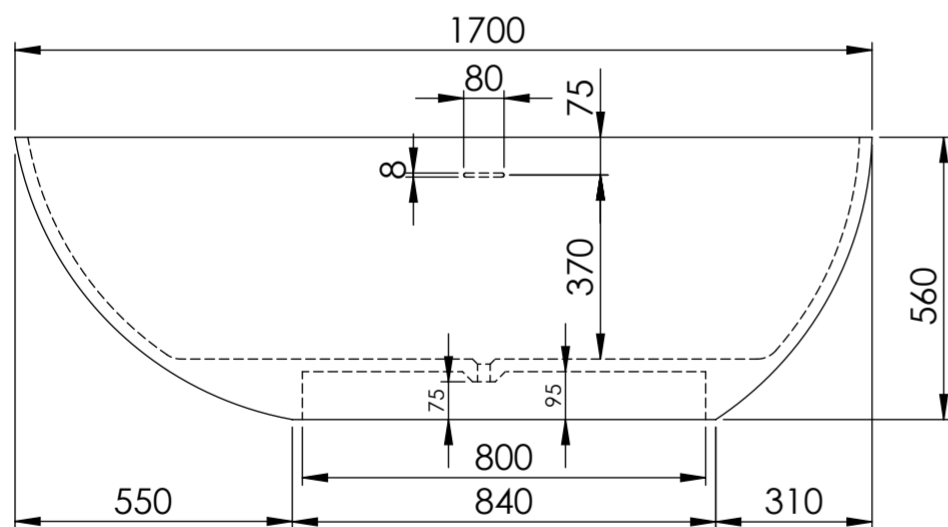

Top View

Front View - Section View

Side View - Section View

LUSO S T O N E	Product Name	Egg Shell 1700
	Material	Stone Resin
	Size, mm	1700 x 870 x 560

All dimensions provided in mm.