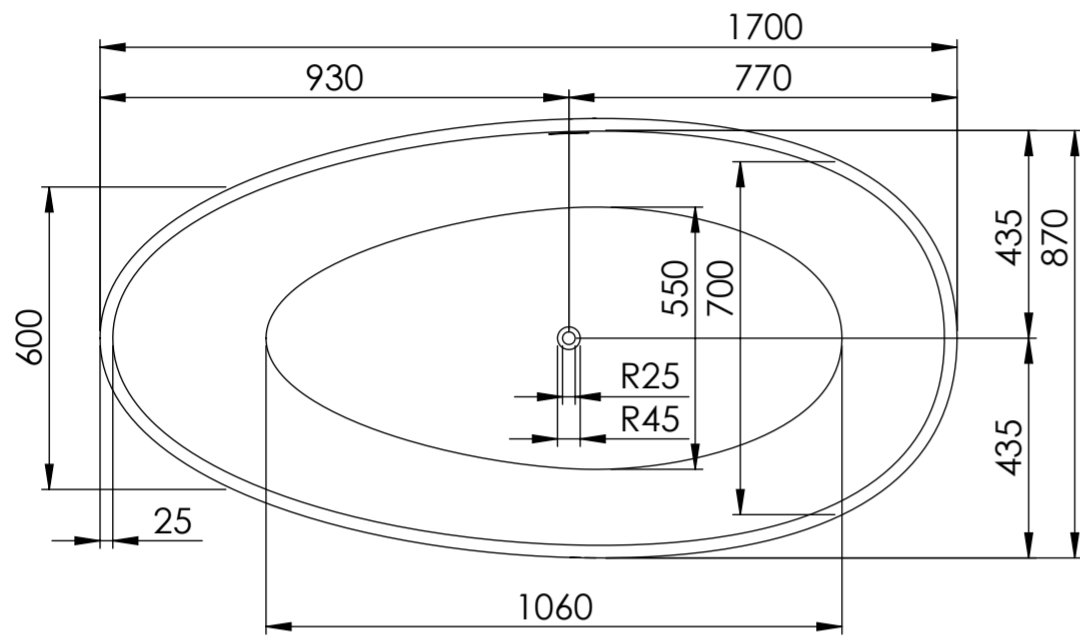

Top View

Front View - Section View

Side View - Section View

LUSO S T O N E	Product Name	Egg Shell 1700
	Material	Stone Resin
	Size, mm	1700 x 870 x 560

All dimensions provided in mm.