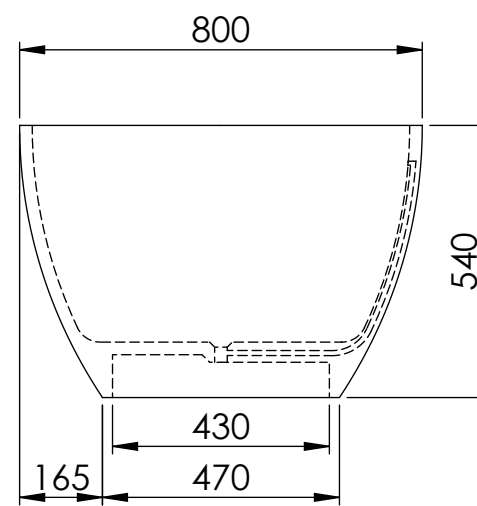

Top View

Front View - Section View

Side View - Section View

LUSSO S T O N E	Product Name	Egg Shell 1600
	Material	Stone Resin
	Size, mm	1600 x 800 x 540

All dimensions provided in mm.