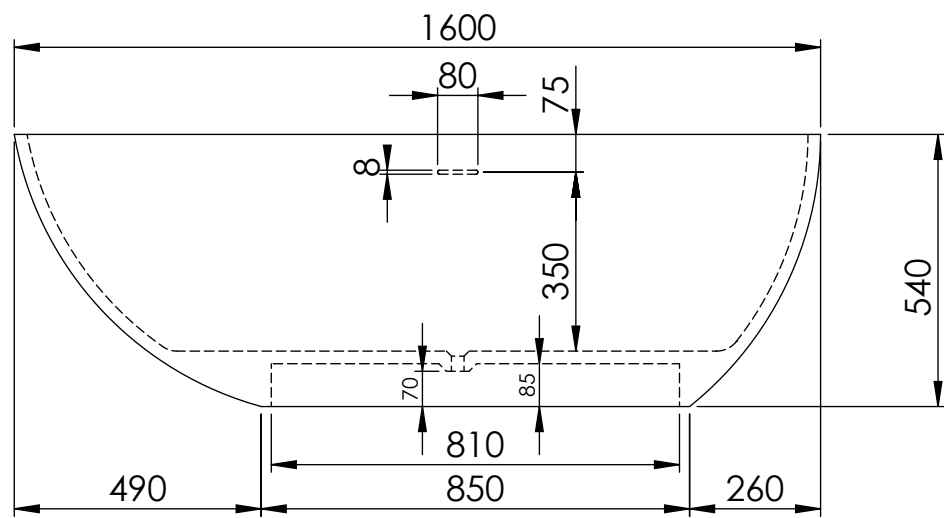

Top View

Front View - Section View

Side View - Section View

LUSSO S T O N E	Product Name	Egg Shell 1600
	Material	Stone Resin
	Size, mm	1600 x 800 x 540

All dimensions provided in mm.