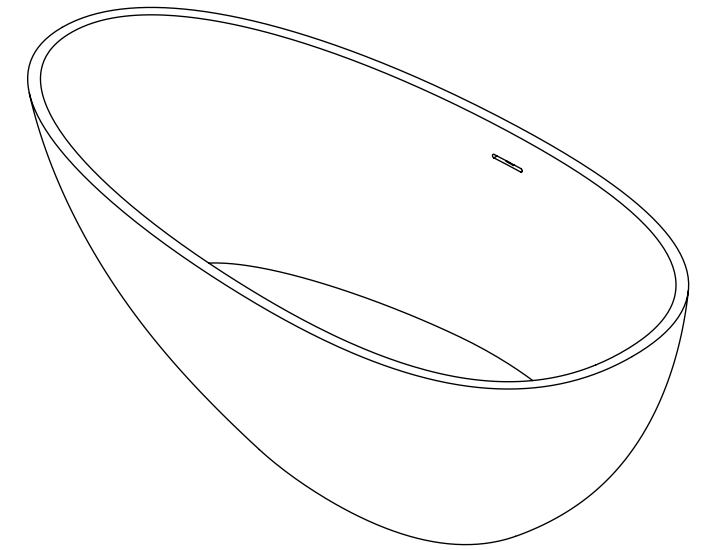

Top View

Front View - Section View

Side View - Section View

LUSSO S T O N E	Product Name	Egg Shell 1600
	Material	Stone Resin
	Size, mm	1600 x 800 x 540

All dimensions provided in mm.