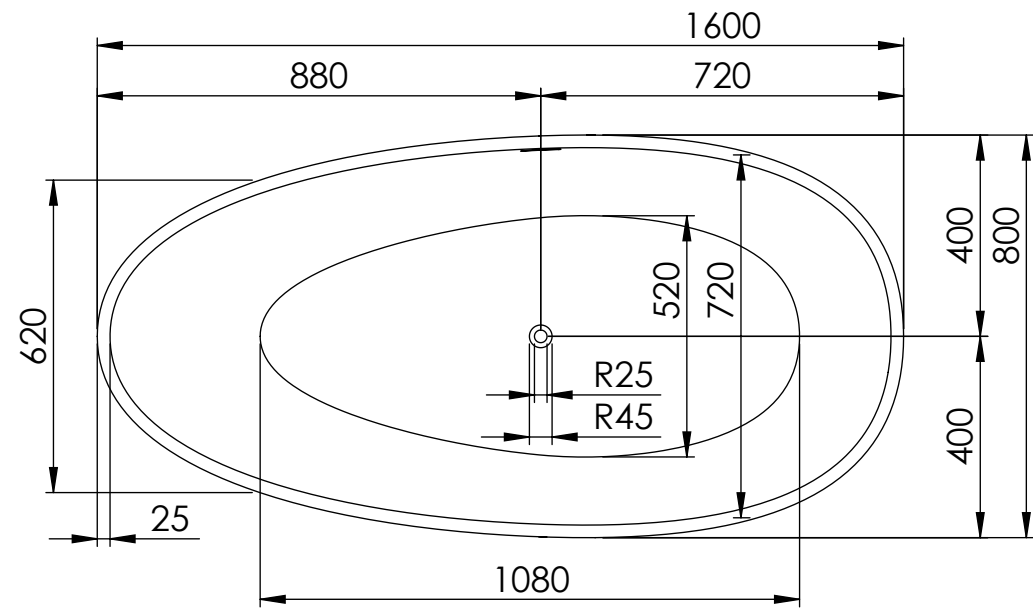

Top View

Front View - Section View

Side View - Section View

LUSSO S T O N E	Product Name	Egg Shell 1600
	Material	Stone Resin
	Size, mm	1600 x 800 x 540

All dimensions provided in mm.