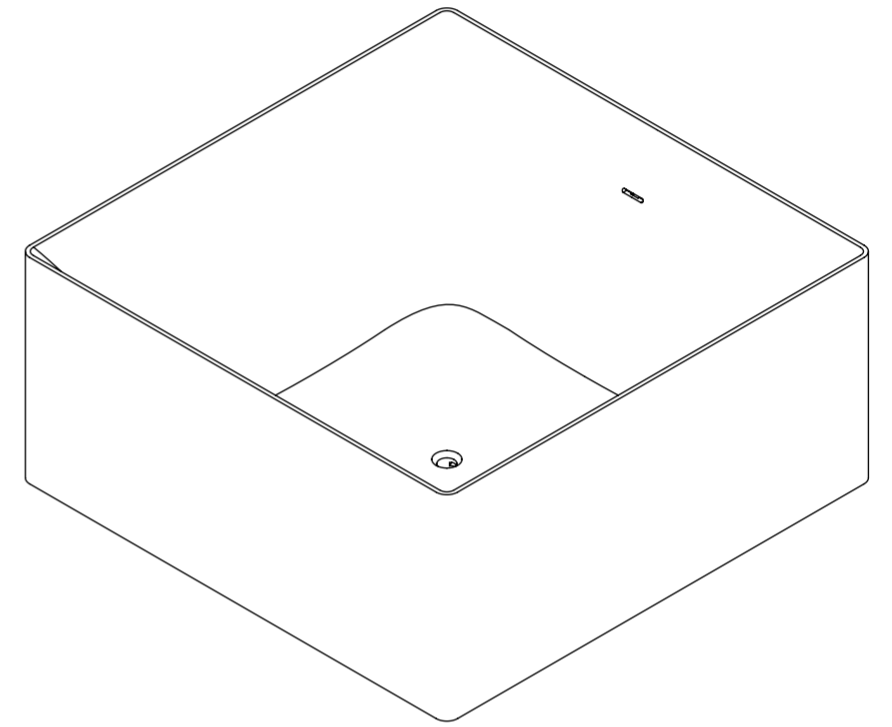

Top View

Front View - Section View

Side View - Section View

LUSSO S T O N E	Product Name	Consero 1200
	Material	Stone Resin
	Size, mm	1200 x 1200 x 550

All dimensions provided in millimeters.