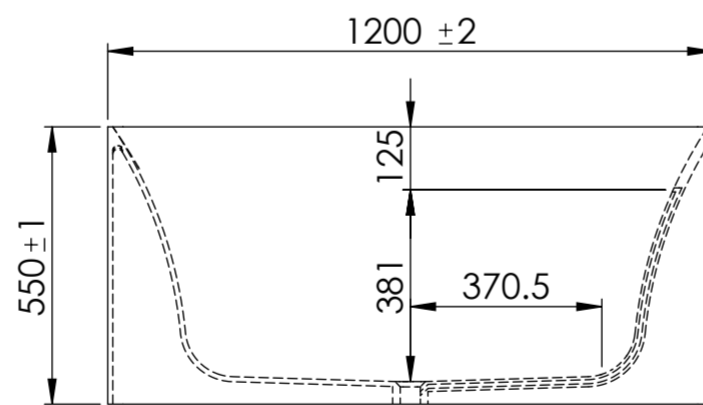

Top View

Front View - Section View

Side View - Section View

LUSSO S T O N E	Product Name	Consero 1200
	Material	Stone Resin
	Size, mm	1200 x 1200 x 550

All dimensions provided in millimeters.