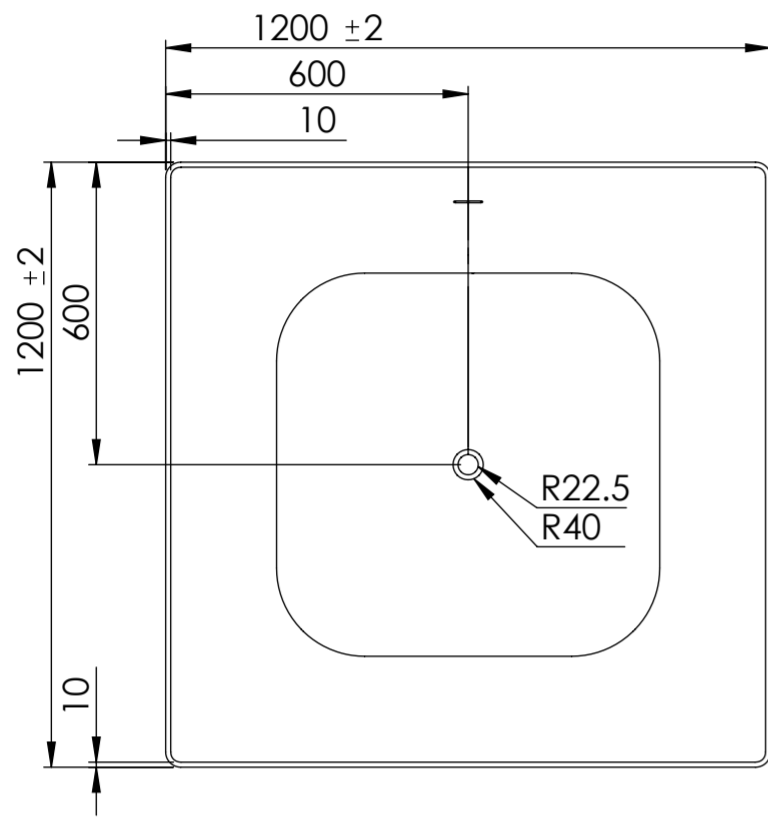

Top View

Front View - Section View

Side View - Section View

LUSSO S T O N E	Product Name	Consero 1200
	Material	Stone Resin
	Size, mm	1200 x 1200 x 550

All dimensions provided in millimeters.