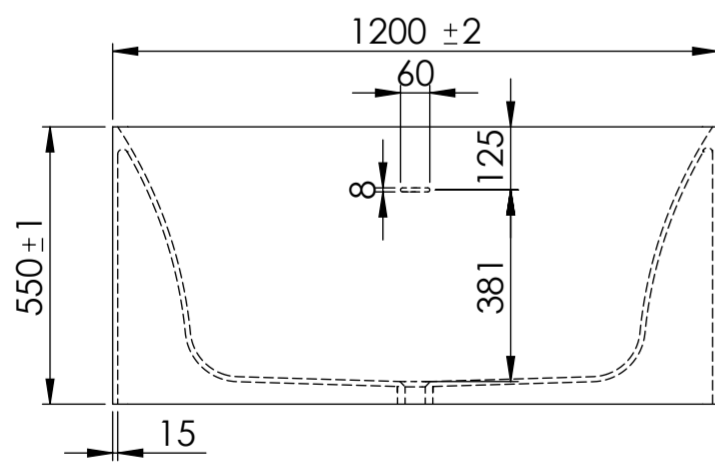

Top View

Front View - Section View

Side View - Section View

LUSSO S T O N E	Product Name	Consero 1200
	Material	Stone Resin
	Size, mm	1200 x 1200 x 550

All dimensions provided in millimeters.