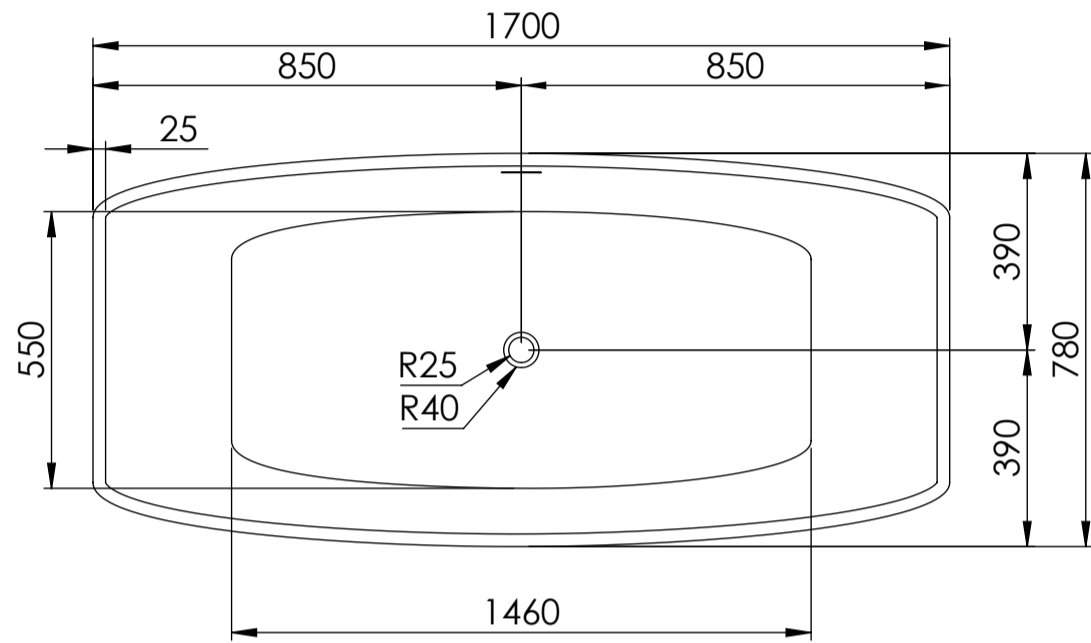

Top View

Front View - Section View

Side View - Section View

LUSSO S T O N E	Product Name	Albert 1700
	Material	Stone Resin
	Size, mm	1700 x 780 x 550

All dimensions provided in millimeters.