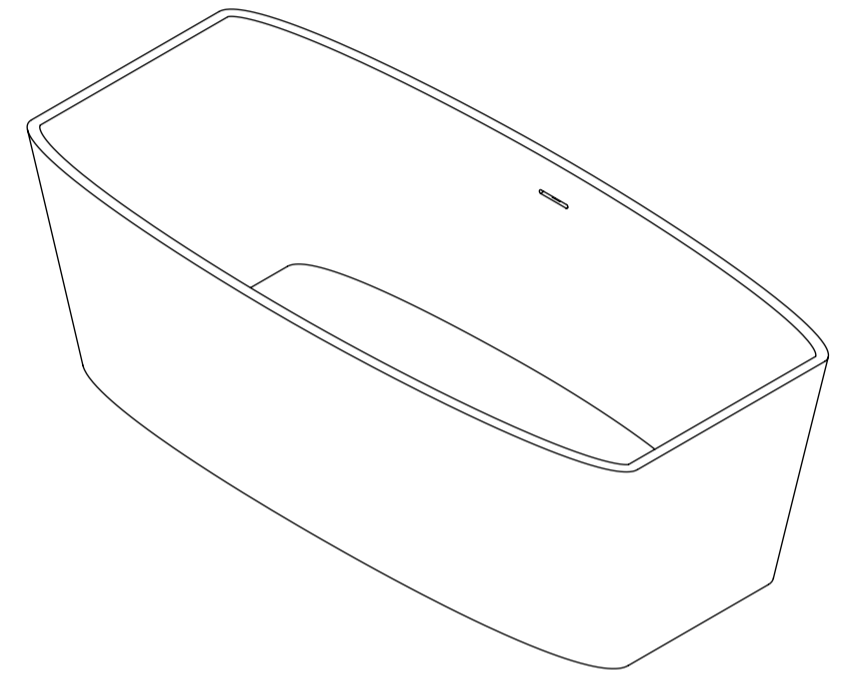

Top View

Front View - Section View

Side View - Section View

LUSSO S T O N E	Product Name	Albert 1700
	Material	Stone Resin
	Size, mm	1700 x 780 x 550

All dimensions provided in millimeters.