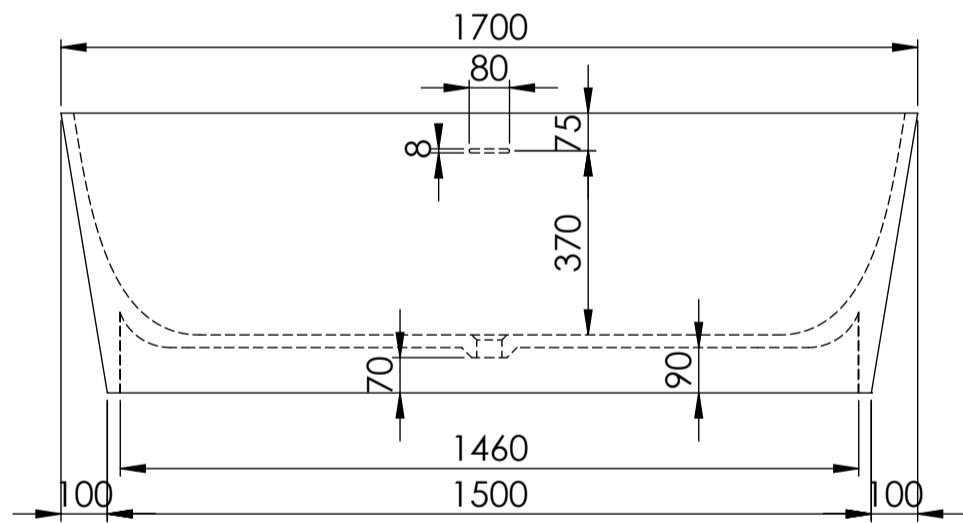

Top View

Front View - Section View

Side View - Section View

LUSSO S T O N E	Product Name	Albert 1700
	Material	Stone Resin
	Size, mm	1700 x 780 x 550

All dimensions provided in millimeters.