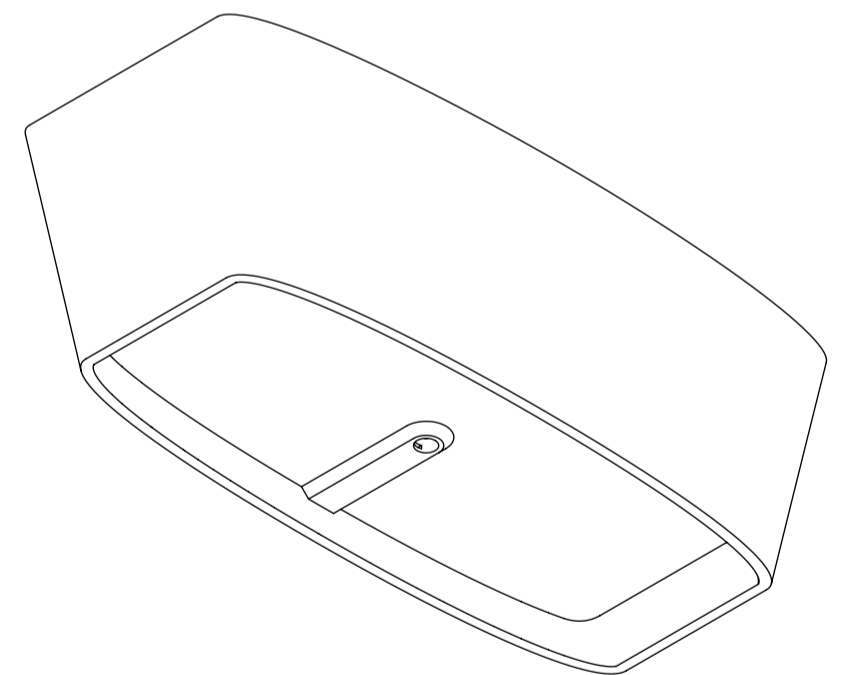

Top View

Front View - Section View

Side View - Section View

LUSSO S T O N E	Product Name	Albert 1700
	Material	Stone Resin
	Size, mm	1700 x 780 x 550

All dimensions provided in millimeters.