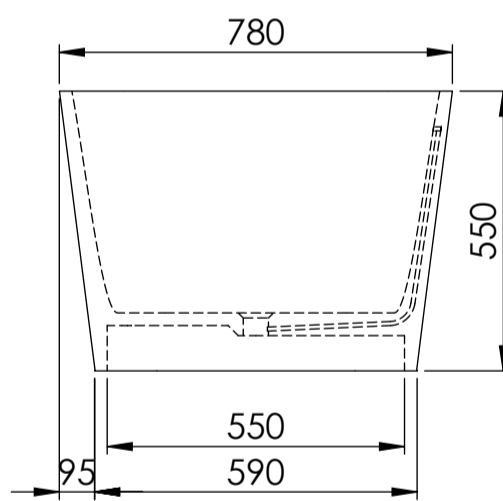

Top View

Front View - Section View

Side View - Section View

LUSSO S T O N E	Product Name	Albert 1700
	Material	Stone Resin
	Size, mm	1700 x 780 x 550

All dimensions provided in millimeters.