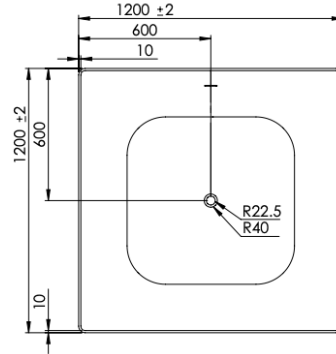

Consero 1200

FEATURES

BRAND:	Lusso Stone
TITLE:	Consero 1200
ARTICLE NUMBER:	LU6522
COLOUR:	White
MATERIAL:	Stone Resin
AVAILABLE FINISHES:	Matte and Polished
CONSTRUCTION:	Built in overflow
PRODUCT DIMENSIONS:	1200 x 1200 x 550
PACKAGING DIMENSIONS:	1320 x 1320 x 600
NET WEIGHT:	210kg
GROSS WEIGHT (Including packaging):	270kg
INSTALLATION:	Freestanding
ACCESSORIES:	Factory installed Klik Klak waste (1 ½") Flexible waste connector
WATER CAPACITY TO OVERFLOW:	315 Litres

FURTHER DETAILS & DIMENSIONS CAN BE FOUND AT WWW.LUSSOSTONE.COM IN THE FEATURE SECTION AND DOWNLOADS TAB OF EACH PRODUCT PAGE.