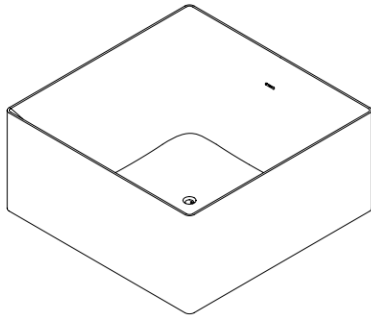

Consero 1200

FEATURES

BRAND:	Lusso Stone
TITLE:	Consero 1200
ARTICLE NUMBER:	LU6522
COLOUR:	White
MATERIAL:	Stone Resin
AVAILABLE FINISHES:	Matte and Polished
CONSTRUCTION:	Built in overflow
PRODUCT DIMENSIONS:	1200 x 1200 x 550
PACKAGING DIMENSIONS:	1320 x 1320 x 600
NET WEIGHT:	210kg
GROSS WEIGHT (Including packaging):	270kg
INSTALLATION:	Freestanding
ACCESSORIES:	Factory installed Klik Klak waste (1 ½") Flexible waste connector
WATER CAPACITY TO OVERFLOW:	315 Litres

FURTHER DETAILS & DIMENSIONS CAN BE FOUND AT WWW.LUSSOSTONE.COM IN THE FEATURE SECTION AND DOWNLOADS TAB OF EACH PRODUCT PAGE.