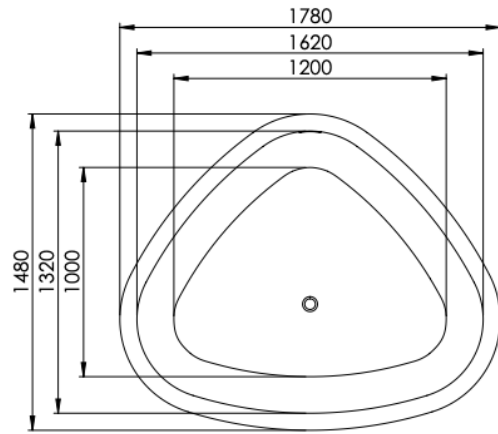

Lissoni 1780

FEATURES

BRAND:	Lusso Stone
TITLE:	Lissoni
ARTICLE NUMBER:	LU6652
COLOUR:	White
MATERIAL:	Stone Resin
AVAILABLE FINISHES:	Matte and Polished
CONSTRUCTION:	Built in overflow
PRODUCT DIMENSIONS:	1780 x 1480 x 520
PACKAGING DIMENSIONS:	1900 x 1580 x 620
NET WEIGHT:	180kg
GROSS WEIGHT (Including packaging):	225kg
INSTALLATION:	Freestanding
ACCESSORIES:	Factory installed Klik Klak waste (1 ½") Flexible waste connector
WATER CAPACITY TO OVERFLOW:	300 Litres

FURTHER DETAILS & DIMENSIONS CAN BE FOUND AT WWW.LUSSOSTONE.COM IN THE FEATURE SECTION AND DOWNLOADS TAB OF EACH PRODUCT PAGE.