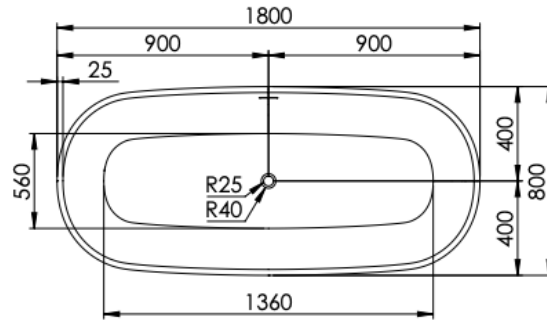

## Moritz 1800

### FEATURES

<b>BRAND:</b>	Lusso Stone
<b>TITLE:</b>	Moritz
<b>ARTICLE NUMBER:</b>	LU6650
<b>COLOUR:</b>	White
<b>MATERIAL:</b>	Stone Resin
<b>AVAILABLE FINISHES:</b>	Matte and Polished
<b>CONSTRUCTION:</b>	Built in overflow
<b>PRODUCT DIMENSIONS:</b>	1800 x 800 x 580
<b>PACKAGING DIMENSIONS:</b>	1900 x 900 x 680
<b>NET WEIGHT:</b>	195kg
<b>GROSS WEIGHT (Including packaging):</b>	245kg
<b>INSTALLATION:</b>	Freestanding
<b>ACCESSORIES:</b>	Factory installed Klik Klak waste (1 ½") Flexible waste connector
<b>WATER CAPACITY TO OVERFLOW:</b>	370 Litres

FURTHER DETAILS & DIMENSIONS CAN BE FOUND AT [WWW.LUSSOSTONE.COM](http://WWW.LUSSOSTONE.COM) IN THE FEATURE SECTION AND DOWNLOADS TAB OF EACH PRODUCT PAGE.