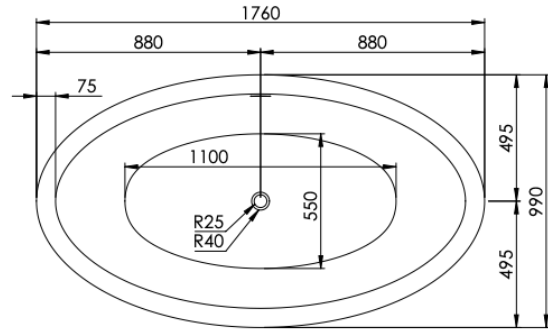

Mardan 1760

FEATURES

BRAND:	Lusso Stone
TITLE:	Mardan
ARTICLE NUMBER:	LU6645
COLOUR:	White
MATERIAL:	Stone Resin
AVAILABLE FINISHES:	Matte and Polished
CONSTRUCTION:	Built in overflow
PRODUCT DIMENSIONS:	1760 x 990 x 620
PACKAGING DIMENSIONS:	1860 x 1090 x 780
NET WEIGHT:	195kg
GROSS WEIGHT (Including packaging):	245kg
INSTALLATION:	Freestanding
ACCESSORIES:	Factory installed Klik Klak waste (1 ½") Flexible waste connector
WATER CAPACITY TO OVERFLOW:	370 Litres

FURTHER DETAILS & DIMENSIONS CAN BE FOUND AT WWW.LUSSOSTONE.COM IN THE FEATURE SECTION AND DOWNLOADS TAB OF EACH PRODUCT PAGE.