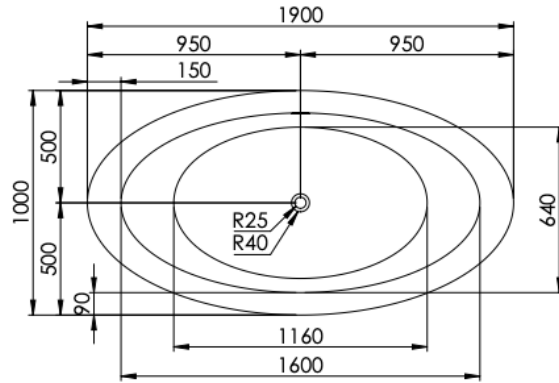

Oceanus 1900

FEATURES

BRAND:	Lusso Stone
TITLE:	Oceanus
ARTICLE NUMBER:	LU6615
COLOUR:	White
MATERIAL:	Stone Resin
AVAILABLE FINISHES:	Matte and Polished
CONSTRUCTION:	Built in overflow
PRODUCT DIMENSIONS:	1900 x 1000 x 600
PACKAGING DIMENSIONS:	2000 x 1100 x 760
NET WEIGHT:	200kg
GROSS WEIGHT (Including packaging):	245kg
INSTALLATION:	Freestanding
ACCESSORIES:	Factory installed Klik Klak waste (1 ½") Flexible waste connector
WATER CAPACITY TO OVERFLOW:	260 Litres

FURTHER DETAILS & DIMENSIONS CAN BE FOUND AT WWW.LUSSOSTONE.COM IN THE FEATURE SECTION AND DOWNLOADS TAB OF EACH PRODUCT PAGE.