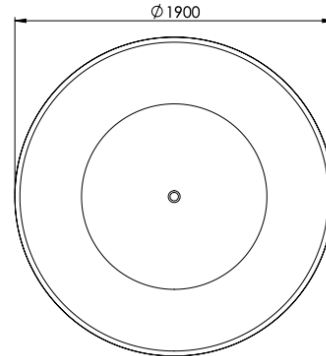

Grande 1900

FEATURES

BRAND:	Lusso Stone
TITLE:	Grande 1900
ARTICLE NUMBER:	LU66109
COLOUR:	White
MATERIAL:	Stone Resin
AVAILABLE FINISHES:	Matte and Polished
CONSTRUCTION:	Built in overflow
PRODUCT DIMENSIONS:	1900 x 550
PACKAGING DIMENSIONS:	2000 x 2000 x 710
NET WEIGHT:	300kg
GROSS WEIGHT (Including packaging):	360kg
INSTALLATION:	Freestanding
ACCESSORIES:	Factory installed Klik Klak waste (1 ½") Flexible waste connector
WATER CAPACITY TO OVERFLOW:	630 Litres

FURTHER DETAILS & DIMENSIONS CAN BE FOUND AT WWW.LUSSOSTONE.COM IN THE FEATURE SECTION AND DOWNLOADS TAB OF EACH PRODUCT PAGE.