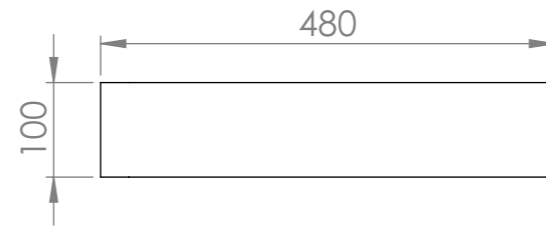

TOP VIEW

FRONT VIEW

SIDE VIEW

FRONT VIEW - SECTION VIEW

BACK VIEW

**LUSO**  
STONE

Product Name	Lanosa 800
Weight, kg	17
Material	Stone Resin
Size, mm	800 x 480 x 100

*All basins are supplied with no tap hole(s). If you require a tap hole, you will need to use a standard 38mm hole-saw drill attachment.  
All dimensions are in mm.*