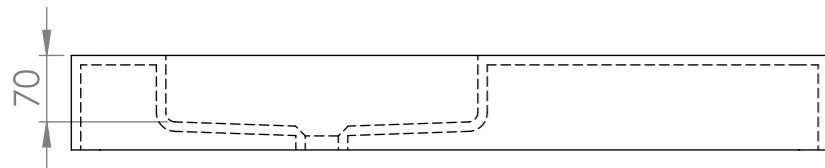

TOP VIEW

FRONT VIEW

SIDE VIEW

FRONT VIEW - SECTION VIEW

BACK VIEW

**LUSO**  
STONE

Product Name	Lanosa 800
Weight, kg	17
Material	Stone Resin
Size, mm	800 x 480 x 100

*All basins are supplied with no tap hole(s). If you require a tap hole, you will need to use a standard 38mm hole-saw drill attachment.  
All dimensions are in mm.*