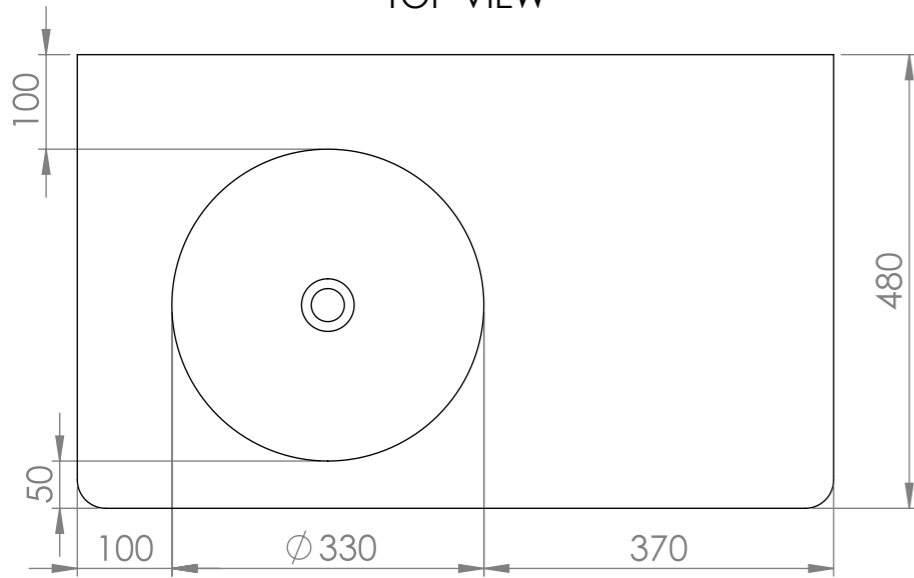

TOP VIEW

FRONT VIEW

SIDE VIEW

FRONT VIEW - SECTION VIEW

BACK VIEW

**LUSO**  
STONE

Product Name	Lanosa 800
Weight, kg	17
Material	Stone Resin
Size, mm	800 x 480 x 100

*All basins are supplied with no tap hole(s). If you require a tap hole, you will need to use a standard 38mm hole-saw drill attachment.  
All dimensions are in mm.*