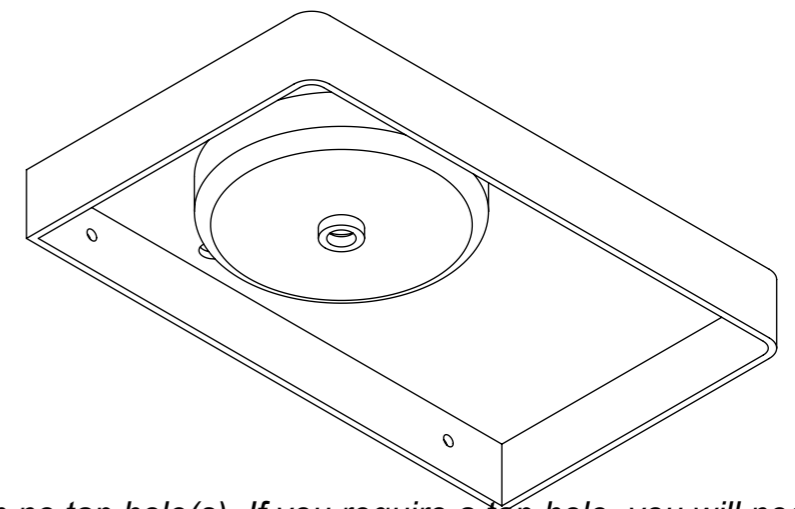

TOP VIEW

FRONT VIEW

SIDE VIEW

FRONT VIEW - SECTION VIEW

BACK VIEW

**LUSO**  
STONE

Product Name	Lanosa 800
Weight, kg	17
Material	Stone Resin
Size, mm	800 x 480 x 100

*All basins are supplied with no tap hole(s). If you require a tap hole, you will need to use a standard 38mm hole-saw drill attachment.  
All dimensions are in mm.*