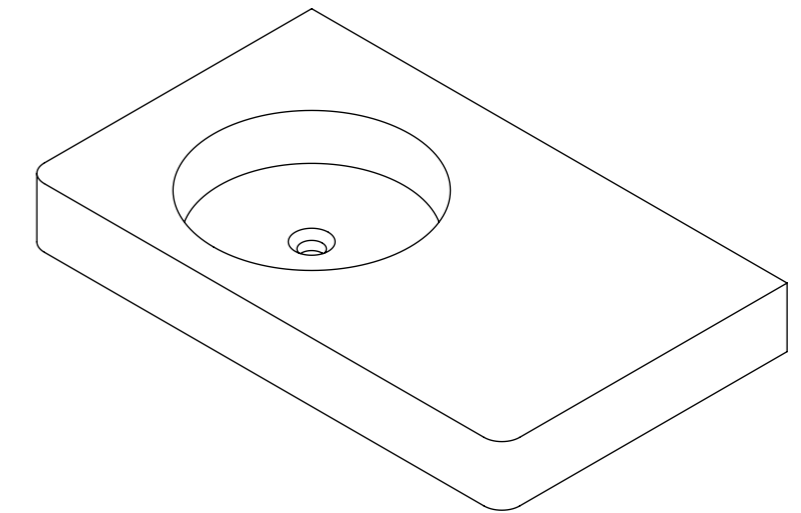

TOP VIEW

FRONT VIEW

SIDE VIEW

FRONT VIEW - SECTION VIEW

BACK VIEW

**LUSO**  
STONE

Product Name	Lanosa 800
Weight, kg	17
Material	Stone Resin
Size, mm	800 x 480 x 100

*All basins are supplied with no tap hole(s). If you require a tap hole, you will need to use a standard 38mm hole-saw drill attachment.  
All dimensions are in mm.*