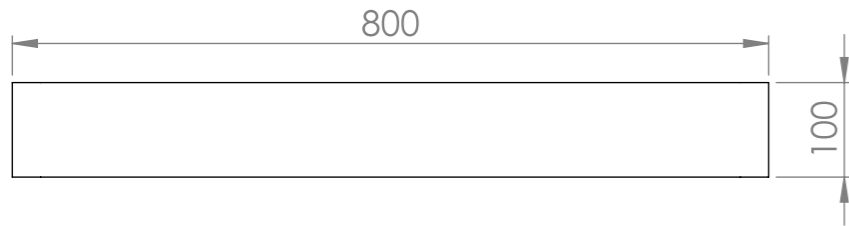

TOP VIEW

FRONT VIEW

SIDE VIEW

FRONT VIEW - SECTION VIEW

BACK VIEW

**LUSO**  
STONE

Product Name	Lanosa 800
Weight, kg	17
Material	Stone Resin
Size, mm	800 x 480 x 100

*All basins are supplied with no tap hole(s). If you require a tap hole, you will need to use a standard 38mm hole-saw drill attachment.  
All dimensions are in mm.*