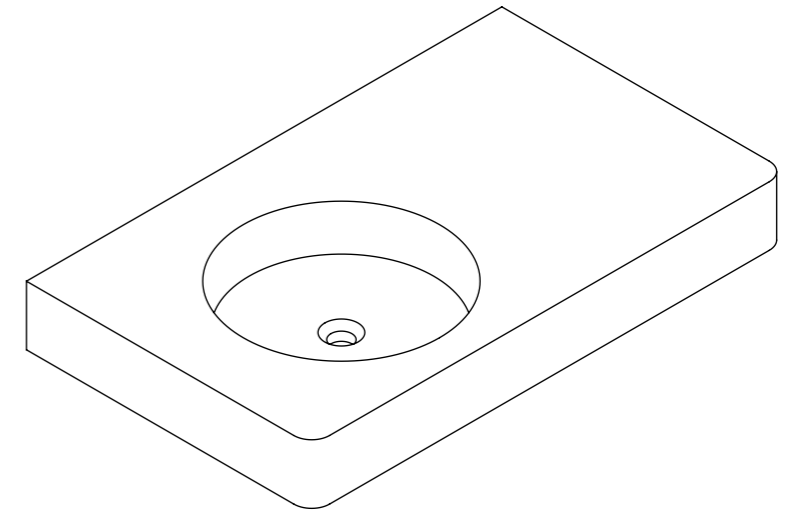

TOP VIEW

FRONT VIEW

SIDE VIEW

FRONT VIEW - SECTION VIEW

BACK VIEW

**LUSO**  
STONE

Product Name	Lanosa 800
Weight, kg	17
Material	Stone Resin
Size, mm	800 x 480 x 100

*All basins are supplied with no tap hole(s). If you require a tap hole, you will need to use a standard 38mm hole-saw drill attachment.  
All dimensions are in mm.*